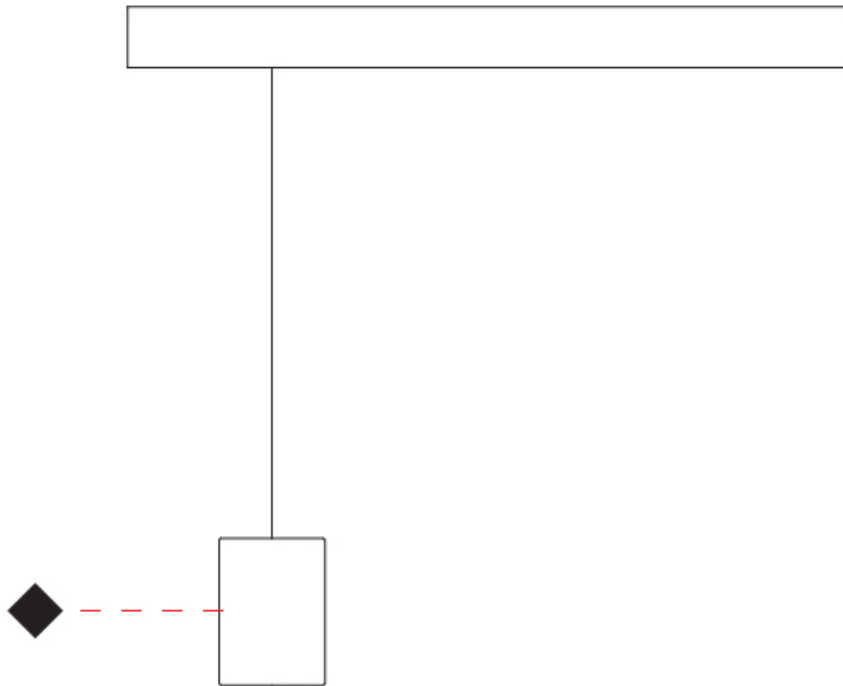

35 TRACK TRACK

A5T112-

PROJECT

TYPE

SPECIFIER

QUANTITY

DATE

A