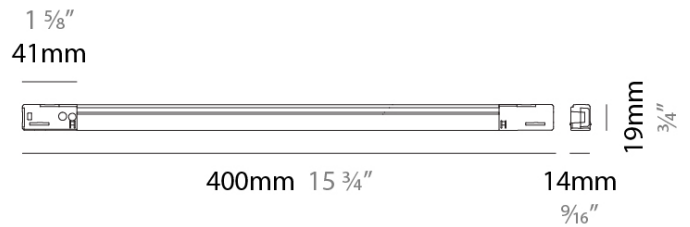

PROJECT
TYPE
SPECIFIER
QUANTITY
DATE

35 TRACK TRACK

A5T126-

base number   LED Dimming   Color Temperature   Finish Options

DESCRIPTION
35 Track - Linea 48Vdc, 400mm/15 3/4", 7.2W, 2700K / 3000K / 4000K, CRI:90, Non-Dimming

1. To build a product code in our configurator select the specify button on the base model # product page
2. To build a manual product code on this datasheet choose from the options listed below in blue font and add the suffix to the base model #

GENERAL

Series: 35 Track
Partner: Ivela
Division: Architectural
Installation: Track
Product Type: Linear Profiles
Mounting Location: Ceiling
Light Distribution: Direct

PHYSICAL

Shape: Cylinder
Length (mm): 400
Length (in): 15 3/4
Width (mm): 14
Width (in): 9/16
Height (mm): 19
Height (in): 3/4
Diffuser: Opal Polycarbonate
Fixture Finish: [BLK / WHI](#)
Fixture Material: Aluminum / Polycarbonate

ELECTRICAL

Lamp Type: LED
Input Wattage (W): 7.2
Dimming: [Non-Dimmable](#)
Driver Included: No
Driver Location: Remote
Driver Type: Constant Voltage - Universal
Driver Class: Class 2
Input Voltage (V): 48
Output Voltage (V): 48

LED

Color Temperature (°K): [2700 / 3000 / 4000](#)
CRI: >90 CRI
Lamp Life (hrs): 50000

OPTICAL

Adjustability: Fixed

RATINGS AND CERTIFICATIONS

Certified By: Certified for North American Standards
IP rating: IP20
Glare Rating: ≤ 16