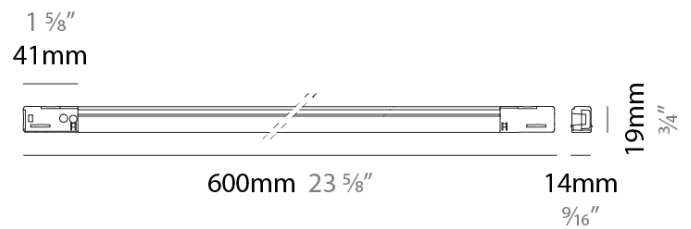

PROJECT
TYPE
SPECIFIER
QUANTITY
DATE

35 TRACK TRACK

A5T127-

base number   LED Dimming   Color Temperature   Finish Options

DESCRIPTION
35 Track - Linea 48Vdc, 600mm/23 5/8", 12W, 2700K / 3000K / 4000K, CRI:90, Non-Dimming

1. To build a product code in our configurator select the specify button on the base model # product page
2. To build a manual product code on this datasheet choose from the options listed below in blue font and add the suffix to the base model #

GENERAL

Series: 35 Track
Partner: Ivela
Division: Architectural
Installation: Track
Product Type: Linear Profiles
Mounting Location: Ceiling
Light Distribution: Direct

PHYSICAL

Shape: Cylinder
Length (mm): 600
Length (in): 23 5/8
Width (mm): 14
Width (in): 9/16
Height (mm): 19
Height (in): 3/4
Diffuser: Opal Polycarbonate
Fixture Finish: [BLK / WHI](#)
Fixture Material: Aluminum / Polycarbonate

ELECTRICAL

Lamp Type: LED
Input Wattage (W): 12
Dimming: [Non-Dimmable](#)
Driver Included: No
Driver Location: Remote
Driver Type: Constant Voltage - Universal
Driver Class: Class 2
Input Voltage (V): 48
Output Voltage (V): 48

LED

Color Temperature (°K): [2700 / 3000 / 4000](#)
CRI: >90 CRI
Lamp Life (hrs): 50000

OPTICAL

Adjustability: Fixed

RATINGS AND CERTIFICATIONS

Certified By: Certified for North American Standards
IP rating: IP20
Glare Rating: ≤ 16