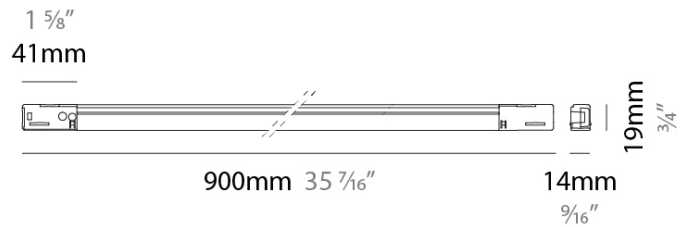

PROJECT	_____
TYPE	_____
SPECIFIER	_____
QUANTITY	_____
DATE	_____

35 TRACK TRACK

A5T128-

base number	LED	Color	Finish
	Dimming	Temperature	Options

DESCRIPTION
35 Track - Linea 48Vdc, 900mm/35 7/16", 19W, 2700K / 3000K / 4000K, CRI:90, Non-Dimming

1. To build a product code in our configurator select the specify button on the base model # product page
2. To build a manual product code on this datasheet choose from the options listed below in blue font and add the suffix to the base model #

GENERAL

Series: 35 Track
Partner: Ivela
Division: Architectural
Installation: Track
Product Type: Linear Profiles
Mounting Location: Ceiling
Light Distribution: Direct

PHYSICAL

Shape: Cylinder
Length (mm): 900
Length (in): 35 7/16
Width (mm): 14
Width (in): 9/16
Height (mm): 19
Height (in): 3/4
Diffuser: Opal Polycarbonate
Fixture Finish: BLK / WHI
Fixture Material: Aluminum / Polycarbonate

ELECTRICAL

Lamp Type: LED
Input Wattage (W): 19
Dimming: Non-Dimmable
Driver Included: No
Driver Location: Remote
Driver Type: Constant Voltage - Universal
Driver Class: Class 2
Input Voltage (V): 48
Output Voltage (V): 48

LED

Color Temperature (°K): 2700 / 3000 / 4000
CRI: >90 CRI
Lamp Life (hrs): 50000

OPTICAL

Adjustability: Fixed

RATINGS AND CERTIFICATIONS

Certified By: Certified for North American Standards
IP rating: IP20
Glare Rating: ≤ 16