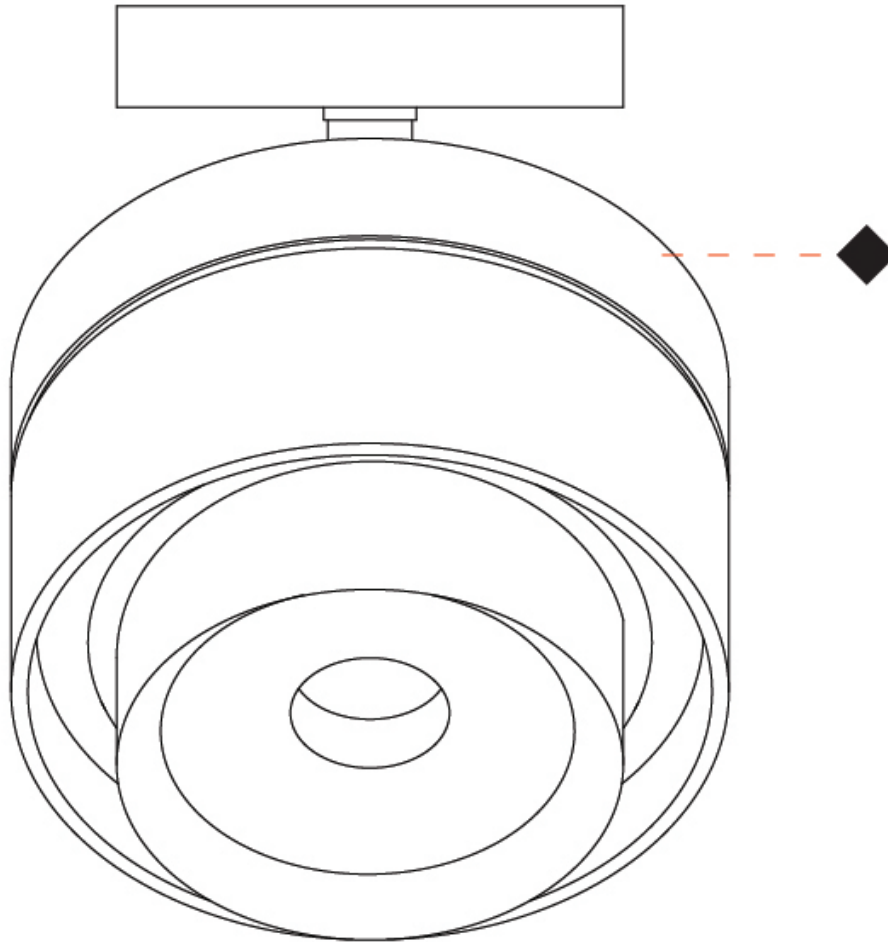

ZOOM SURFACE

A7200015-

PROJECT	_____
TYPE	_____
SPECIFIER	_____
QUANTITY	_____
DATE	_____

A