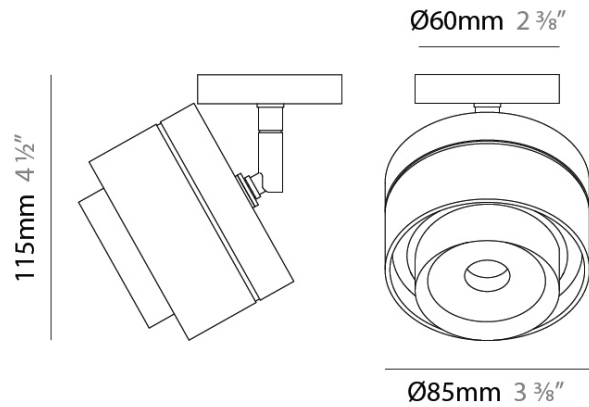

PROJECT _____
TYPE _____
SPECIFIER _____
QUANTITY _____
DATE _____

ZOOM SURFACE

A7200015- -

base number   Color   Finish
                         Temperature   Options

1. To build a product code in our configurator select the specify button on the base model # product page
2. To build a manual product code on this datasheet choose from the options listed below in blue font and add the suffix to the base model #

GENERAL

Series: Zoom
Brand: Letroh
Division: Architectural
Mounting Type: Surface
Mounting Location: Ceiling
Subcategory: Spots

PHYSICAL

Shape: Rectangle
Diameter (mm): 85
Diameter (in): 3 3/8
Height (mm): 115
Height (in): 4 1/2
Light Distribution: Adjustable / Downlight
Weight (kg): 0.38
Weight (lbs): 0.73
Fixture Finish: WHI / BLK
Fixture Material: Aluminum

ELECTRICAL

Lamp Type: LED (Zhaga Standard)
Input Wattage (W): 14.7
Total Output Wattage (W): 12.7
Dimming: Tri-Mode (Non-Dimming and Phase Dimming (120Vac only) and 0-10V Dimming)
Driver Included: No
Driver Location: Remote
Driver Type: Constant Current - Universal
Driver Class: Class 2
Housing: ENCP3
Input Voltage (V): 120 - 277
Constant Current (MA): 350

LED

Color Temperature (°K): 2700 / 3000
Max. Delivered Lumen (lm): 831 / 878
Nominal Lumen (lm): 1010 / 1068
CRI: >97 CRI
Lamp Life (hrs): 50000

OPTICAL

Optic°: 12 - 46
Adjustability: Tilting and rotating

RATINGS AND CERTIFICATIONS

Certified By: Certified for North American Standards
IP rating: IP20