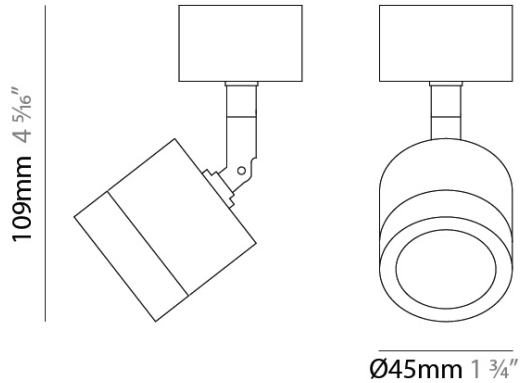

PROJECT _____
TYPE _____
SPECIFIER _____
QUANTITY _____
DATE _____

COMPACTO SURFACE

A7200019- -

base number   Color   Finish
Temperature   Options

1. To build a product code in our configurator select the specify button on the base model # product page
2. To build a manual product code on this datasheet choose from the options listed below in blue font and add the suffix to the base model #

GENERAL

Series: Compacto
Partner: Letroh
Division: Architectural
Installation: Surface
Product Type: Spots
Mounting Location: Ceiling
Light Distribution: Adjustable / Downlight

PHYSICAL

Aperture Sizes - Downlights: 1"
Shape: Cylinder
Diameter (mm): 45
Diameter (in): 1 3/4
Height (mm): 109
Height (in): 4 5/16
Weight (kg): 0.14
Fixture Finish: WHI / BLK
Fixture Material: Aluminum

ELECTRICAL

Lamp Type: LED (Zhaga Standard)
Input Wattage (W): 9
Dimming: Tri-Mode (Non-Dimming and Phase Dimming (120Vac only) and 0-10V Dimming)
Driver Included: No
Driver Location: Remote
Driver Type: Constant Current - Universal
Driver Class: Class 2
Input Voltage (V): 120 - 277
Constant Current (MA): 250

LED

Color Temperature (°K): 2700 / 3000
Max. Delivered Lumen (lm): 728 / 770
CRI: >97 CRI
Lamp Life (hrs): 50000

OPTICAL

Optic°: 20 / 40 / 60
Adjustability: Tilting and rotating

RATINGS AND CERTIFICATIONS

Certified By: Certified for North American Standards
IP rating: IP20