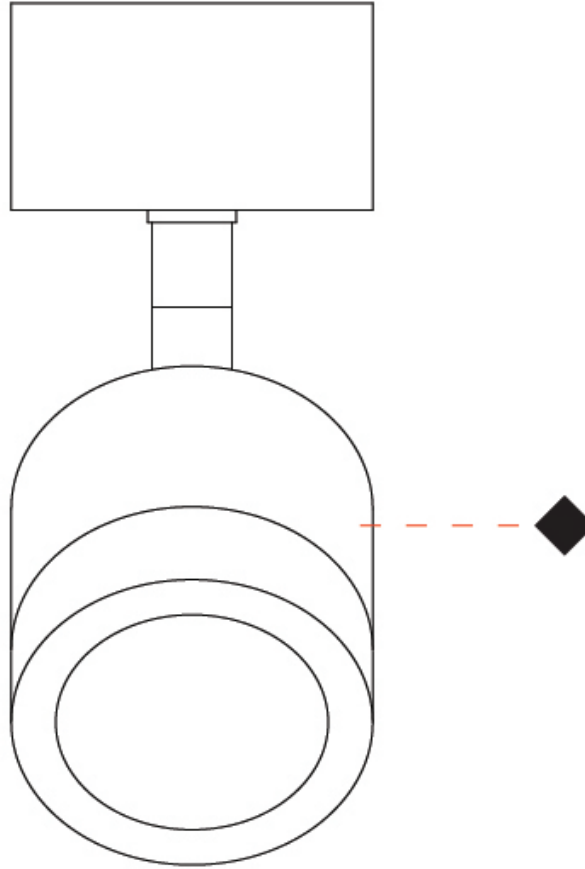

A7200019-

PROJECT

TYPE

SPECIFIER

QUANTITY

DATE

A