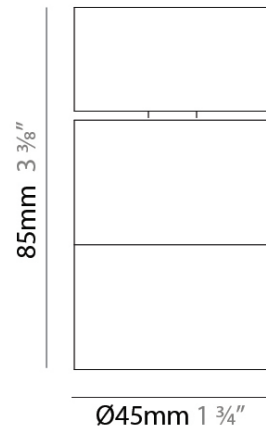

COMPACTO SURFACE

A7200022- -

base number   Color   Finish
Temperature   Options

1. To build a product code in our configurator select the specify button on the base model # product page
2. To build a manual product code on this datasheet choose from the options listed below in blue font and add the suffix to the base model #

GENERAL

Series: Compacto
Partner: Letroh
Division: Architectural
Installation: Surface
Product Type: Ceiling Surface
Mounting Location: Ceiling
Light Distribution: Downlight

PHYSICAL

Aperture Sizes - Downlights: 1"
Shape: Cylinder
Diameter (mm): 45
Diameter (in): 1 3/4
Height (mm): 85
Height (in): 3 3/8
Weight (kg): 0.17
Fixture Finish: WHI / BLK
Fixture Material: Aluminum

ELECTRICAL

Lamp Type: LED (Zhaga Standard)
Input Wattage (W): 9
Dimming: Tri-Mode (Non-Dimming and Phase Dimming (120Vac only) and 0-10V Dimming)
Driver Included: No
Driver Location: Remote
Driver Type: Constant Current - Universal
Driver Class: Class 2
Input Voltage (V): 120 - 277
Constant Current (MA): 250

LED

Color Temperature (°K): 2700 / 3000
Max. Delivered Lumen (lm): 698 / 740
CRI: >97 CRI
Lamp Life (hrs): 50000

OPTICAL

Optic: 20 and Honeycomb Lens included

RATINGS AND CERTIFICATIONS

Certified By: Certified for North American Standards
IP rating: IP20

PROJECT
TYPE
SPECIFIER
QUANTITY
DATE