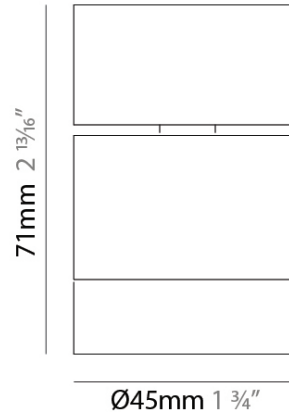

COMPACTO SURFACE

A7200023- -

base number   Color   Finish
Temperature   Options

1. To build a product code in our configurator select the specify button on the base model # product page
2. To build a manual product code on this datasheet choose from the options listed below in blue font and add the suffix to the base model #

GENERAL

Series: Compacto
Partner: Letroh
Division: Architectural
Installation: Surface
Product Type: Ceiling Surface
Mounting Location: Ceiling
Light Distribution: Direct

PHYSICAL

Aperture Sizes - Downlights: 1"
Shape: Cylinder
Diameter (mm): 45
Diameter (in): 1 3/4
Height (mm): 71
Height (in): 2 13/16
Weight (kg): 0.15
Diffuser: PMMA - Opal
Fixture Finish: WHI / BLK
Fixture Material: Aluminum

ELECTRICAL

Lamp Type: LED (Zhaga Standard)
Input Wattage (W): 9
Dimming: Tri-Mode (Non-Dimming and Phase Dimming (120Vac only) and 0-10V Dimming)
Driver Included: No
Driver Location: Remote
Driver Type: Constant Current - Universal
Driver Class: Class 2
Input Voltage (V): 120 - 277
Constant Current (MA): 250

LED

Color Temperature (°K): 2700 / 3000
Max. Delivered Lumen (lm): 708 / 750
CRI: >97 CRI
Lamp Life (hrs): 50000

RATINGS AND CERTIFICATIONS

Certified By: Certified for North American Standards
IP rating: IP20

PROJECT
TYPE
SPECIFIER
QUANTITY
DATE