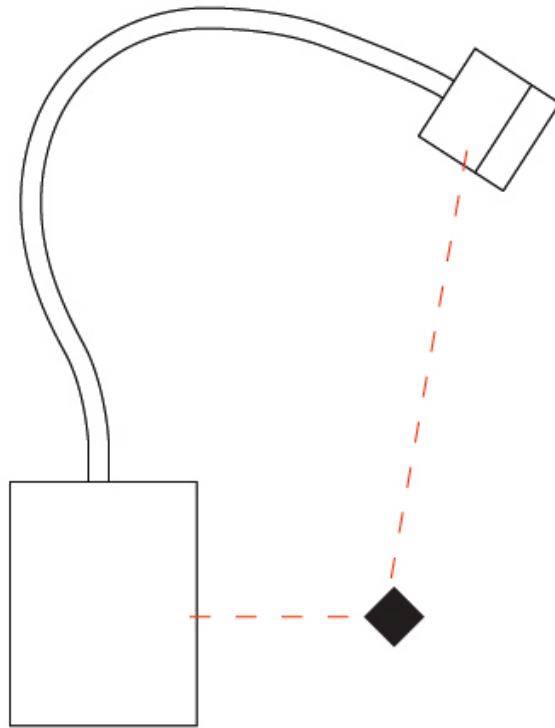

A7300000-

PROJECT _____

TYPE _____

SPECIFIER _____

QUANTITY _____

DATE _____

A