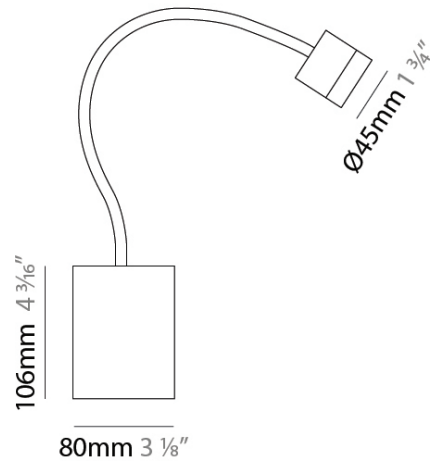

COMPACTO W SURFACE

A7300000-

base number Finish
Options

PROJECT
TYPE
SPECIFIER
QUANTITY
DATE

1. To build a product code in our configurator select the specify button on the base model # product page
2. To build a manual product code on this datasheet choose from the options listed below in blue font and add the suffix to the base model #

GENERAL

Series: Compacto W
Partner: Letroh
Division: Architectural
Installation: Surface
Product Type: Wall Surface
Mounting Location: Wall
Light Distribution: Direct

PHYSICAL

Shape: Cylinder
Diameter (mm): 45
Diameter (in): 1 3/4
Width (mm): 80
Width (in): 3 1/8
Height (mm): 106
Height (in): 4 1/16
Extension (mm): 400
Extension (in): 15 3/4
Weight (kg): 0.55
Fixture Finish: WHI / BLK
Fixture Material: Aluminum

ELECTRICAL

Lamp Type: LED (Zhaga Standard)
Input Wattage (W): 5
Dimming: Non-Dimmable
Driver Included: Yes
Driver Location: Integrated
Driver Type: Constant Current - Universal
Driver Class: Class 2
Input Voltage (V): 120 - 277
Constant Current (MA): 350

LED

Color Temperature (°K): 3000
Max. Delivered Lumen (lm): 770
CRI: >97 CRI
Lamp Life (hrs): 50000

RATINGS AND CERTIFICATIONS

Certified By: Certified for North American Standards
IP rating: IP20