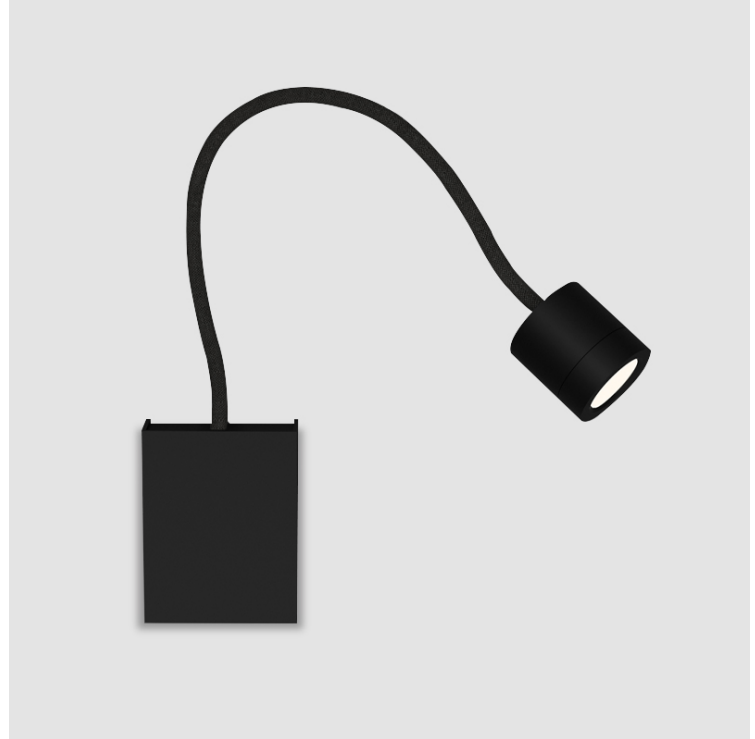

COMPACTO W SURFACE

A7300000-

base number Finish
Options

PROJECT
TYPE
SPECIFIER
QUANTITY
DATE

1. To build a product code in our configurator select the specify button on the base model # product page
2. To build a manual product code on this datasheet choose from the options listed below in blue font and add the suffix to the base model #

GENERAL

Series: Compacto W
Partner: Letroh
Division: Architectural
Installation: Surface
Product Type: Wall Surface
Mounting Location: Wall
Light Distribution: Direct

PHYSICAL

Shape: Cylinder
Diameter (mm): 45
Diameter (in): 1 3/4
Width (mm): 80
Width (in): 3 1/8
Height (mm): 106
Height (in): 4 1/16
Extension (mm): 400
Extension (in): 15 3/4
Weight (kg): 0.55
Fixture Finish: WHI / BLK
Fixture Material: Aluminum

ELECTRICAL

Lamp Type: LED (Zhaga Standard)
Input Wattage (W): 5
Dimming: Non-Dimmable
Driver Included: Yes
Driver Location: Integrated
Driver Type: Constant Current - Universal
Driver Class: Class 2
Input Voltage (V): 120 - 277
Constant Current (MA): 350

LED

Color Temperature (°K): 3000
Max. Delivered Lumen (lm): 770
CRI: >97 CRI
Lamp Life (hrs): 50000

RATINGS AND CERTIFICATIONS

Certified By: Certified for North American Standards
IP rating: IP20