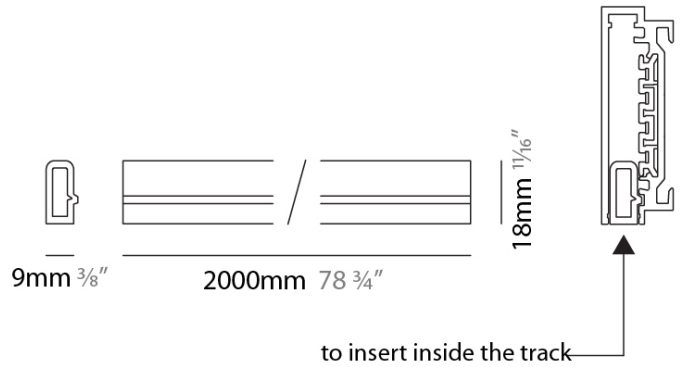

PROJECT	_____
TYPE	_____
SPECIFIER	_____
QUANTITY	_____
DATE	_____

NODO

A7900000-

base number Finish
Options

DESCRIPTION
NODO SYSTEM-Dust Proof / Steam Proof Seal -

1. To build a product code in our configurator select the specify button on the base model # product page
2. To build a manual product code on this datasheet choose from the options listed below in blue font and add the suffix to the base model #

GENERAL
Series: Nodo _____
Partner: Letroh _____
Division: Architectural _____

PHYSICAL
Length (mm): 2000 _____
Length (in): 78 3/4 _____
Width (mm): 9 _____
Width (in): 3/8 _____
Height (mm): 18 _____
Height (in): 11/16 _____
Fixture Finish: GRY / BLK _____
Fixture Material: Silicone _____

RATINGS AND CERTIFICATIONS
Certified By: Certified for North American Standards _____
IP rating: IP20 _____