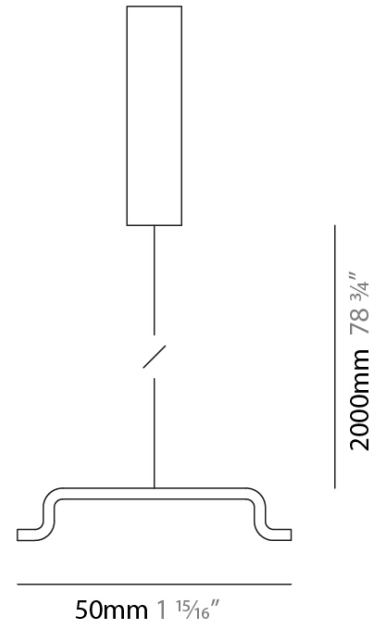

NODO

A7900002

base number

DESCRIPTION

NODO SYSTEM-Ceiling Support Kit with 200cm Suspension Cable Every 81cm Allows For Load of 10Kg/m

1. To build a product code in our configurator select the specify button on the base model # product page
2. To build a manual product code on this datasheet choose from the options listed below in blue font and add the suffix to the base model #

GENERAL

Series: Nodo _____

Partner: Letroh _____

Division: Architectural _____

PHYSICAL

Length (mm): 50 _____

Length (in): 1 ¹⁵/₁₆ _____

Height (mm): 2000 _____

Height (in): 78 ³/₄ _____

Fixture Finish: SSR _____

Fixture Material: Aluminum _____

RATINGS AND CERTIFICATIONS

Certified By: Certified for North American Standards _____

IP rating: IP20 _____