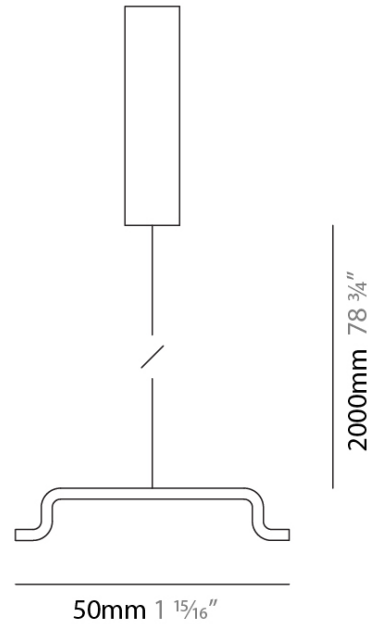

PROJECT	
TYPE	
SPECIFIER	
QUANTITY	
DATE	

NODO

A7900002

base number

DESCRIPTION

NODO SYSTEM-Ceiling Support Kit with 200cm Suspension Cable Every 81cm Allows For Load of 10Kg/m

1. To build a product code in our configurator select the specify button on the base model # product page
2. To build a manual product code on this datasheet choose from the options listed below in blue font and add the suffix to the base model #

GENERAL

Series: Nodo

Brand: Letroh

Division: Architectural

PHYSICAL

Length (mm): 50

Length (in): 1 ¹⁵/₁₆

Height (mm): 2000

Height (in): 78 ³/₄

Fixture Finish: SSR

Fixture Material: Aluminum

RATINGS AND CERTIFICATIONS

Certified By: Certified for North American Standards

IP rating: IP20