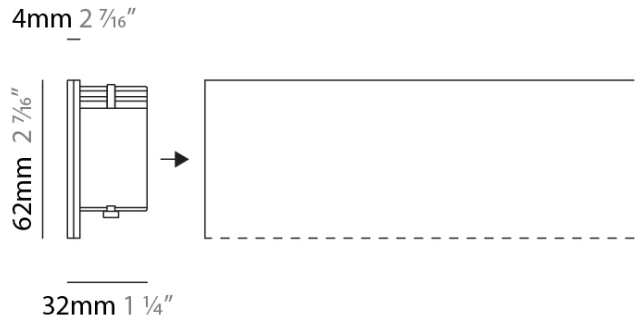

PROJECT _____
TYPE _____
SPECIFIER _____
QUANTITY _____
DATE _____

NODO

A7900004-

base number _____
Finish Options _____

DESCRIPTION
End Cap - Left Side

1. To build a product code in our configurator select the specify button on the base model # product page
2. To build a manual product code on this datasheet choose from the options listed below in blue font and add the suffix to the base model #

GENERAL
Series: Nodo _____
Partner: Letroh _____
Division: Architectural _____

PHYSICAL
Shape: Rectangle _____
Width (mm): 32 _____
Width (in): 1 1/4 _____
Height (mm): 62 _____
Depth (mm): 4 _____
Height (in): 2 7/16 _____
Depth (in): 3/16 _____
Fixture Finish: SSR / WHI / BLK _____
Fixture Material: Insulating Plastic / Aluminum _____

RATINGS AND CERTIFICATIONS
Certified By: Certified for North American Standards _____
IP rating: IP20 _____

---- INDICATES OPEN SIDE