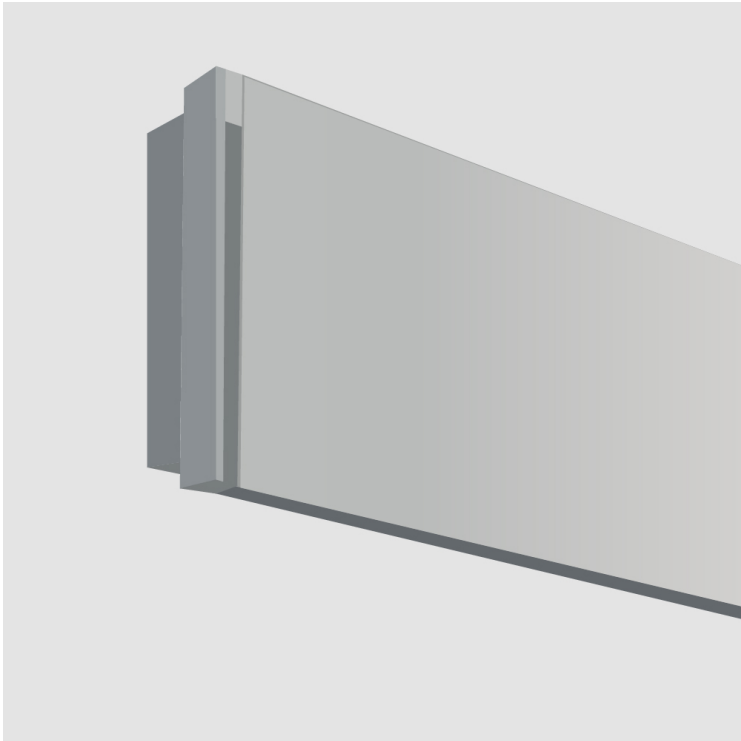

PROJECT _____
TYPE _____
SPECIFIER _____
QUANTITY _____
DATE _____

NODO

A7900004-

base number _____
Finish Options _____

DESCRIPTION
End Cap - Left Side

1. To build a product code in our configurator select the specify button on the base model # product page
2. To build a manual product code on this datasheet choose from the options listed below in blue font and add the suffix to the base model #

GENERAL
Series: Nodo _____
Brand: Letroh _____
Division: Architectural _____

PHYSICAL
Shape: Rectangle _____
Width (mm): 32 _____
Width (in): 1 1/4 _____
Height (mm): 62 _____
Depth (mm): 4 _____
Height (in): 2 7/16 _____
Depth (in): 3/16 _____
Fixture Finish: SSR / WHI / BLK _____
Fixture Material: Insulating Plastic / Aluminum _____

RATINGS AND CERTIFICATIONS
Certified By: Certified for North American Standards _____
IP rating: IP20 _____