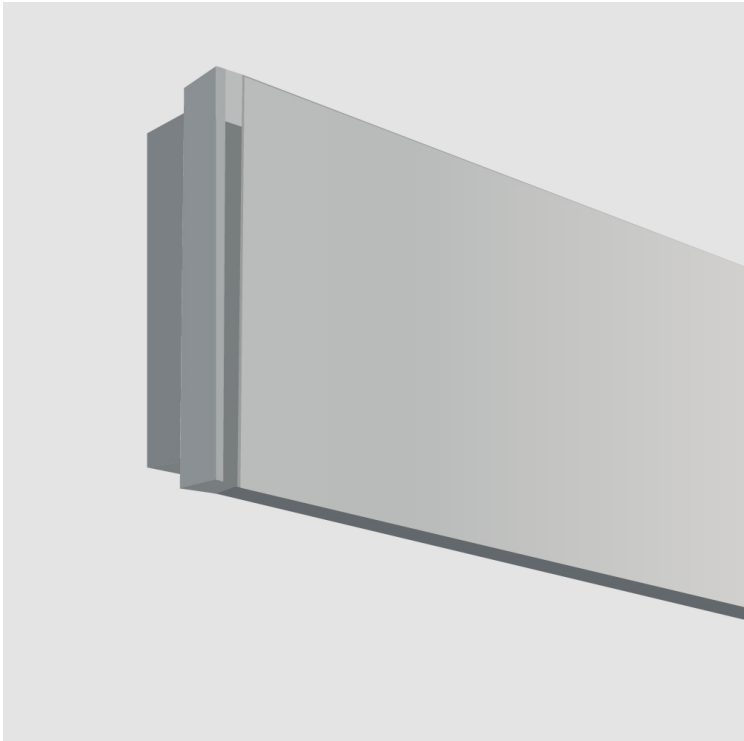

PROJECT _____
TYPE _____
SPECIFIER _____
QUANTITY _____
DATE _____

NODO

A7900004-

base number _____
Finish Options _____

DESCRIPTION
End Cap - Left Side

1. To build a product code in our configurator select the specify button on the base model # product page
2. To build a manual product code on this datasheet choose from the options listed below in blue font and add the suffix to the base model #

GENERAL
Series: Nodo _____
Partner: Letroh _____
Division: Architectural _____

PHYSICAL
Shape: Rectangle _____
Width (mm): 32 _____
Width (in): 1 1/4 _____
Height (mm): 62 _____
Depth (mm): 4 _____
Height (in): 2 7/16 _____
Depth (in): 3/16 _____
Fixture Finish: SSR / WHI / BLK _____
Fixture Material: Insulating Plastic / Aluminum _____

RATINGS AND CERTIFICATIONS
Certified By: Certified for North American Standards _____
IP rating: IP20 _____

---- INDICATES OPEN SIDE