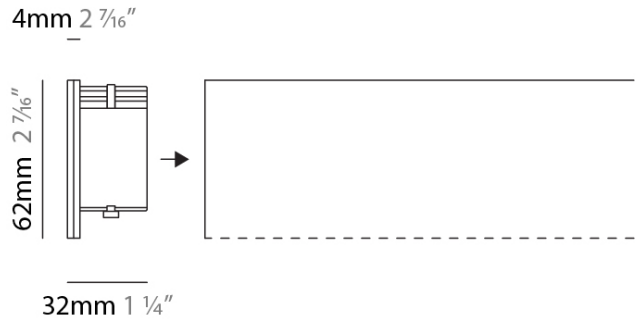

PROJECT _____
TYPE _____
SPECIFIER _____
QUANTITY _____
DATE _____

NODO

A7900004-

base number _____
Finish Options _____

DESCRIPTION
End Cap - Left Side

1. To build a product code in our configurator select the specify button on the base model # product page
2. To build a manual product code on this datasheet choose from the options listed below in blue font and add the suffix to the base model #

GENERAL
Series: Nodo _____
Brand: Letroh _____
Division: Architectural _____

PHYSICAL
Shape: Rectangle _____
Width (mm): 32 _____
Width (in): 1 1/4 _____
Height (mm): 62 _____
Depth (mm): 4 _____
Height (in): 2 7/16 _____
Depth (in): 3/16 _____
Fixture Finish: SSR / WHI / BLK _____
Fixture Material: Insulating Plastic / Aluminum _____

RATINGS AND CERTIFICATIONS
Certified By: Certified for North American Standards _____
IP rating: IP20 _____