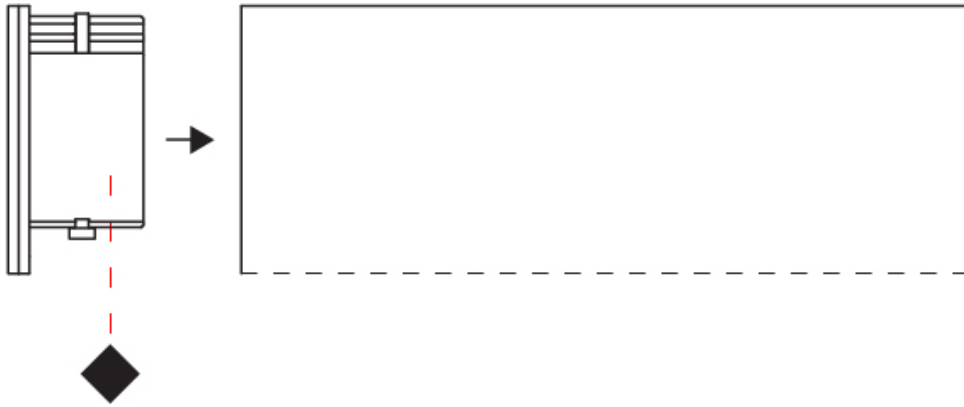

NODO

A7900004-

PROJECT

TYPE

SPECIFIER

QUANTITY

DATE

A