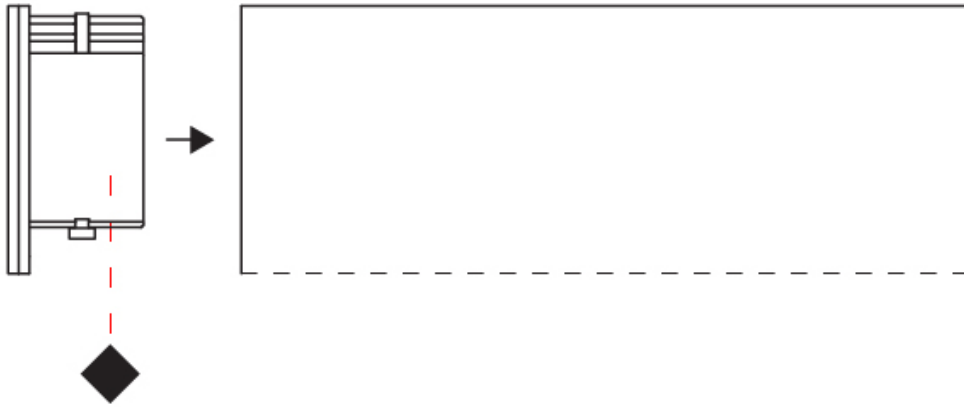

NODO

A7900004-

PROJECT

TYPE

SPECIFIER

QUANTITY

DATE