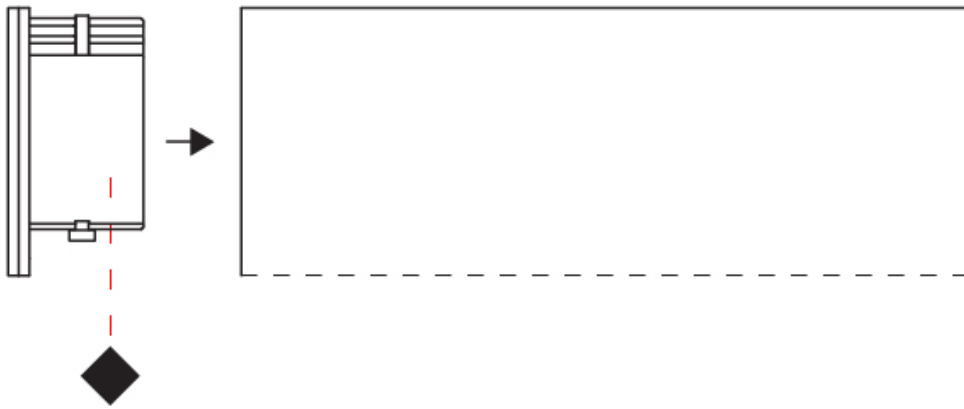

NODO

A7900004-

PROJECT

TYPE

SPECIFIER

QUANTITY

DATE

A