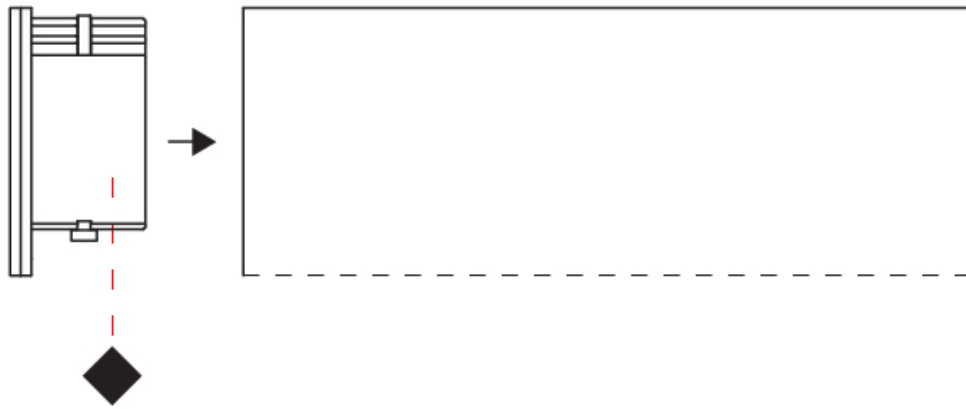

NODO

A7900004-

PROJECT

TYPE

SPECIFIER

QUANTITY

DATE

A