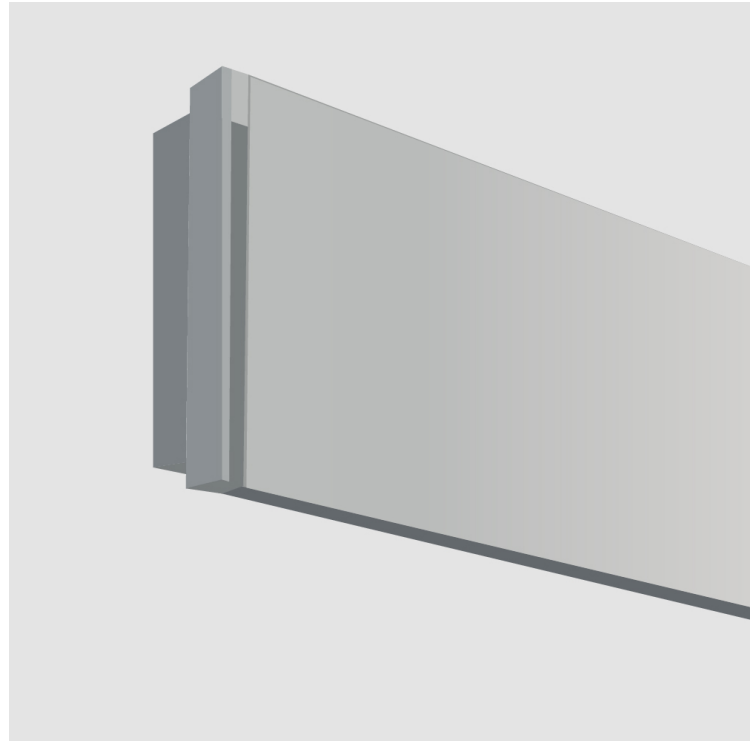

PROJECT _____
TYPE _____
SPECIFIER _____
QUANTITY _____
DATE _____

NODO

A7900004-

base number _____
Finish Options _____

DESCRIPTION
End Cap - Left Side

1. To build a product code in our configurator select the specify button on the base model # product page
2. To build a manual product code on this datasheet choose from the options listed below in blue font and add the suffix to the base model #

GENERAL
Series: Nodo _____
Partner: Letroh _____
Division: Architectural _____

PHYSICAL
Shape: Rectangle _____
Width (mm): 32 _____
Width (in): 1 1/4 _____
Height (mm): 62 _____
Depth (mm): 4 _____
Height (in): 2 7/16 _____
Depth (in): 3/16 _____
Fixture Finish: SSR / WHI / BLK _____
Fixture Material: Insulating Plastic / Aluminum _____

RATINGS AND CERTIFICATIONS
Certified By: Certified for North American Standards _____
IP rating: IP20 _____

---- INDICATES OPEN SIDE