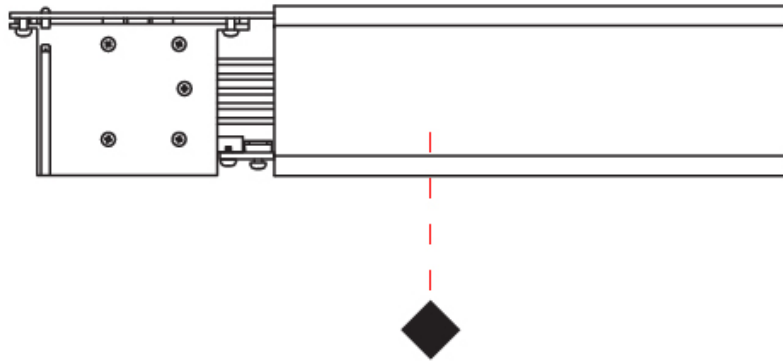

NODO

A7900005-

PROJECT

TYPE

SPECIFIER

QUANTITY

DATE

A