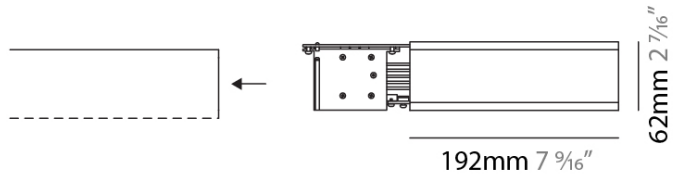

NODO

A7900005-

base number _____
Finish Options _____

DESCRIPTION
NODO SYSTEM-Right End Power Feed - to be used with min 5 x 1.5mm² Cable - Mount 3 16A fuses (Not Included)

1. To build a product code in our configurator select the specify button on the base model # product page
2. To build a manual product code on this datasheet choose from the options listed below in blue font and add the suffix to the base model #

GENERAL
Series: Nodo _____
Partner: Letroh _____
Division: Architectural _____

PHYSICAL
Shape: Rectangle _____
Length (mm): 192 _____
Length (in): 7 ⁹/₁₆ _____
Width (mm): 20 _____
Width (in): 13/16 _____
Height (mm): 62 _____
Height (in): 2 ⁷/₁₆ _____
Fixture Finish: SSR / WHI / BLK _____
Fixture Material: Aluminum _____

RATINGS AND CERTIFICATIONS
Certified By: Certified for North American Standards _____
IP rating: IP20 _____

--- INDICATES OPEN SIDE