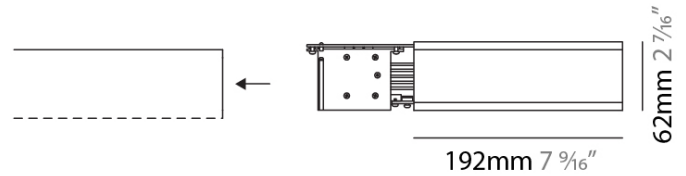

PROJECT	_____
TYPE	_____
SPECIFIER	_____
QUANTITY	_____
DATE	_____

NODO

A7900005-

base number Finish
Options

DESCRIPTION
NODO SYSTEM-Right End Power Feed - to be used with min 5 x 1.5mm² Cable - Mount 3 16A fuses (Not Included)

1. To build a product code in our configurator select the specify button on the base model # product page
2. To build a manual product code on this datasheet choose from the options listed below in blue font and add the suffix to the base model #

GENERAL

Series: Nodo _____
Partner: Letroh _____
Division: Architectural _____

PHYSICAL

Shape: Rectangle _____
Length (mm): 192 _____
Length (in): 7 ⁹/₁₆ _____
Width (mm): 20 _____
Width (in): 13/16 _____
Height (mm): 62 _____
Height (in): 2 ⁷/₁₆ _____
Fixture Finish: SSR / WHI / BLK _____
Fixture Material: Aluminum _____

RATINGS AND CERTIFICATIONS

Certified By: Certified for North American Standards _____
IP rating: IP20 _____

--- INDICATES OPEN SIDE