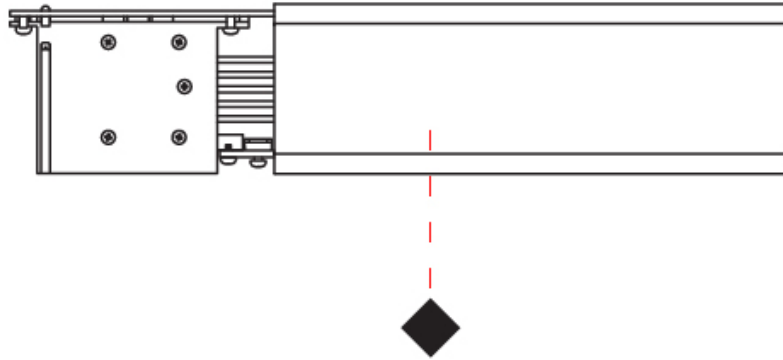

NODO

A7900005-

PROJECT _____

TYPE _____

SPECIFIER _____

QUANTITY _____

DATE _____

A