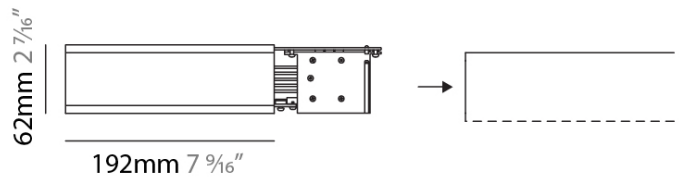

NODO

A7900006-

base number _____
Finish Options _____

DESCRIPTION
NODO SYSTEM-Left End Power Feed - to be used with min 5 x 1.5mm² Cable - Mount 3 16A fuses (Not Included)

1. To build a product code in our configurator select the specify button on the base model # product page
2. To build a manual product code on this datasheet choose from the options listed below in blue font and add the suffix to the base model #

GENERAL
Series: Nodo _____
Partner: Letroh _____
Division: Architectural _____

PHYSICAL
Shape: Rectangle _____
Length (mm): 192 _____
Length (in): 7 ⁹/₁₆ _____
Width (mm): 20 _____
Width (in): 13/16 _____
Height (mm): 62 _____
Height (in): 2 ⁷/₁₆ _____
Fixture Finish: SSR / WHI / BLK _____
Fixture Material: Aluminum _____

RATINGS AND CERTIFICATIONS
Certified By: Certified for North American Standards _____
IP rating: IP20 _____

--- INDICATES OPEN SIDE