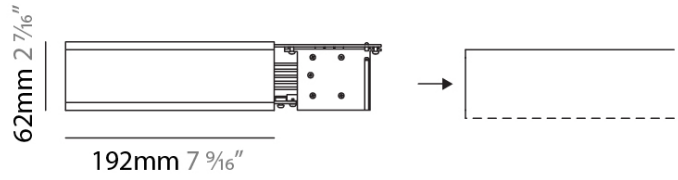

PROJECT	_____
TYPE	_____
SPECIFIER	_____
QUANTITY	_____
DATE	_____

NODO

A7900006-

base number _____
Finish Options _____

DESCRIPTION
NODO SYSTEM-Left End Power Feed - to be used with min 5 x 1.5mm² Cable - Mount 3 16A fuses (Not Included)

1. To build a product code in our configurator select the specify button on the base model # product page
2. To build a manual product code on this datasheet choose from the options listed below in blue font and add the suffix to the base model #

GENERAL
Series: Nodo _____
Partner: Letroh _____
Division: Architectural _____

PHYSICAL
Shape: Rectangle _____
Length (mm): 192 _____
Length (in): 7 ⁹/₁₆ _____
Width (mm): 20 _____
Width (in): 13/16 _____
Height (mm): 62 _____
Height (in): 2 ⁷/₁₆ _____
Fixture Finish: SSR / WHI / BLK _____
Fixture Material: Aluminum _____

RATINGS AND CERTIFICATIONS
Certified By: Certified for North American Standards _____
IP rating: IP20 _____

--- INDICATES OPEN SIDE