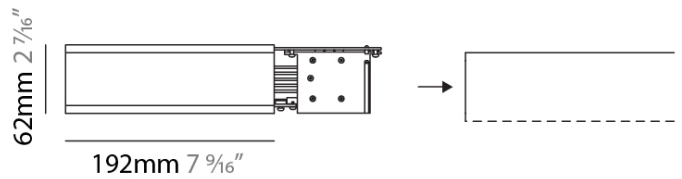

PROJECT
TYPE
SPECIFIER
QUANTITY
DATE

NODO

A7900006-

base number Finish
Options

DESCRIPTION
NODO SYSTEM-Left End Power Feed - to be used with min 5 x 1.5mm² Cable - Mount 3 16A fuses (Not Included)

1. To build a product code in our configurator select the specify button on the base model # product page
2. To build a manual product code on this datasheet choose from the options listed below in blue font and add the suffix to the base model #

GENERAL
Series: Nodo
Partner: Letroh
Division: Architectural

PHYSICAL
Shape: Rectangle
Length (mm): 192
Length (in): 7 ⁹/₁₆
Width (mm): 20
Width (in): 13/16
Height (mm): 62
Height (in): 2 ⁷/₁₆
Fixture Finish: SSR / WHI / BLK
Fixture Material: Aluminum

RATINGS AND CERTIFICATIONS
Certified By: Certified for North American Standards
IP rating: IP20

--- INDICATES OPEN SIDE