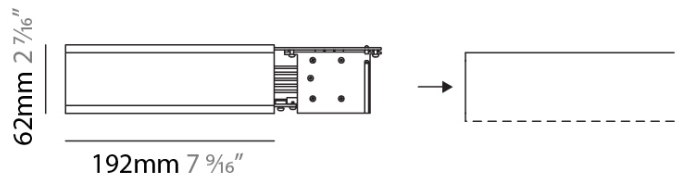

NODO

A7900006-

base number _____
Finish Options _____

DESCRIPTION
NODO SYSTEM-Left End Power Feed - to be used with min 5 x 1.5mm2 Cable - Mount 3 16A fuses (Not Included)

1. To build a product code in our configurator select the specify button on the base model # product page
2. To build a manual product code on this datasheet choose from the options listed below in blue font and add the suffix to the base model #

GENERAL

Series: Nodo _____
Brand: Letroh _____
Division: Architectural _____

PHYSICAL

Shape: Rectangle _____
Length (mm): 192 _____
Length (in): 7 ⁹/₁₆ _____
Width (mm): 20 _____
Width (in): 13/16 _____
Height (mm): 62 _____
Height (in): 2 ⁷/₁₆ _____
Fixture Finish: SSR / WHI / BLK _____
Fixture Material: Aluminum _____

RATINGS AND CERTIFICATIONS

Certified By: Certified for North American Standards _____
IP rating: IP20 _____

--- INDICATES OPEN SIDE