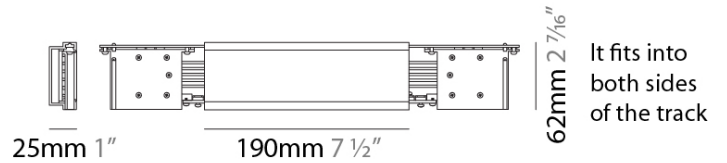

PROJECT _____
TYPE _____
SPECIFIER _____
QUANTITY _____
DATE _____

NODO

A7900007-

base number _____
Finish Options _____

DESCRIPTION
NODO SYSTEM - Central Power Feed To be used with min 5 x 1.5mm 2 Cable - Mount 3 16A fuses (not included)

1. To build a product code in our configurator select the specify button on the base model # product page
2. To build a manual product code on this datasheet choose from the options listed below in blue font and add the suffix to the base model #

GENERAL
Series: Nodo _____
Brand: Letroh _____
Division: Architectural _____

PHYSICAL
Shape: Rectangle _____
Length (mm): 192 _____
Length (in): 7 ⁹/₁₆ _____
Width (mm): 25 _____
Width (in): 1 _____
Height (mm): 62 _____
Height (in): 2 ⁷/₁₆ _____
Fixture Finish: SSR / WHI / BLK _____
Fixture Material: Aluminum _____

RATINGS AND CERTIFICATIONS
Certified By: Certified for North American Standards _____
IP rating: IP20 _____