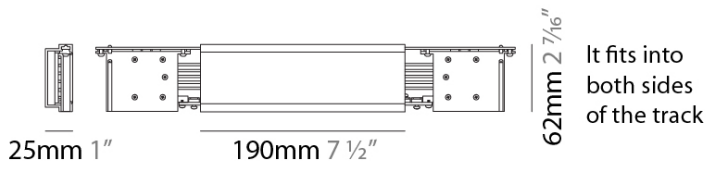

NODO

A7900007-

base number Finish
Options

PROJECT
TYPE
SPECIFIER
QUANTITY
DATE

DESCRIPTION
NODO SYSTEM - Central Power Feed To be used with min 5 x 1.5mm 2 Cable - Mount 3 16A fuses (not included)

1. To build a product code in our configurator select the specify button on the base model # product page
2. To build a manual product code on this datasheet choose from the options listed below in blue font and add the suffix to the base model #

GENERAL
Series: Nodo
Partner: Letroh
Division: Architectural

PHYSICAL
Shape: Rectangle
Length (mm): 192
Length (in): 7 9/16
Width (mm): 25
Width (in): 1
Height (mm): 62
Height (in): 2 7/16
Fixture Finish: SSR / WHI / BLK
Fixture Material: Aluminum

RATINGS AND CERTIFICATIONS
Certified By: Certified for North American Standards
IP rating: IP20