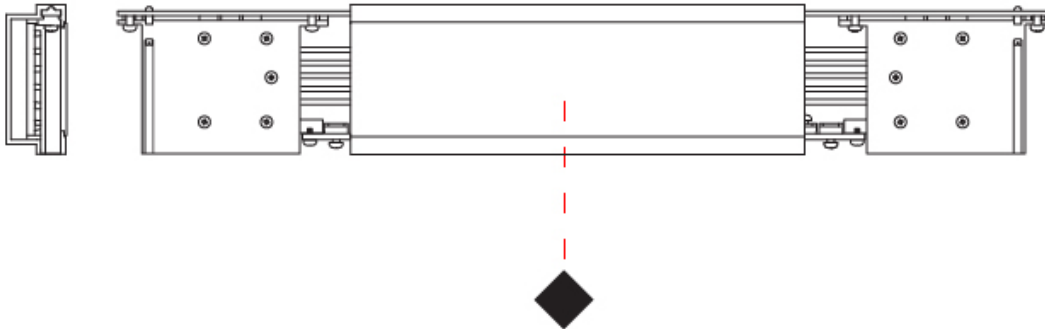

PROJECT

TYPE

SPECIFIER

QUANTITY

DATE