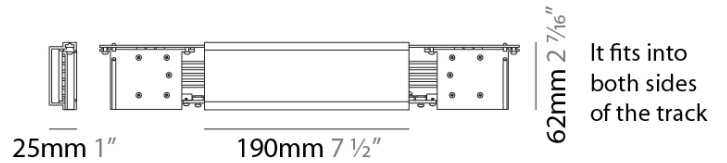

NODO

A7900007-

base number Finish
Options

PROJECT
TYPE
SPECIFIER
QUANTITY
DATE

DESCRIPTION
NODO SYSTEM - Central Power Feed To be used with min 5 x 1.5mm 2 Cable - Mount 3 16A fuses (not included)

1. To build a product code in our configurator select the specify button on the base model # product page
2. To build a manual product code on this datasheet choose from the options listed below in blue font and add the suffix to the base model #

GENERAL
Series: Nodo
Partner: Letroh
Division: Architectural

PHYSICAL
Shape: Rectangle
Length (mm): 192
Length (in): 7 9/16
Width (mm): 25
Width (in): 1
Height (mm): 62
Height (in): 2 7/16
Fixture Finish: SSR / WHI / BLK
Fixture Material: Aluminum

RATINGS AND CERTIFICATIONS
Certified By: Certified for North American Standards
IP rating: IP20