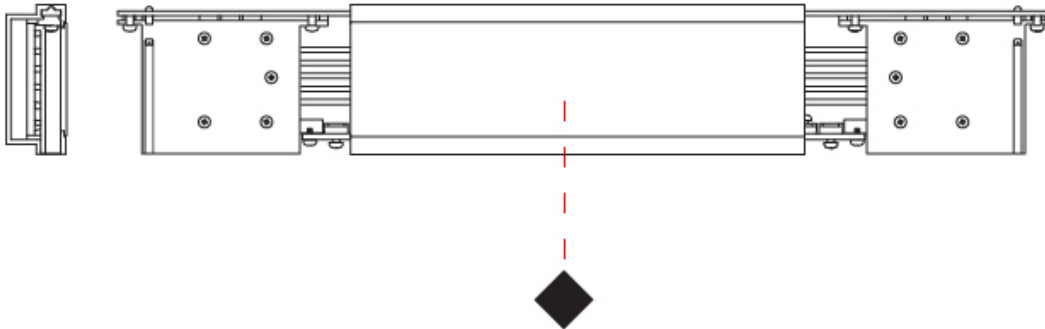

NODO

A7900007-

PROJECT	_____
TYPE	_____
SPECIFIER	_____
QUANTITY	_____
DATE	_____