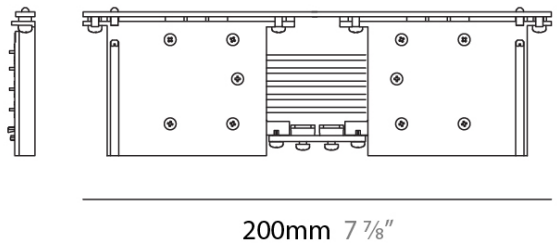

PROJECT _____
TYPE _____
SPECIFIER _____
QUANTITY _____
DATE _____

NODO

A7900010-

base number _____
Finish Options _____

DESCRIPTION
Nodo System - Linear Insulating Coupling

1. To build a product code in our configurator select the specify button on the base model # product page
2. To build a manual product code on this datasheet choose from the options listed below in blue font and add the suffix to the base model #

GENERAL
Series: Nodo _____
Brand: Letroh _____
Division: Architectural _____

PHYSICAL
Shape: Rectangle _____
Length (mm): 200 _____
Length (in): 7 7/8 _____
Width (mm): 20 _____
Width (in): 13/16 _____
Height (mm): 62 _____
Height (in): 2 7/16 _____
Fixture Finish: WHI / BLK _____
Fixture Material: Aluminum _____

RATINGS AND CERTIFICATIONS
Certified By: Certified for North American Standards _____
IP rating: IP20 _____

It fits between two tracks