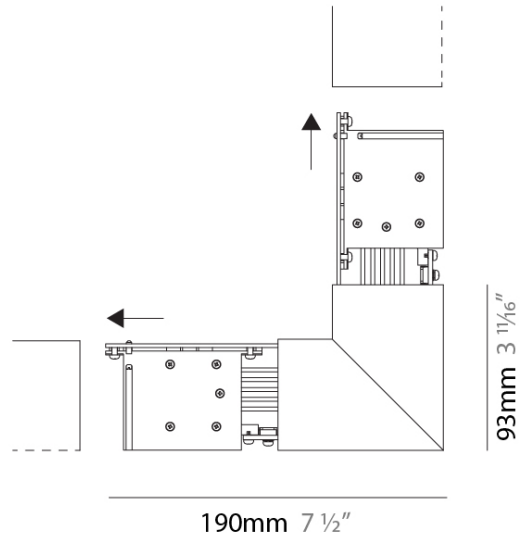

PROJECT	_____
TYPE	_____
SPECIFIER	_____
QUANTITY	_____
DATE	_____

NODO

A7900014-

base number Finish
Options

DESCRIPTION
NODO SYSTEM-90° Joint - External

1. To build a product code in our configurator select the specify button on the base model # product page
2. To build a manual product code on this datasheet choose from the options listed below in blue font and add the suffix to the base model #

GENERAL
Series: Nodo
Brand: Letroh
Division: Architectural

PHYSICAL
Length (mm): 93 + 93
Length (in): 3 11/16
Width (mm): 25
Width (in): 1
Height (mm): 62
Height (in): 2 7/16
Fixture Finish: SSR / WHI / BLK
Fixture Material: Aluminum

RATINGS AND CERTIFICATIONS
Certified By: Certified for North American Standards
IP rating: IP20

--- INDICATES OPEN SIDE