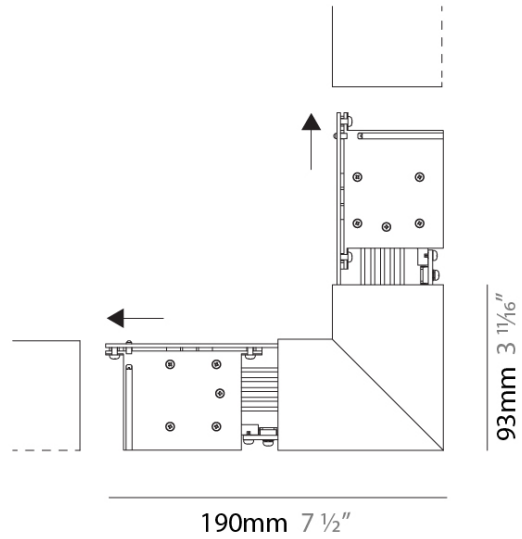

PROJECT	
TYPE	
SPECIFIER	
QUANTITY	
DATE	

NODO

A7900014-

base number Finish
Options

DESCRIPTION
NODO SYSTEM-90° Joint - External

1. To build a product code in our configurator select the specify button on the base model # product page
2. To build a manual product code on this datasheet choose from the options listed below in blue font and add the suffix to the base model #

GENERAL
Series: Nodo
Partner: Letroh
Division: Architectural

PHYSICAL
Length (mm): 93 + 93
Length (in): 3 11/16
Width (mm): 25
Width (in): 1
Height (mm): 62
Height (in): 2 7/16
Fixture Finish: SSR / WHI / BLK
Fixture Material: Aluminum

RATINGS AND CERTIFICATIONS
Certified By: Certified for North American Standards
IP rating: IP20

--- INDICATES OPEN SIDE