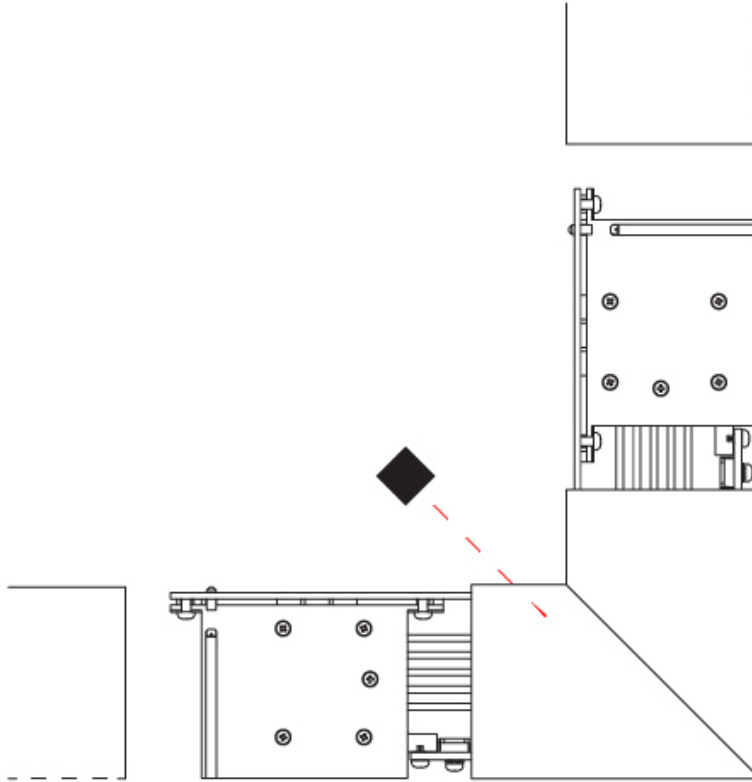

PROJECT _____

TYPE _____

SPECIFIER _____

QUANTITY _____

DATE _____