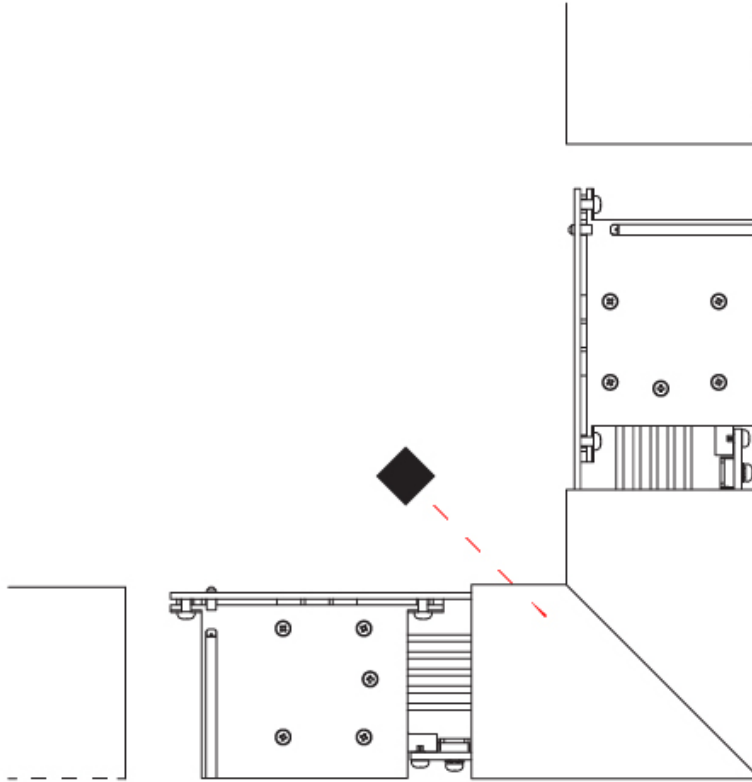

PROJECT

TYPE

SPECIFIER

QUANTITY

DATE