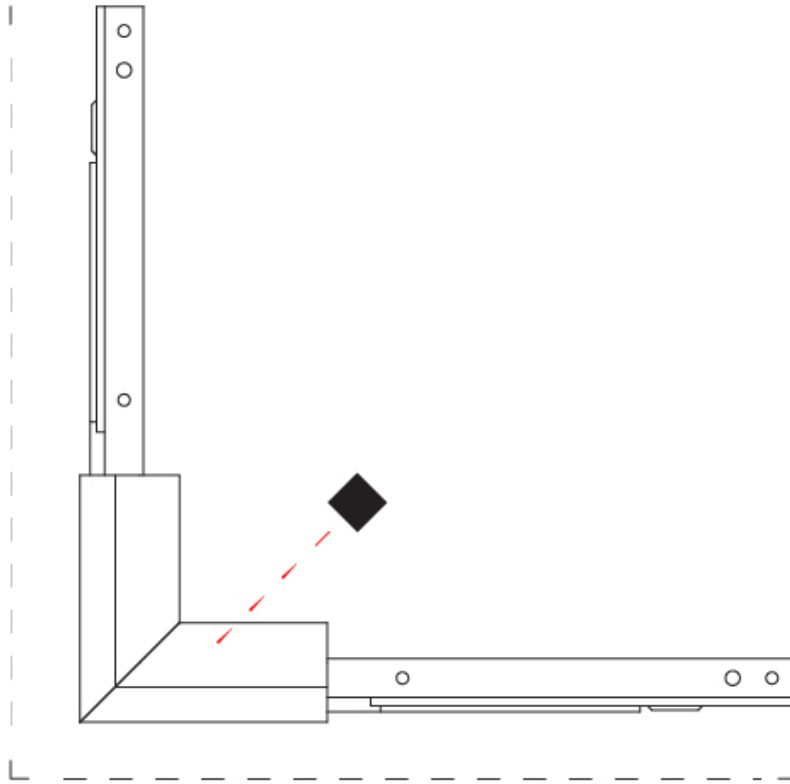

NODO

A7900015-

PROJECT

TYPE

SPECIFIER

QUANTITY

DATE

A