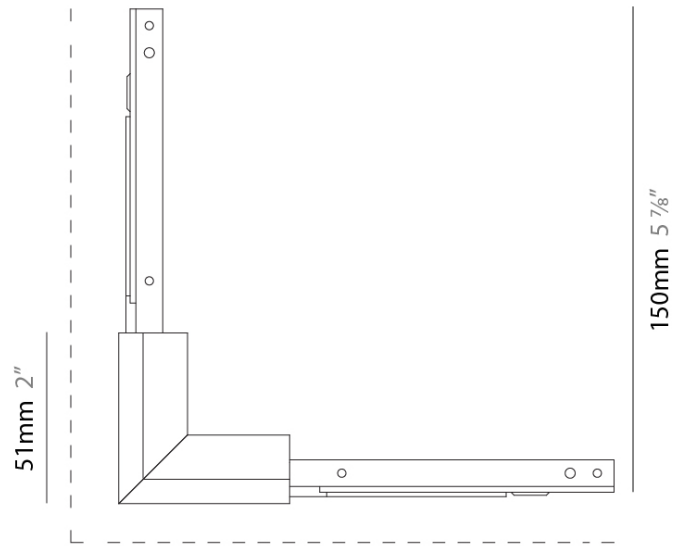

NODO

A7900015-

base number _____
Finish _____
Options _____

DESCRIPTION
NODO SYSTEM-Angular Joint - Internal

1. To build a product code in our configurator select the specify button on the base model # product page
2. To build a manual product code on this datasheet choose from the options listed below in blue font and add the suffix to the base model #

GENERAL
Series: Nodo _____
Partner: Letroh _____
Division: Architectural _____

PHYSICAL
Shape: Rectangle _____
Length (mm): 150 + 150 _____
Length (in): 5 ⁷/₈ _____
Width (mm): 20 _____
Width (in): 13/16 _____
Height (mm): 62 _____
Height (in): 2 ⁷/₁₆ _____
Fixture Finish: SSR / WHI / BLK _____
Fixture Material: Aluminum _____

RATINGS AND CERTIFICATIONS
Certified By: Certified for North American Standards _____
IP rating: IP20 _____

--- INDICATES WALL