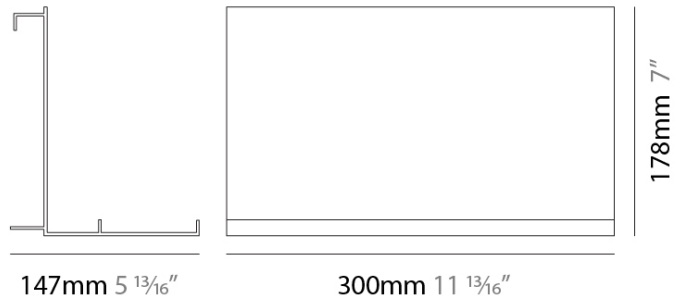

PROJECT	
TYPE	
SPECIFIER	
QUANTITY	
DATE	

NODO SURFACE

A7900017-

base number

DESCRIPTION

Nodo - Shelf Accessory - Shelf for objects arranged for the placement of a tablet into two different inclinations. Use is only possible with the track mounted on the wall. Maximum capacity 1.5kg.

1. To build a product code in our configurator select the specify button on the base model # product page
2. To build a manual product code on this datasheet choose from the options listed below in blue font and add the suffix to the base model #

GENERAL

Series: Nodo
Brand: Letroh
Division: Architectural
Mounting Type: Surface
Mounting Location: Wall
Subcategory: Profile

PHYSICAL

Shape: Rectangle
Length (mm): 300
Length (in): 11 13/16
Height (mm): 178
Height (in): 7
Extension (mm): 147
Extension (in): 5 13/16
Fixture Finish: SSR / WHI / BLK
Fixture Material: Aluminum

ELECTRICAL

Driver Included: No

RATINGS AND CERTIFICATIONS

Certified By: Certified for North American Standards
IP rating: IP20