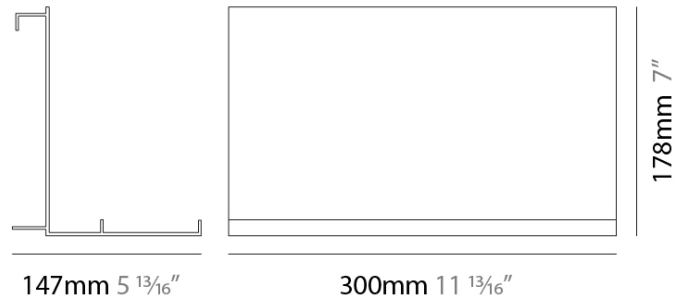

PROJECT	
TYPE	
SPECIFIER	
QUANTITY	
DATE	

NODO SURFACE

A7900017-

base number

DESCRIPTION

Nodo - Shelf Accessory - Shelf for objects arranged for the placement of a tablet into two different inclinations. Use is only possible with the track mounted on the wall. Maximum capacity 1.5kg.

1. To build a product code in our configurator select the specify button on the base model # product page
2. To build a manual product code on this datasheet choose from the options listed below in blue font and add the suffix to the base model #

GENERAL

Series: Nodo
Partner: Letroh
Division: Architectural
Installation: Surface
Product Type: Linear Profiles
Mounting Location: Wall

PHYSICAL

Shape: Rectangle
Length (mm): 300
Length (in): 11 13/16
Height (mm): 178
Height (in): 7
Extension (mm): 147
Extension (in): 5 13/16
Fixture Finish: SSR / WHI / BLK
Fixture Material: Aluminum

ELECTRICAL

Driver Included: No

RATINGS AND CERTIFICATIONS

Certified By: Certified for North American Standards
IP rating: IP20