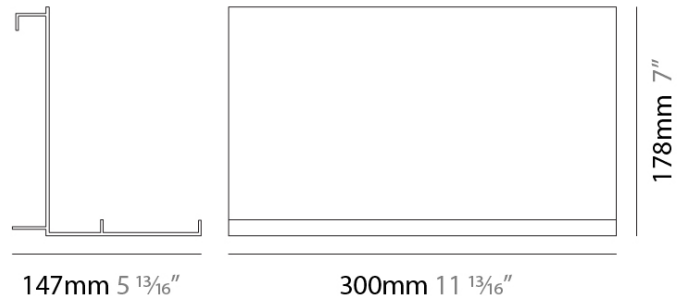

PROJECT	_____
TYPE	_____
SPECIFIER	_____
QUANTITY	_____
DATE	_____

NODO SURFACE

A7900017-

base number

DESCRIPTION

Nodo - Shelf Accessory - Shelf for objects arranged for the placement of a tablet into two different inclinations. Use is only possible with the track mounted on the wall. Maximum capacity 1.5kg.

1. To build a product code in our configurator select the specify button on the base model # product page
2. To build a manual product code on this datasheet choose from the options listed below in blue font and add the suffix to the base model #

GENERAL

Series: Nodo
Partner: Letroh
Division: Architectural
Installation: Surface
Product Type: Linear Profiles
Mounting Location: Wall

PHYSICAL

Shape: Rectangle
Length (mm): 300
Length (in): 11 13/16
Height (mm): 178
Height (in): 7
Extension (mm): 147
Extension (in): 5 13/16
Fixture Finish: SSR / WHI / BLK
Fixture Material: Aluminum

ELECTRICAL

Driver Included: No

RATINGS AND CERTIFICATIONS

Certified By: Certified for North American Standards
IP rating: IP20