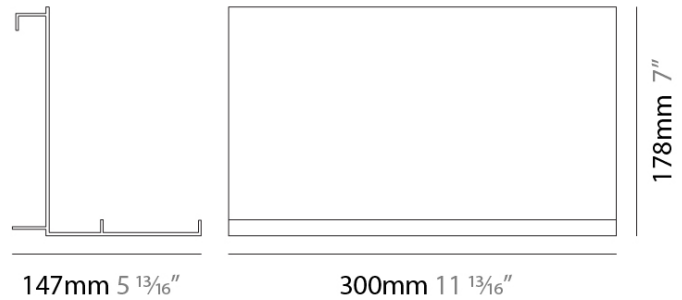

PROJECT	
TYPE	
SPECIFIER	
QUANTITY	
DATE	

NODO SURFACE

A7900017-

base number

DESCRIPTION

Nodo - Shelf Accessory - Shelf for objects arranged for the placement of a tablet into two different inclinations. Use is only possible with the track mounted on the wall. Maximum capacity 1.5kg.

1. To build a product code in our configurator select the specify button on the base model # product page
2. To build a manual product code on this datasheet choose from the options listed below in blue font and add the suffix to the base model #

GENERAL

Series: Nodo
Partner: Letroh
Division: Architectural
Installation: Surface
Product Type: Linear Profiles
Mounting Location: Wall

PHYSICAL

Shape: Rectangle
Length (mm): 300
Length (in): 11 13/16
Height (mm): 178
Height (in): 7
Extension (mm): 147
Extension (in): 5 13/16
Fixture Finish: SSR / WHI / BLK
Fixture Material: Aluminum

ELECTRICAL

Driver Included: No

RATINGS AND CERTIFICATIONS

Certified By: Certified for North American Standards
IP rating: IP20