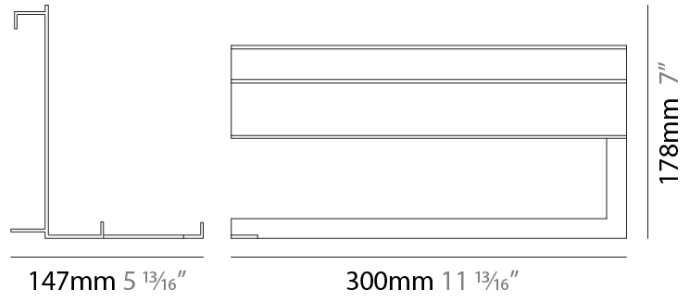

NODO SURFACE

A7900018-

base number

PROJECT	_____
TYPE	_____
SPECIFIER	_____
QUANTITY	_____
DATE	_____

DESCRIPTION

Nodo - Paper Towel Roll Holder Accessory - Shelf with opening for housing paper towels or dish cloth. Use is only possible with the track mounted on the wall.

1. To build a product code in our configurator select the specify button on the base model # product page
2. To build a manual product code on this datasheet choose from the options listed below in blue font and add the suffix to the base model #

GENERAL

Series: Nodo

Partner: Letroh

Division: Architectural

Installation: Surface

Product Type: Linear Profiles

Mounting Location: Wall

PHYSICAL

Shape: Rectangle

Length (mm): 300

Length (in): 11 ¹³/₁₆

Height (mm): 178

Height (in): 7

Extension (mm): 147

Extension (in): 5 ¹³/₁₆

Fixture Finish: SSR / WHI / BLK

Fixture Material: Aluminum

ELECTRICAL

Driver Included: No

RATINGS AND CERTIFICATIONS

Certified By: Certified for North American Standards

IP rating: IP20