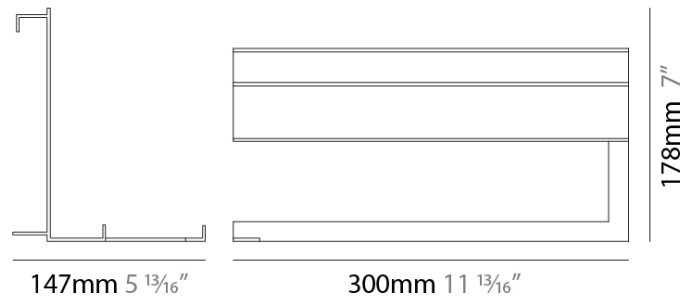

NODO SURFACE

A7900018-

base number

PROJECT

TYPE

SPECIFIER

QUANTITY

DATE

DESCRIPTION

Nodo - Paper Towel Roll Holder Accessory - Shelf with opening for housing paper towels or dish cloth. Use is only possible with the track mounted on the wall.

1. To build a product code in our configurator select the specify button on the base model # product page
2. To build a manual product code on this datasheet choose from the options listed below in blue font and add the suffix to the base model #

GENERAL

Series: Nodo

Partner: Letroh

Division: Architectural

Installation: Surface

Product Type: Linear Profiles

Mounting Location: Wall

PHYSICAL

Shape: Rectangle

Length (mm): 300

Length (in): 11 ¹³/₁₆

Height (mm): 178

Height (in): 7

Extension (mm): 147

Extension (in): 5 ¹³/₁₆

Fixture Finish: SSR / WHI / BLK

Fixture Material: Aluminum

ELECTRICAL

Driver Included: No

RATINGS AND CERTIFICATIONS

Certified By: Certified for North American Standards

IP rating: IP20