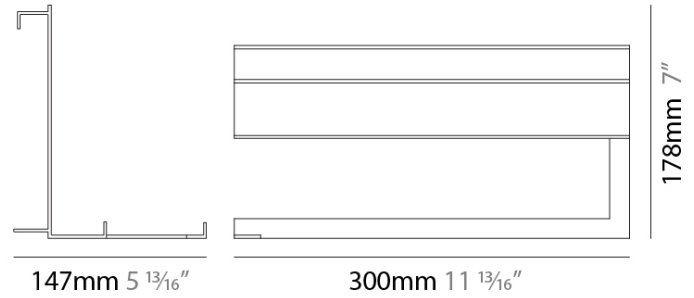

NODO SURFACE

A7900018-

base number

PROJECT	
TYPE	
SPECIFIER	
QUANTITY	
DATE	

DESCRIPTION

Nodo - Paper Towel Roll Holder Accessory - Shelf with opening for housing paper towels or dish cloth. Use is only possible with the track mounted on the wall.

1. To build a product code in our configurator select the specify button on the base model # product page
2. To build a manual product code on this datasheet choose from the options listed below in blue font and add the suffix to the base model #

GENERAL

Series: Nodo
Partner: Letroh
Division: Architectural
Installation: Surface
Product Type: Linear Profiles
Mounting Location: Wall

PHYSICAL

Shape: Rectangle
Length (mm): 300
Length (in): 11 ¹³/₁₆
Height (mm): 178
Height (in): 7
Extension (mm): 147
Extension (in): 5 ¹³/₁₆
Fixture Finish: SSR / WHI / BLK
Fixture Material: Aluminum

ELECTRICAL

Driver Included: No

RATINGS AND CERTIFICATIONS

Certified By: Certified for North American Standards
IP rating: IP20