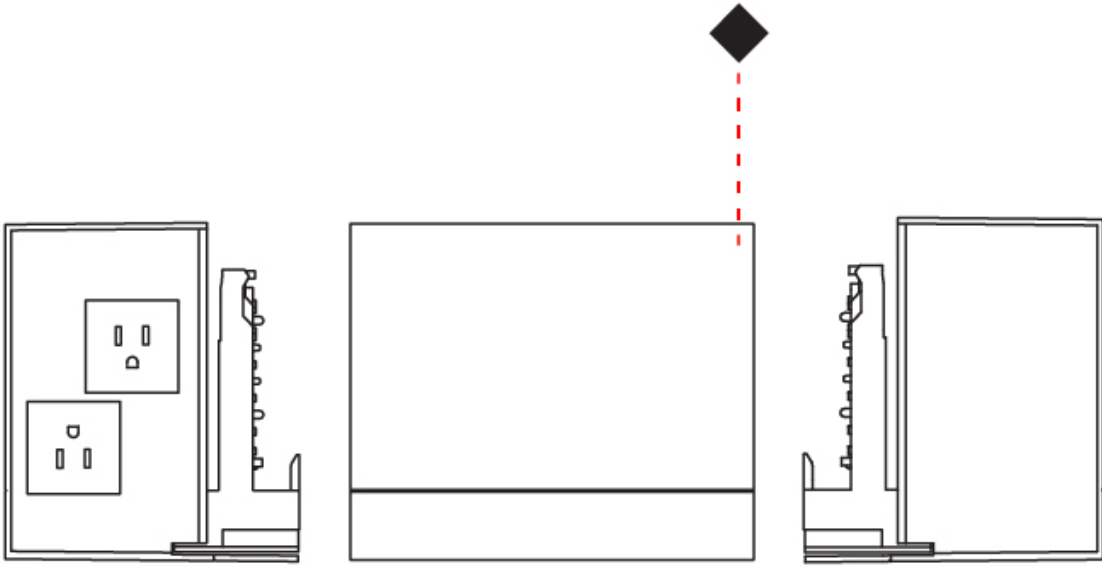

PROJECT

TYPE

SPECIFIER

QUANTITY

DATE

Disclaimer

white surface with white sides, satin silver surface with white sides, black surface with black sides