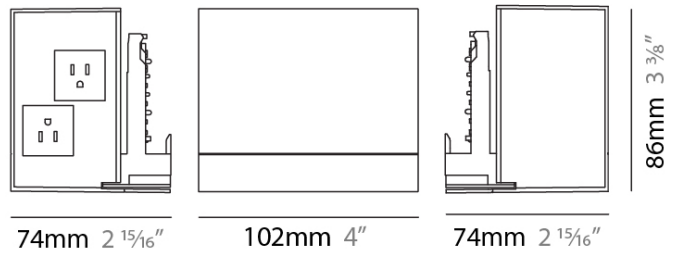

NODO

A7900022-

base number Finish
Options

PROJECT
TYPE
SPECIFIER
QUANTITY
DATE

DESCRIPTION

NODO BOX-Large Box - 2 x 3 Prong Receptacle (Single Side) - Maximum load per socket (127V) 2000W.

1. To build a product code in our configurator select the specify button on the base model # product page
2. To build a manual product code on this datasheet choose from the options listed below in blue font and add the suffix to the base model #

GENERAL

Series: Nodo
Partner: Letroh
Division: Architectural

PHYSICAL

Shape: Rectangle
Length (mm): 102
Length (in): 4
Width (mm): 74
Width (in): 2 ¹⁵/₁₆
Height (mm): 86
Height (in): 3 ³/₈
Fixture Finish: SSR / WHI / BLK
Fixture Material: Aluminum

ELECTRICAL

Max. Wattage Per Lamp (W): 2000
Input Voltage (V): 127

RATINGS AND CERTIFICATIONS

Certified By: Certified for North American Standards
IP rating: IP20