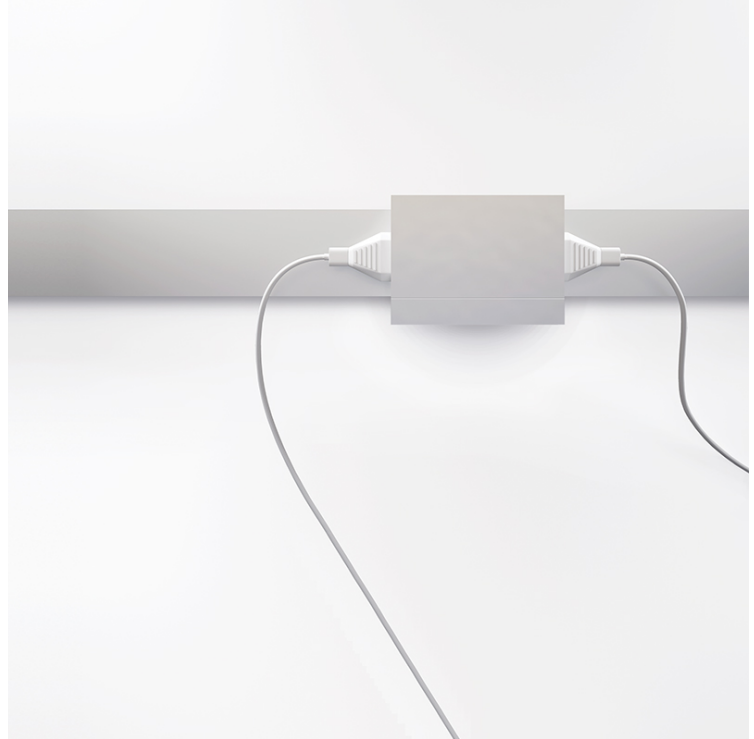

PROJECT	
TYPE	
SPECIFIER	
QUANTITY	
DATE	

NODO

A7900022-

base number Finish
Options

DESCRIPTION
NODO BOX-Large Box - 2 x 3 Prong Receptacle (Single Side) - Maximum load per socket (127V) 2000W.

1. To build a product code in our configurator select the specify button on the base model # product page
2. To build a manual product code on this datasheet choose from the options listed below in blue font and add the suffix to the base model #

GENERAL
Series: Nodo
Partner: Letroh
Division: Architectural

PHYSICAL
Shape: Rectangle
Length (mm): 102
Length (in): 4
Width (mm): 74
Width (in): 2 ¹⁵/₁₆
Height (mm): 86
Height (in): 3 ³/₈
Fixture Finish: SSR / WHI / BLK
Fixture Material: Aluminum

ELECTRICAL
Max. Wattage Per Lamp (W): 2000
Input Voltage (V): 127

RATINGS AND CERTIFICATIONS
Certified By: Certified for North American Standards
IP rating: IP20