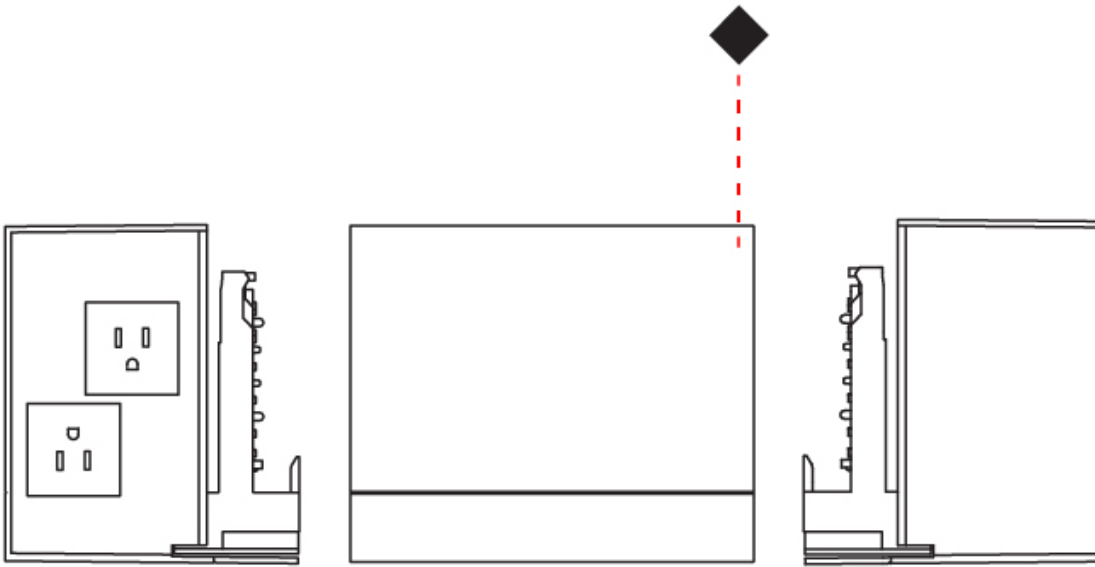

PROJECT	_____
TYPE	_____
SPECIFIER	_____
QUANTITY	_____
DATE	_____

Disclaimer

white surface with white sides, satin silver surface with white sides, black surface with black sides