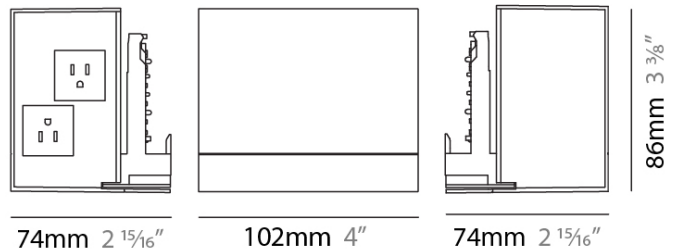

PROJECT	
TYPE	
SPECIFIER	
QUANTITY	
DATE	

NODO

A7900022-

base number Finish
Options

DESCRIPTION
NODO BOX-Large Box - 2 x 3 Prong Receptacle (Single Side) - Maximum load per socket (127V) 2000W.

1. To build a product code in our configurator select the specify button on the base model # product page
2. To build a manual product code on this datasheet choose from the options listed below in blue font and add the suffix to the base model #

GENERAL
Series: Nodo
Partner: Letroh
Division: Architectural

PHYSICAL
Shape: Rectangle
Length (mm): 102
Length (in): 4
Width (mm): 74
Width (in): 2 ¹⁵/₁₆
Height (mm): 86
Height (in): 3 ³/₈
Fixture Finish: SSR / WHI / BLK
Fixture Material: Aluminum

ELECTRICAL
Max. Wattage Per Lamp (W): 2000
Input Voltage (V): 127

RATINGS AND CERTIFICATIONS
Certified By: Certified for North American Standards
IP rating: IP20