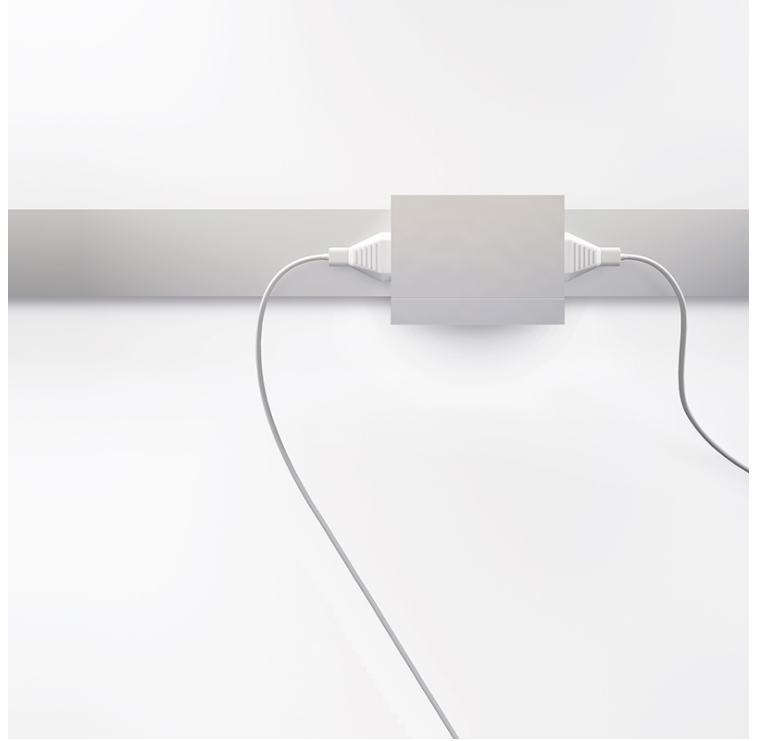

NODO

A7900022-

base number Finish
Options

PROJECT
TYPE
SPECIFIER
QUANTITY
DATE

DESCRIPTION

NODO BOX-Large Box - 2 x 3 Prong Receptacle (Single Side) - Maximum load per socket (127V) 2000W.

1. To build a product code in our configurator select the specify button on the base model # product page
2. To build a manual product code on this datasheet choose from the options listed below in blue font and add the suffix to the base model #

GENERAL

Series: Nodo
Partner: Letroh
Division: Architectural

PHYSICAL

Shape: Rectangle
Length (mm): 102
Length (in): 4
Width (mm): 74
Width (in): 2 ¹⁵/₁₆
Height (mm): 86
Height (in): 3 ³/₈
Fixture Finish: SSR / WHI / BLK
Fixture Material: Aluminum

ELECTRICAL

Max. Wattage Per Lamp (W): 2000
Input Voltage (V): 127

RATINGS AND CERTIFICATIONS

Certified By: Certified for North American Standards
IP rating: IP20