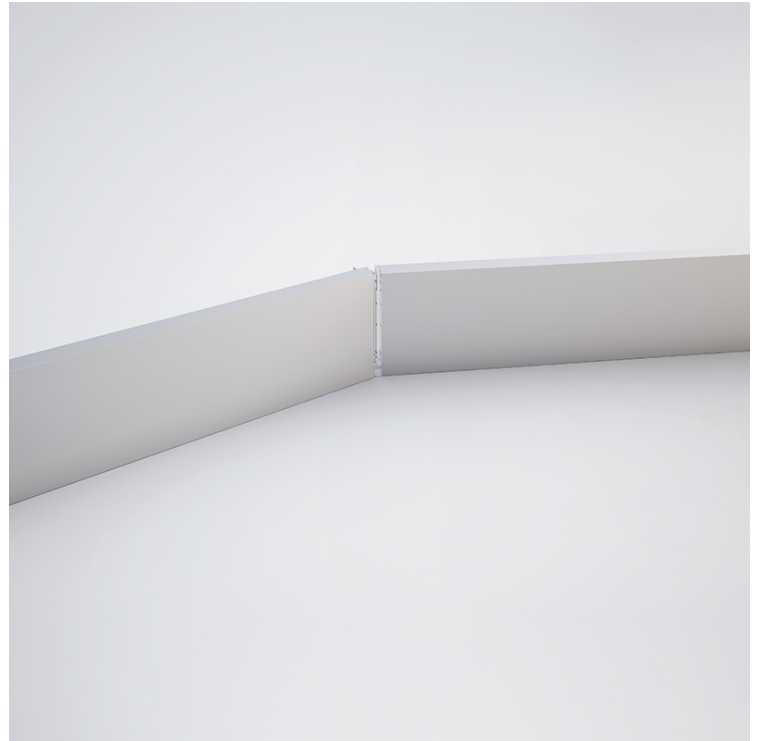

NODO

A7900029-

base number _____
Finish Options _____

DESCRIPTION

NODO-Adjustable Joint - _____

1. To build a product code in our configurator select the specify button on the base model # product page
2. To build a manual product code on this datasheet choose from the options listed below in blue font and add the suffix to the base model #

GENERAL

Series: Nodo _____
Partner: Letroh _____
Division: Architectural _____

PHYSICAL

Shape: Rectangle _____
Length (mm): 160 + 160 _____
Length (in): 6 ⁵/₁₆ _____
Width (mm): 20 _____
Width (in): 13/16 _____
Height (mm): 62 _____
Height (in): 2 ⁷/₁₆ _____
Fixture Finish: WHI / BLK _____
Fixture Material: Aluminum _____

RATINGS AND CERTIFICATIONS

Certified By: Certified for North American Standards _____
IP rating: IP20 _____

----- INDICATES OPEN SIDE