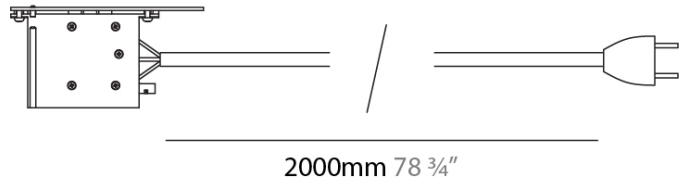

NODO

A7900030-

base number _____
Finish _____
Options _____

DESCRIPTION

Nodo Desk - Plug Wiring - Right - Wiring covered in Anthracite Gray Fabric.

1. To build a product code in our configurator select the specify button on the base model # product page
2. To build a manual product code on this datasheet choose from the options listed below in blue font and add the suffix to the base model #

GENERAL

Series: NODO _____
Partner: Letroh _____
Division: Architectural _____

PHYSICAL

Length (mm): 2000 _____
Length (in): 78 3/4 _____
Fixture Finish: WHI / BLK _____
Cable Details: 2000mm / 78 3/4" - 3 x 15mm2 _____

RATINGS AND CERTIFICATIONS

Certified By: Certified for North American Standards _____
IP rating: IP20 _____