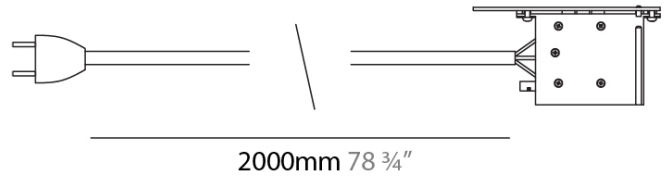

NODO

A7900031-

base number _____
Finish
Options

DESCRIPTION

Nodo Desk - Plug Wiring - Left - Wiring covered in Anthracite Gray Fabric.

1. To build a product code in our configurator select the specify button on the base model # product page
2. To build a manual product code on this datasheet choose from the options listed below in blue font and add the suffix to the base model #

GENERAL

Series: NODO _____
Partner: Letroh _____
Division: Architectural _____
Product Type: Linear Profiles _____

PHYSICAL

Shape: Rectangle _____
Length (mm): 2000 _____
Length (in): 78 3/4" _____
Fixture Finish: WHI / BLK _____
Fixture Material: Aluminum _____
Cable Details: 2000mm / 78 3/4" - 3 x 15mm2 _____

RATINGS AND CERTIFICATIONS

Certified By: Certified for North American Standards _____
IP rating: IP20 _____