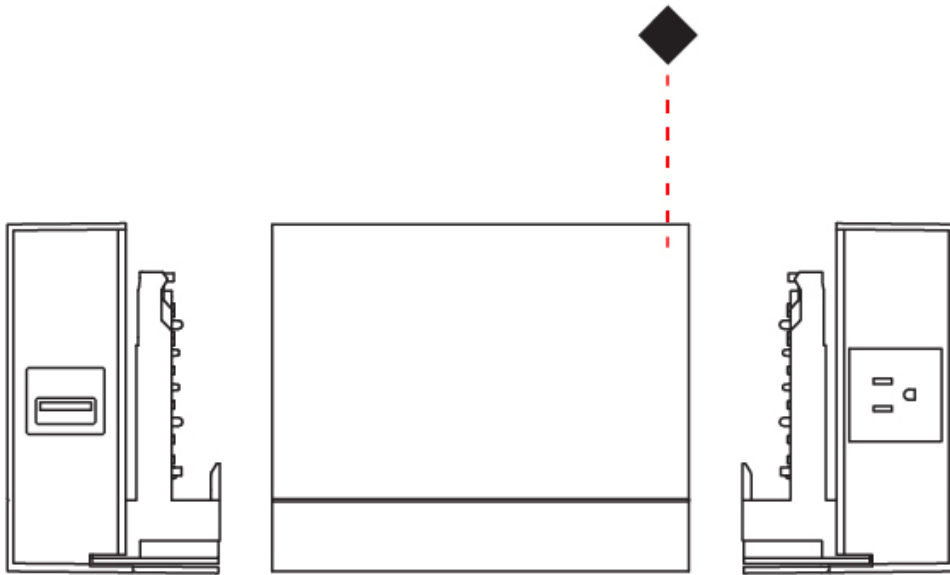

NODO

A7900047-

PROJECT _____

TYPE _____

SPECIFIER _____

QUANTITY _____

DATE _____

Disclaimer

white surface with white sides, satin silver surface with white sides, black surface with black sides