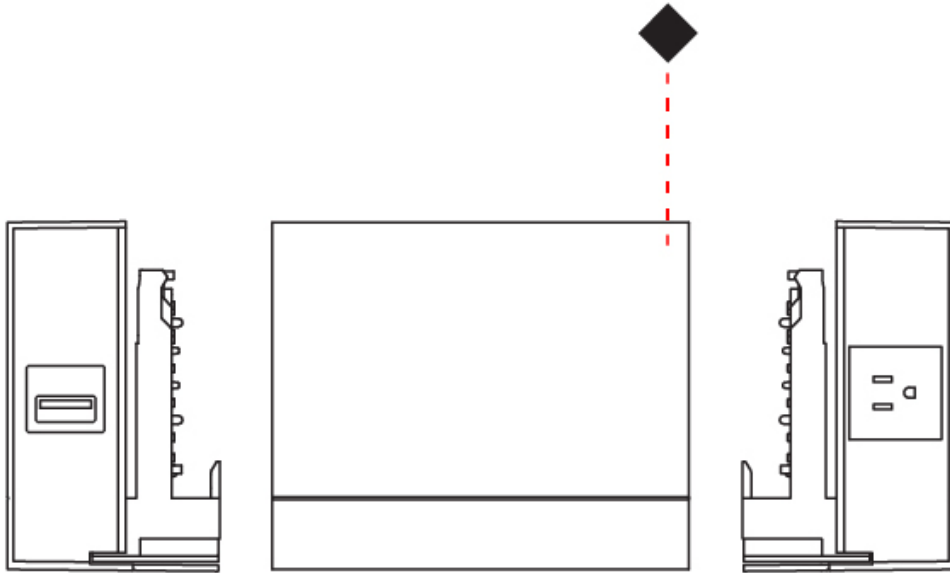

PROJECT

TYPE

SPECIFIER

QUANTITY

DATE

Disclaimer

white surface with white sides, satin silver surface with white sides, black surface with black sides