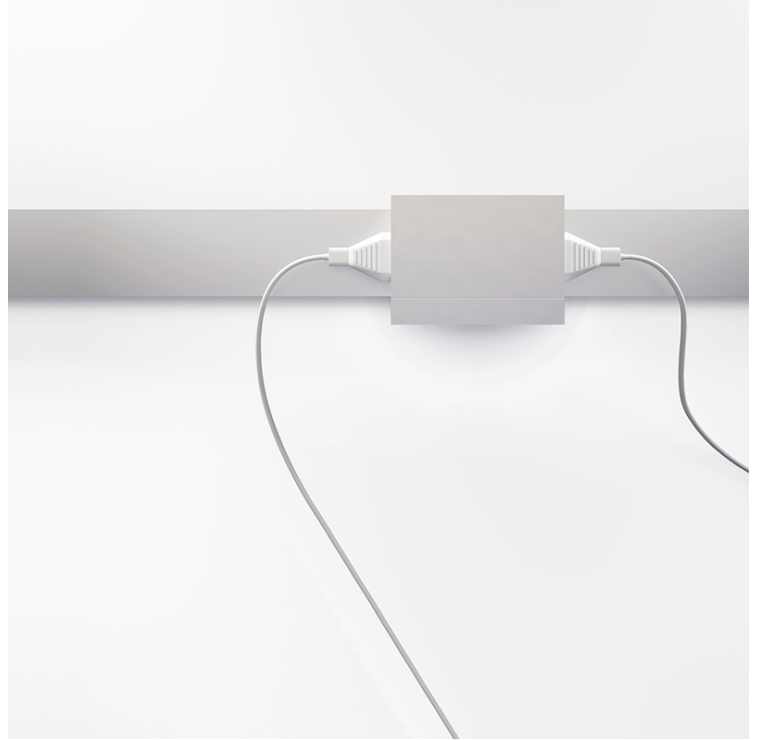

NODO

A7900047-

base number Finish
Options

PROJECT
TYPE
SPECIFIER
QUANTITY
DATE

DESCRIPTION

NODO BOX-Slim Box - 1 x USB Port (Single Side) + 1 x 3 Prong Receptacle (Single Side) - Maximum load per socket (127V) 20amp (2000W)

1. To build a product code in our configurator select the specify button on the base model # product page
2. To build a manual product code on this datasheet choose from the options listed below in blue font and add the suffix to the base model #

GENERAL

Series: Nodo
Partner: Letroh
Division: Architectural

PHYSICAL

Shape: Rectangle
Length (mm): 102
Length (in): 4
Width (mm): 52
Width (in): 2 1/16
Height (mm): 86
Height (in): 3 3/8
Fixture Finish: SSR / WHI / BLK
Fixture Material: Aluminum

ELECTRICAL

Max. Wattage Per Lamp (W): 2000
Input Voltage (V): 127

RATINGS AND CERTIFICATIONS

Certified By: Certified for North American Standards
IP rating: IP20