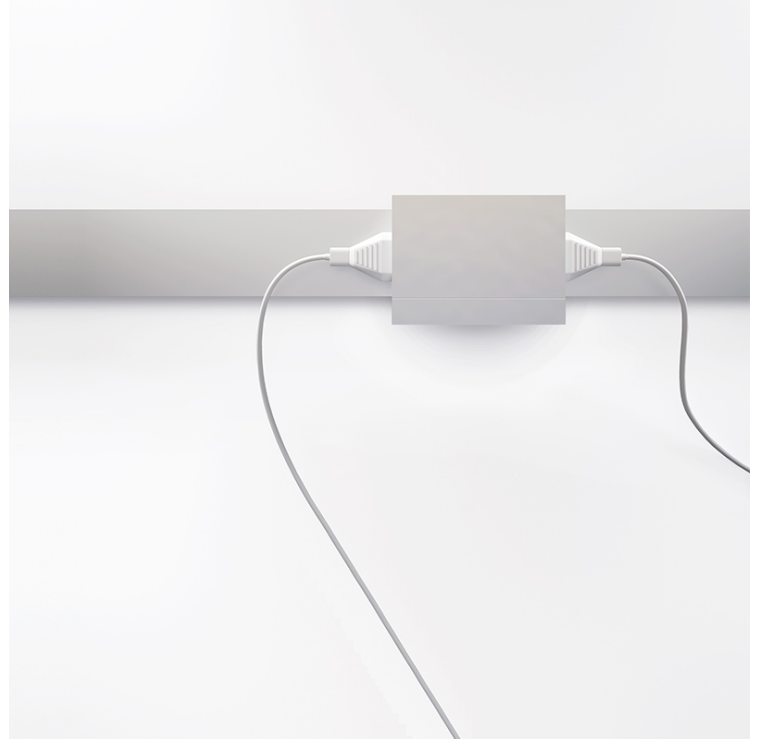

PROJECT _____
TYPE _____
SPECIFIER _____
QUANTITY _____
DATE _____

NODO

A7900047-

base number _____
Finish Options _____

DESCRIPTION

NODO BOX-Slim Box - 1 x USB Port (Single Side) + 1 x 3 Prong Receptacle (Single Side) - Maximum load per socket (127V) 20amp (2000W)

1. To build a product code in our configurator select the specify button on the base model # product page
2. To build a manual product code on this datasheet choose from the options listed below in blue font and add the suffix to the base model #

GENERAL

Series: Nodo _____
Partner: Letroh _____
Division: Architectural _____

PHYSICAL

Shape: Rectangle _____
Length (mm): 102 _____
Length (in): 4 _____
Width (mm): 52 _____
Width (in): 2 1/16 _____
Height (mm): 86 _____
Height (in): 3 3/8 _____
Fixture Finish: [SSR / WHI / BLK](#) _____
Fixture Material: Aluminum _____

ELECTRICAL

Max. Wattage Per Lamp (W): 2000 _____
Input Voltage (V): 127 _____

RATINGS AND CERTIFICATIONS

Certified By: Certified for North American Standards _____
IP rating: IP20 _____