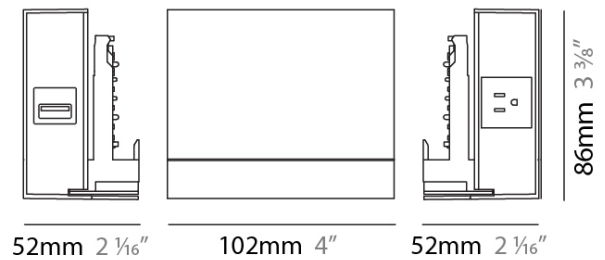

PROJECT _____
TYPE _____
SPECIFIER _____
QUANTITY _____
DATE _____

NODO

A7900047-

base number _____
Finish Options _____

DESCRIPTION

NODO BOX-Slim Box - 1 x USB Port (Single Side) + 1 x 3 Prong Receptacle (Single Side) - Maximum load per socket (127V) 20amp (2000W)

1. To build a product code in our configurator select the specify button on the base model # product page
2. To build a manual product code on this datasheet choose from the options listed below in blue font and add the suffix to the base model #

GENERAL

Series: Nodo _____
Partner: Letroh _____
Division: Architectural _____

PHYSICAL

Shape: Rectangle _____
Length (mm): 102 _____
Length (in): 4 _____
Width (mm): 52 _____
Width (in): 2 1/16 _____
Height (mm): 86 _____
Height (in): 3 3/8 _____
Fixture Finish: [SSR / WHI / BLK](#) _____
Fixture Material: Aluminum _____

ELECTRICAL

Max. Wattage Per Lamp (W): 2000 _____
Input Voltage (V): 127 _____

RATINGS AND CERTIFICATIONS

Certified By: Certified for North American Standards _____
IP rating: IP20 _____