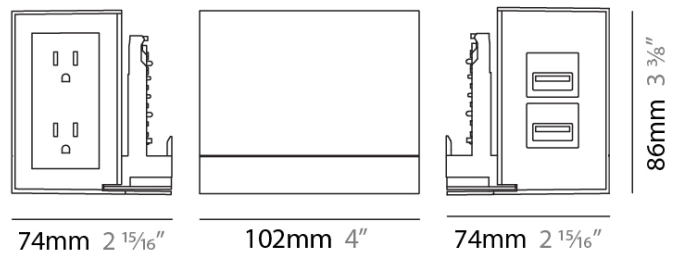

NODO

A7900049-

base number Finish
Options

PROJECT
TYPE
SPECIFIER
QUANTITY
DATE

DESCRIPTION

NODO BOX-Large Box - 2 x USB Port (Single Side) + 2 x 3 Prong Receptacle (Single Side) - Maximum load per socket (127V) 20amp (2000W)

1. To build a product code in our configurator select the specify button on the base model # product page
2. To build a manual product code on this datasheet choose from the options listed below in blue font and add the suffix to the base model #

GENERAL

Series: Nodo
Partner: Letroh
Division: Architectural

PHYSICAL

Shape: Rectangle
Length (mm): 102
Length (in): 4
Width (mm): 74
Width (in): 2 ¹⁵/₁₆
Height (mm): 86
Height (in): 3 ³/₈
Fixture Finish: SSR / WHI / BLK
Fixture Material: Aluminum

ELECTRICAL

Max. Wattage Per Lamp (W): 2000
Input Voltage (V): 127

RATINGS AND CERTIFICATIONS

Certified By: Certified for North American Standards
IP rating: IP20