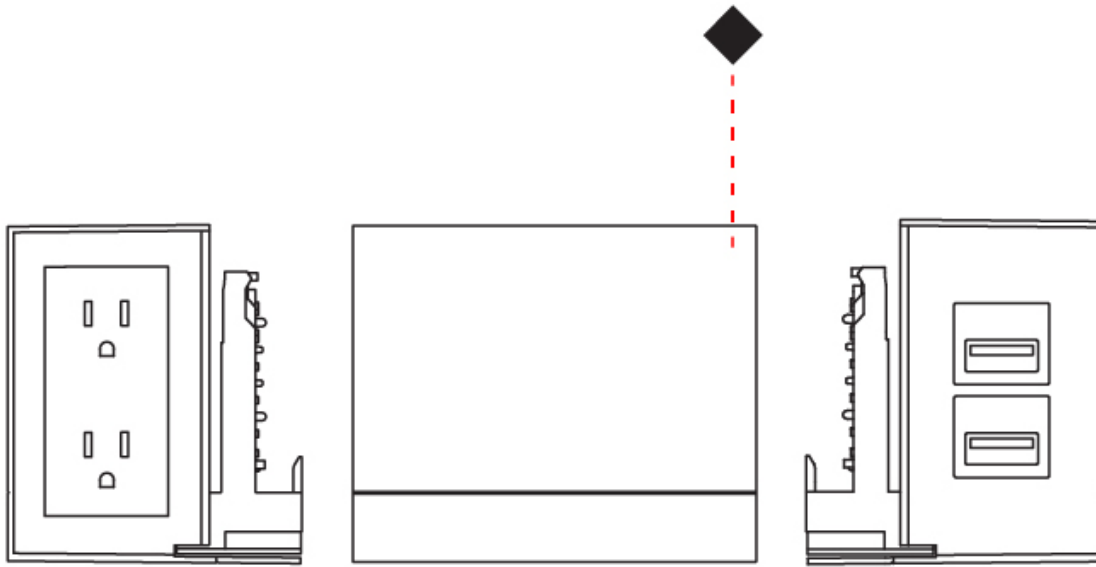

NODO

A7900049-

PROJECT _____

TYPE _____

SPECIFIER _____

QUANTITY _____

DATE _____

Disclaimer

white surface with white sides, satin silver surface with white sides, black surface with black sides