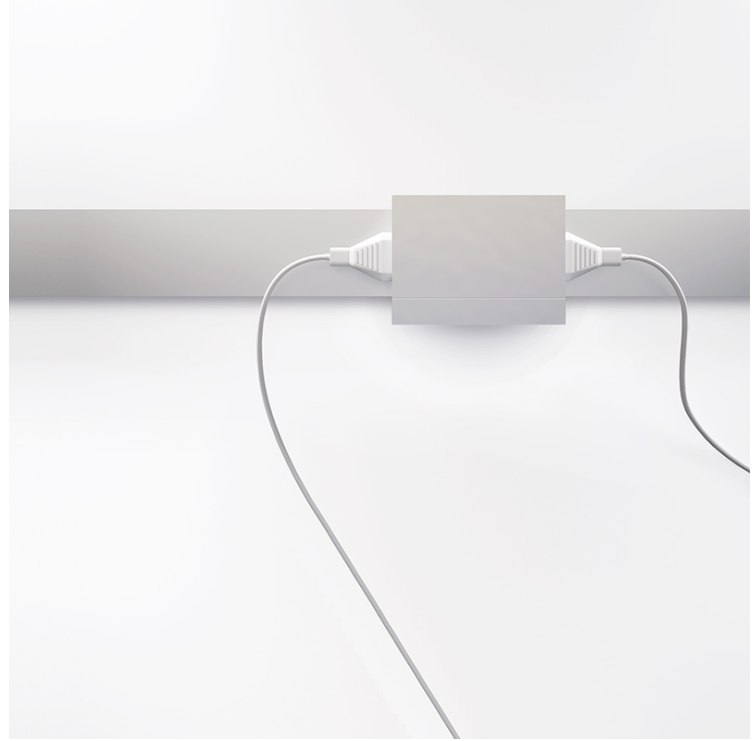

NODO

A7900049-

base number Finish
Options

PROJECT
TYPE
SPECIFIER
QUANTITY
DATE

DESCRIPTION

NODO BOX-Large Box - 2 x USB Port (Single Side) + 2 x 3 Prong Receptacle (Single Side) - Maximum load per socket (127V) 20amp (2000W)

1. To build a product code in our configurator select the specify button on the base model # product page
2. To build a manual product code on this datasheet choose from the options listed below in blue font and add the suffix to the base model #

GENERAL

Series: Nodo
Partner: Letroh
Division: Architectural

PHYSICAL

Shape: Rectangle
Length (mm): 102
Length (in): 4
Width (mm): 74
Width (in): 2 ¹⁵/₁₆
Height (mm): 86
Height (in): 3 ³/₈
Fixture Finish: SSR / WHI / BLK
Fixture Material: Aluminum

ELECTRICAL

Max. Wattage Per Lamp (W): 2000
Input Voltage (V): 127

RATINGS AND CERTIFICATIONS

Certified By: Certified for North American Standards
IP rating: IP20