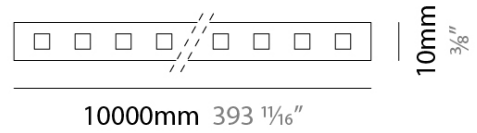

PROJECT _____
TYPE _____
SPECIFIER _____
QUANTITY _____
DATE _____

LEVEL

A7900053-

base number _____ Color _____
Temperature _____

DESCRIPTION

Level LED Strip - 10.000mm / 393 11/16" - 130W - 2700K / 3000K - 48V

1. To build a product code in our configurator select the specify button on the base model # product page
2. To build a manual product code on this datasheet choose from the options listed below in blue font and add the suffix to the base model #

GENERAL

Series: Level _____
Brand: Letroh _____
Division: Architectural _____
Subcategory: Profile _____

PHYSICAL

Shape: Rectangle _____
Length (mm): 10000 _____
Length (in): 393 ¹¹/₁₆ _____
Width (mm): 10 _____
Width (in): 3/8 _____
Weight (kg): 0.75 _____
Weight (lbs): 1.65 _____
Fixture Material: Aluminum _____

ELECTRICAL

Total Output Wattage (W): 130W (13W/m) _____

LED

Color Temperature (°K): 2700 / 3000 _____
Nominal Lumen (lm): 14300 / 15100 (1430/m / 1510/m) _____

RATINGS AND CERTIFICATIONS

Certified By: Certified for North American Standards _____
IP rating: IP20 _____