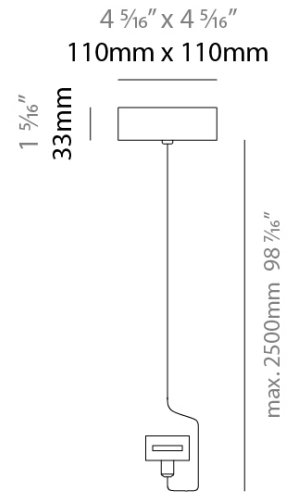

PROJECT
TYPE
SPECIFIER
QUANTITY
DATE

LEVEL

A7900054-

base number Finish
Options

DESCRIPTION

Level - Power feed - 2500mm

1. To build a product code in our configurator select the specify button on the base model # product page
2. To build a manual product code on this datasheet choose from the options listed below in blue font and add the suffix to the base model #

GENERAL

Series: Level
Brand: Letroh
Division: Architectural
Subcategory: Profile

PHYSICAL

Shape: Rectangle
Diameter (mm): 100
Diameter (in): $3 \frac{15}{16}$
Height (mm): 33
Height (in): $1 \frac{5}{16}$
Max. Overall Height (mm): 2533
Max. Overall Height (in): $99 \frac{3}{4}$
Fixture Finish: WHI / BLK
Fixture Material: Aluminum

RATINGS AND CERTIFICATIONS

Certified By: Certified for North American Standards
IP rating: IP20