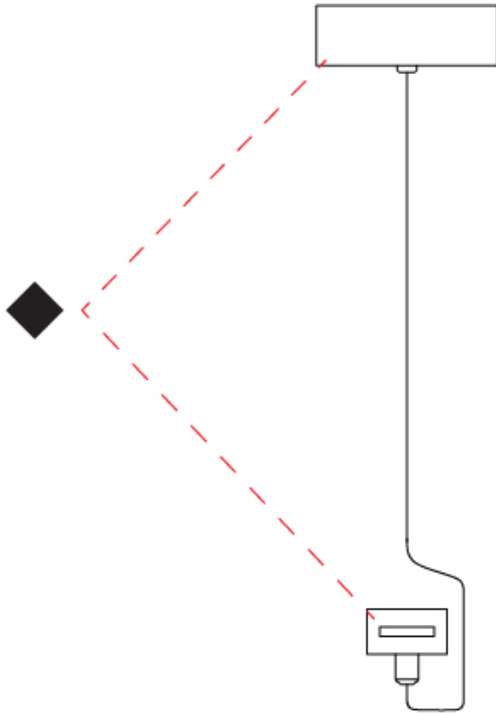

LEVEL

A7900054-

PROJECT

TYPE

SPECIFIER

QUANTITY

DATE

A