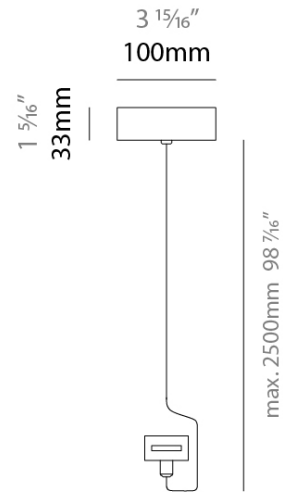

PROJECT _____
TYPE _____
SPECIFIER _____
QUANTITY _____
DATE _____

LEVEL

A7900054-

base number _____
Finish Options _____

DESCRIPTION
Level - Power feed - 2500mm

1. To build a product code in our configurator select the specify button on the base model # product page
2. To build a manual product code on this datasheet choose from the options listed below in blue font and add the suffix to the base model #

GENERAL
Series: Level _____
Partner: Letroh _____
Division: Architectural _____
Product Type: Linear Profiles _____

PHYSICAL
Shape: Rectangle _____
Diameter (mm): 100 _____
Diameter (in): 3 15/16 _____
Height (mm): 33 _____
Height (in): 1 5/16 _____
Max. Overall Height (mm): 2533 _____
Max. Overall Height (in): 99 3/4 _____
Fixture Finish: WHI / BLK _____
Fixture Material: Aluminum _____

RATINGS AND CERTIFICATIONS
Certified By: Certified for North American Standards _____
IP rating: IP20 _____