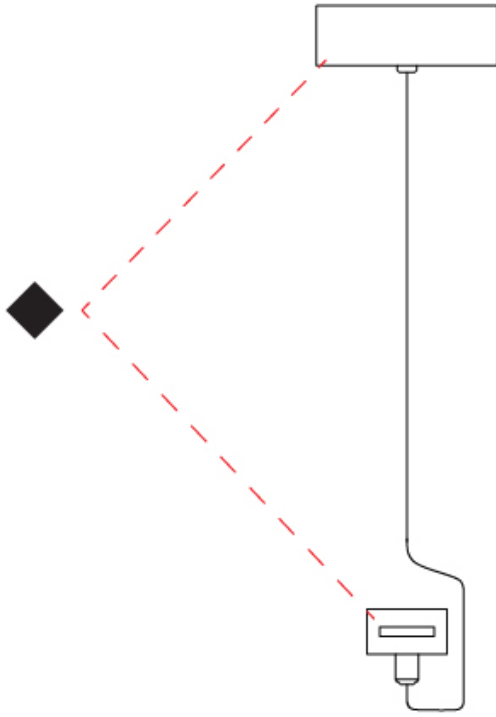

#### PHYSICAL

Shape: Rectangle  
 Diameter (mm): 100  
 Diameter (in):  $3 \frac{15}{16}$   
 Height (mm): 33  
 Height (in):  $1 \frac{5}{16}$   
 Max. Overall Height (mm): 2533  
 Max. Overall Height (in):  $99 \frac{3}{4}$   
 Fixture Finish: WHI / BLK  
 Fixture Material: Aluminum

## LEVEL