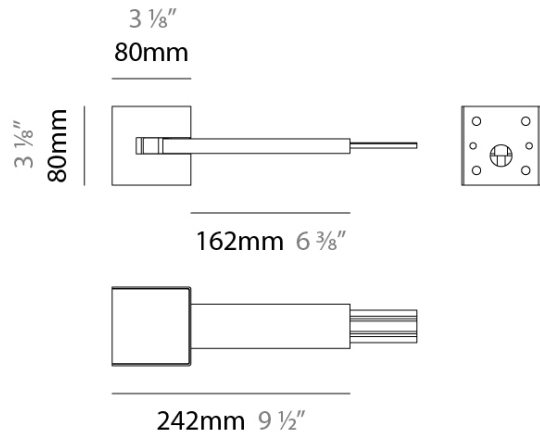

PROJECT _____
TYPE _____
SPECIFIER _____
QUANTITY _____
DATE _____

LEVEL

A7900055-

base number _____
Finish Options _____

DESCRIPTION
Level - Cube Wall fixing

1. To build a product code in our configurator select the specify button on the base model # product page
2. To build a manual product code on this datasheet choose from the options listed below in blue font and add the suffix to the base model #

GENERAL
Series: Level _____
Brand: Letroh _____
Division: Architectural _____
Subcategory: Profile _____

PHYSICAL
Shape: Rectangle _____
Length (mm): 80 _____
Length (in): 3 1/8" _____
Width (mm): 242 _____
Width (in): 9 1/2" _____
Height (mm): 80 _____
Height (in): 3 1/8" _____
Fixture Finish: WHI / BLK _____
Fixture Material: Aluminum _____

RATINGS AND CERTIFICATIONS
Certified By: Certified for North American Standards _____
IP rating: IP20 _____