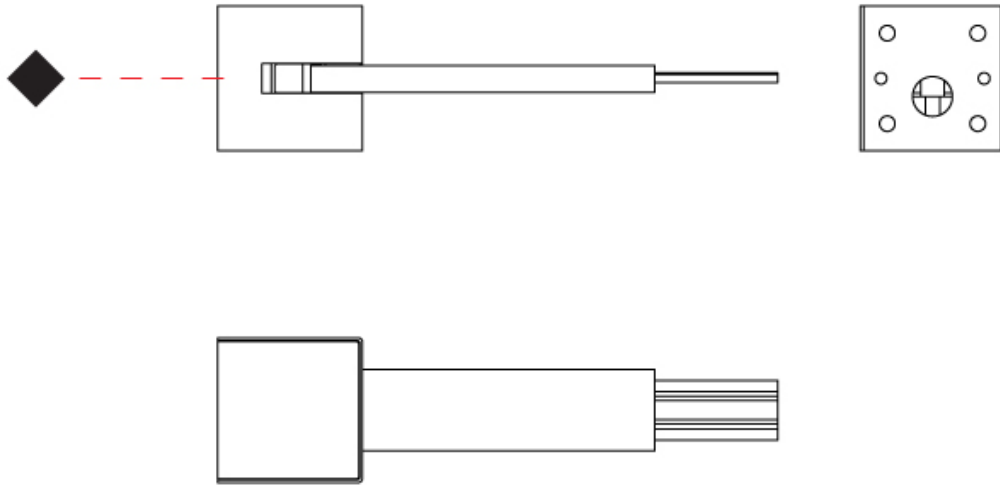

GENERAL
 Series: Level _____
 Brand: Letroh _____
 Division: Architectural _____
 Subcategory: Profile _____

PHYSICAL
 Shape: Rectangle _____
 Length (mm): 80 _____
 Length (in): 3 1/8" _____
 Width (mm): 242 _____
 Width (in): 9 1/2" _____
 Height (mm): 80 _____
 Height (in): 3 1/8" _____
 Fixture Finish: WHI / BLK _____
 Fixture Material: Aluminum _____

A

LEVEL

COLOR FINISH CHART

PROJECT

TYPE

SPECIFIER

QUANTITY

DATE