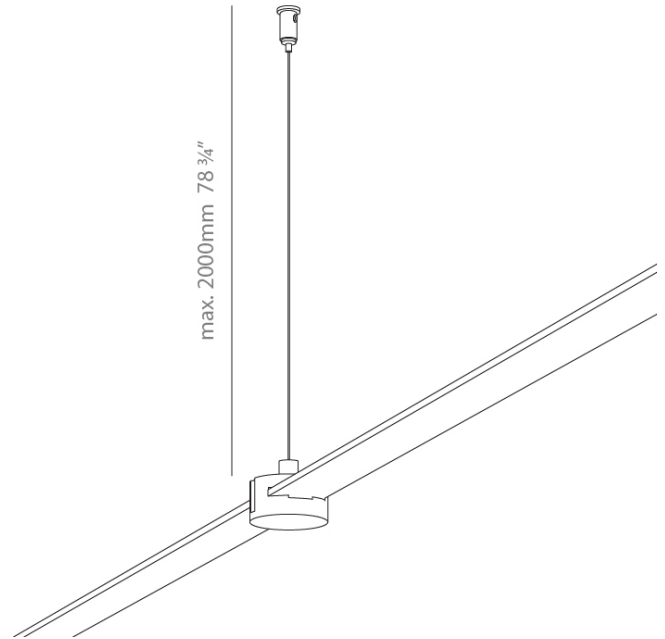

LEVEL

A7900061-

base number Finish
Options

PROJECT
TYPE
SPECIFIER
QUANTITY
DATE

DESCRIPTION

Level - Wire Support

1. To build a product code in our configurator select the specify button on the base model # product page
2. To build a manual product code on this datasheet choose from the options listed below in blue font and add the suffix to the base model #

GENERAL

Series: Level
Partner: Letroh
Division: Architectural
Product Type: Linear Profiles

PHYSICAL

Shape: Round
Max. Overall Height (mm): 2000
Max. Overall Height (in): 78 ³/₄"
Fixture Material: Aluminum

RATINGS AND CERTIFICATIONS

Certified By: Certified for North American Standards
IP rating: IP20