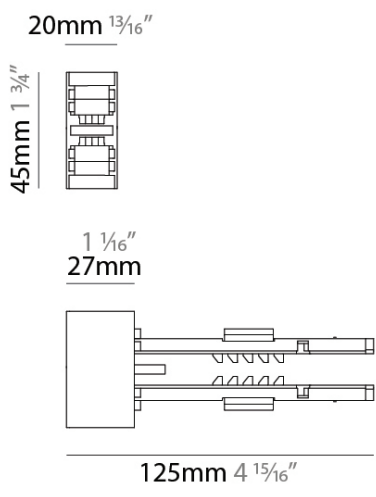

VIAVAI DUO

A7900087-

base number _____
Finish Options _____

DESCRIPTION
Viavai Duo - Power Feed for Suspension

1. To build a product code in our configurator select the specify button on the base model # product page
2. To build a manual product code on this datasheet choose from the options listed below in blue font and add the suffix to the base model #

GENERAL
Series: Viavai _____
Subseries: Viavai Duo _____
Partner: Letroh _____
Division: Architectural _____
Product Type: Linear Profiles _____

PHYSICAL
Shape: Rectangle _____
Length (mm): 125 _____
Length (in): 4 ¹⁵/₁₆ _____
Width (mm): 20 _____
Width (in): 13/16 _____
Height (mm): 45 _____
Height (in): 1 ³/₄ _____
Fixture Finish: WHI / BLK _____
Fixture Material: Aluminum _____

RATINGS AND CERTIFICATIONS
Certified By: Certified for North American Standards _____
IP rating: IP20 _____