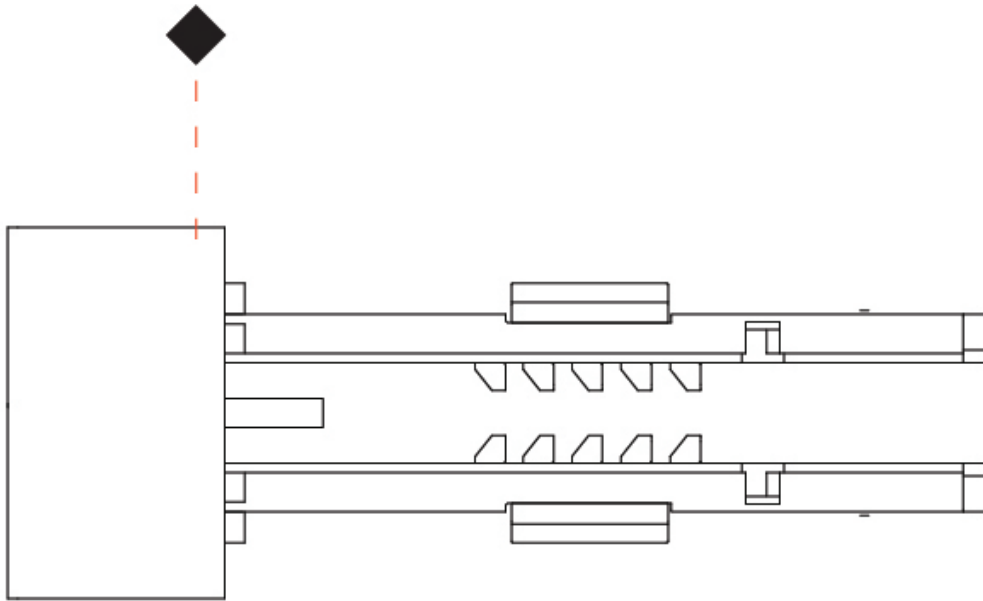

VIAVAI DUO

A7900087-

PROJECT

TYPE

SPECIFIER

QUANTITY

DATE

A