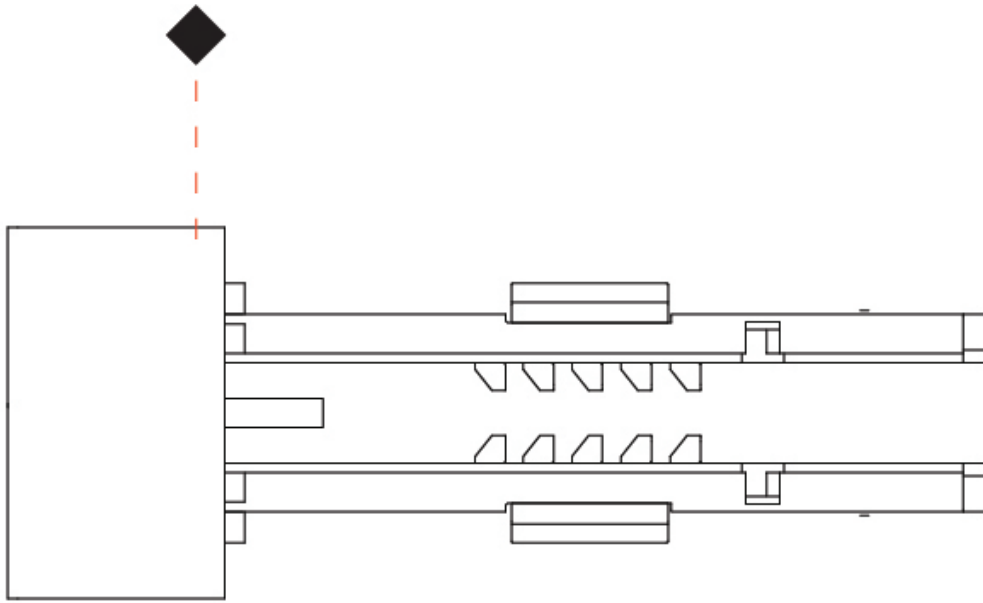

VIAVAI DUO

A7900087-

PROJECT

TYPE

SPECIFIER

QUANTITY

DATE

A