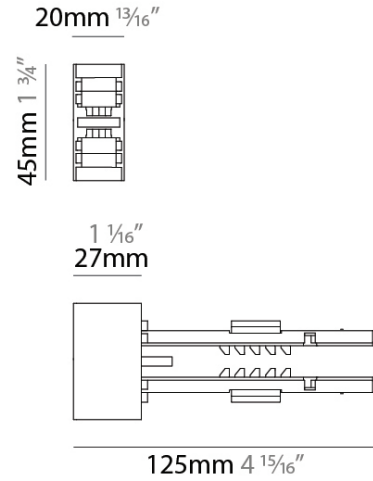

VIAVAI DUO

A7900087-

base number _____
Finish Options _____

DESCRIPTION

Viavai Duo - Power Feed for Suspension

1. To build a product code in our configurator select the specify button on the base model # product page
2. To build a manual product code on this datasheet choose from the options listed below in blue font and add the suffix to the base model #

GENERAL

Series: Viavai _____
Subseries: Viavai Duo _____
Partner: Letroh _____
Division: Architectural _____
Product Type: Linear Profiles _____

PHYSICAL

Shape: Rectangle _____
Length (mm): 125 _____
Length (in): 4 ¹⁵/₁₆ _____
Width (mm): 20 _____
Width (in): 13/16 _____
Height (mm): 45 _____
Height (in): 1 ³/₄ _____
Fixture Finish: WHI / BLK _____
Fixture Material: Aluminum _____

RATINGS AND CERTIFICATIONS

Certified By: Certified for North American Standards _____
IP rating: IP20 _____