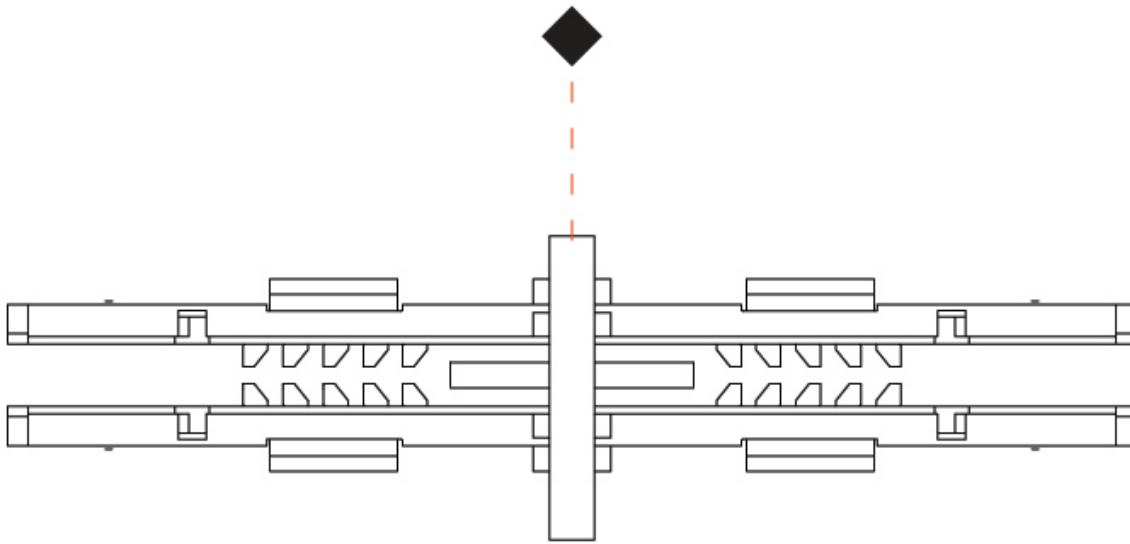

VIAVAI DUO

A7900088-

PROJECT

TYPE

SPECIFIER

QUANTITY

DATE

A