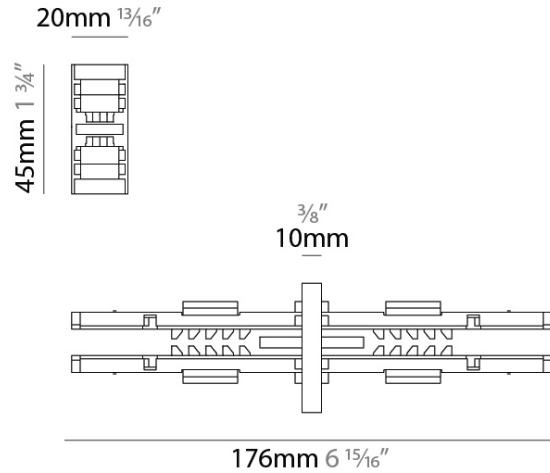

VIAVAI DUO

A7900088-

base number _____
Finish Options _____

DESCRIPTION

Viavai Duo - Linear Coupling for Suspension and Wall

1. To build a product code in our configurator select the specify button on the base model # product page
2. To build a manual product code on this datasheet choose from the options listed below in blue font and add the suffix to the base model #

GENERAL

Series: Viavai _____
Subseries: Viavai Duo _____
Partner: Letroh _____
Division: Architectural _____
Product Type: Linear Profiles _____

PHYSICAL

Shape: Rectangle _____
Length (mm): 176 _____
Length (in): 6 ¹⁵/₁₆ _____
Width (mm): 20 _____
Width (in): 13/16 _____
Height (mm): 45 _____
Height (in): 1 ³/₄ _____
Fixture Finish: WHI / BLK _____
Fixture Material: Aluminum _____

RATINGS AND CERTIFICATIONS

Certified By: Certified for North American Standards _____
IP rating: IP20 _____