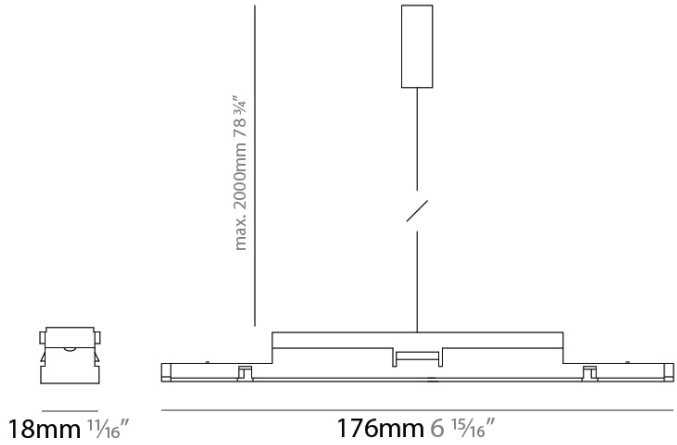

VIAVAI DUO

A7900090-

base number _____
Finish Options _____

DESCRIPTION
Viavai Duo - Suspension Accessory

1. To build a product code in our configurator select the specify button on the base model # product page
2. To build a manual product code on this datasheet choose from the options listed below in blue font and add the suffix to the base model #

GENERAL
Series: Viavai _____
Subseries: Viavai Duo _____
Partner: Letroh _____
Division: Architectural _____
Product Type: Linear Profiles _____

PHYSICAL
Shape: Rectangle _____
Length (mm): 176 _____
Length (in): 6 ¹⁵/₁₆ _____
Width (mm): 18 _____
Width (in): 11/16 _____
Fixture Finish: WHI / BLK _____
Fixture Material: Aluminum _____

RATINGS AND CERTIFICATIONS
Certified By: Certified for North American Standards _____
IP rating: IP20 _____