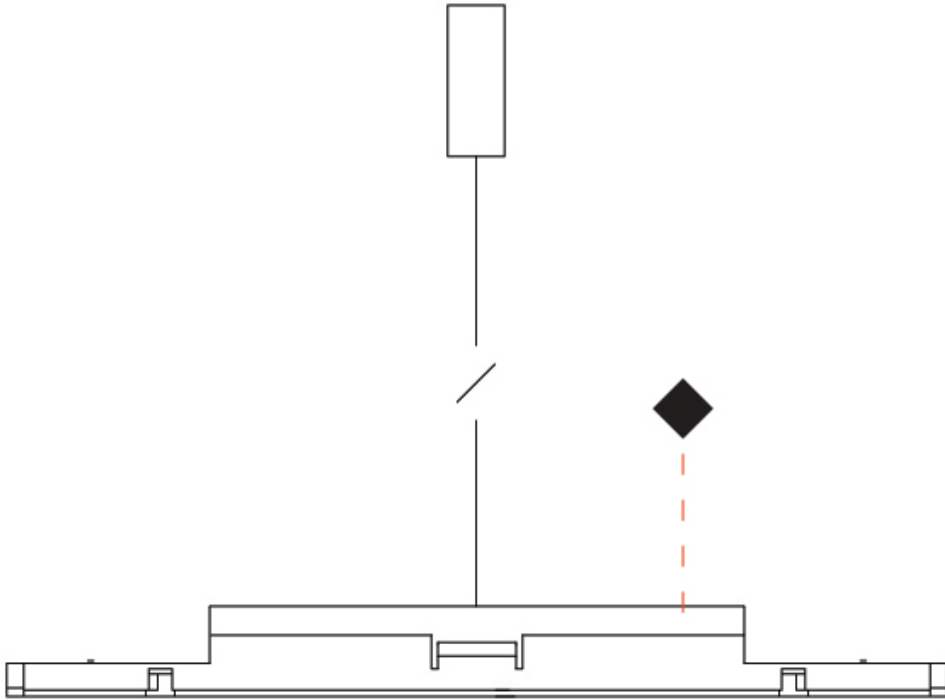

VIAVAI DUO

A7900090-

PROJECT _____

TYPE _____

SPECIFIER _____

QUANTITY _____

DATE _____

A