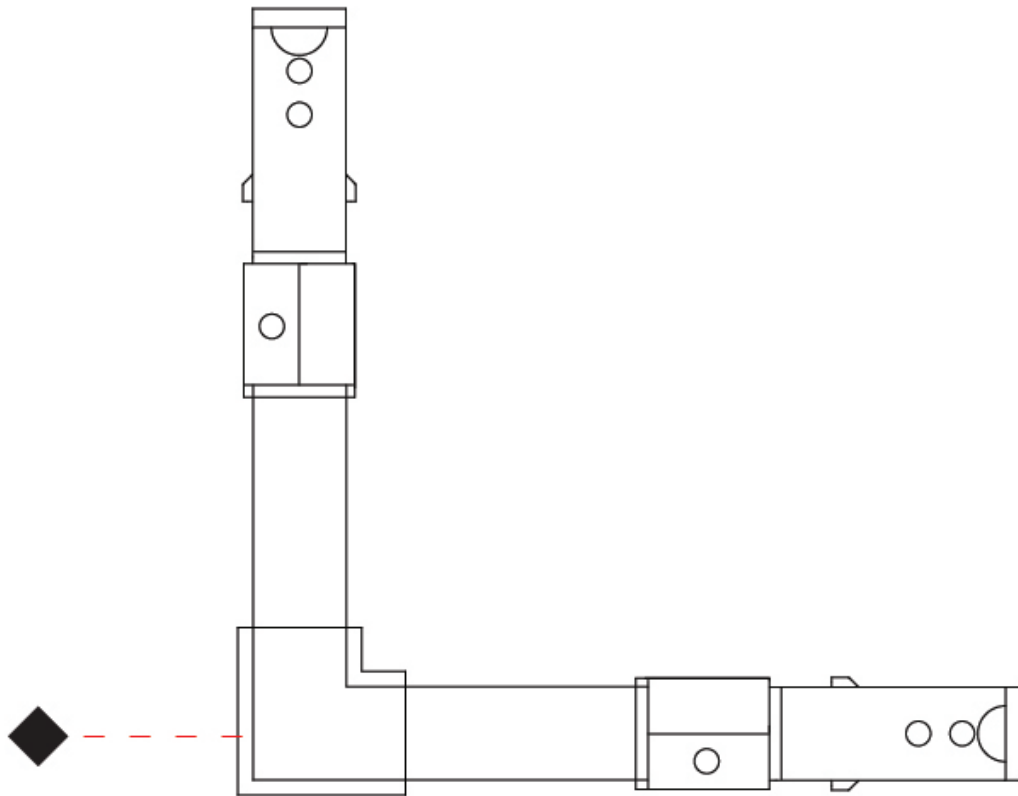

VIAVAI DUO

A7900091-

PROJECT

TYPE

SPECIFIER

QUANTITY

DATE