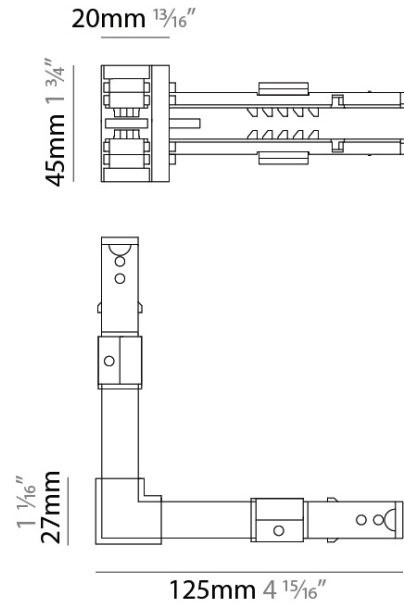

VIAVAI DUO

A7900091-

base number _____
Finish Options _____

DESCRIPTION

Viavai Duo - 90° Joint

1. To build a product code in our configurator select the specify button on the base model # product page
2. To build a manual product code on this datasheet choose from the options listed below in blue font and add the suffix to the base model #

GENERAL

Series: Viavai _____
Subseries: Viavai Duo _____
Partner: Letroh _____
Division: Architectural _____
Product Type: Linear Profiles _____

PHYSICAL

Shape: Rectangle _____
Length (mm): 125 _____
Length (in): 4 ¹⁵/₁₆ _____
Width (mm): 20 _____
Width (in): 13/16 _____
Height (mm): 45 _____
Height (in): 1 ³/₄ _____
Fixture Finish: WHI / BLK _____
Fixture Material: Aluminum _____

RATINGS AND CERTIFICATIONS

Certified By: Certified for North American Standards _____
IP rating: IP20 _____