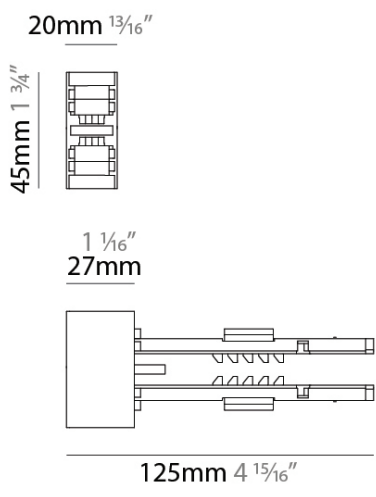

VIAVAI DUO

A7900095-

base number _____
Finish Options _____

DESCRIPTION
Viavai Duo - Power Feed for Wall

1. To build a product code in our configurator select the specify button on the base model # product page
2. To build a manual product code on this datasheet choose from the options listed below in blue font and add the suffix to the base model #

GENERAL
Series: Viavai _____
Subseries: Viavai Duo _____
Partner: Letroh _____
Division: Architectural _____
Product Type: Linear Profiles _____

PHYSICAL
Shape: Rectangle _____
Length (mm): 125 _____
Length (in): 4 ¹⁵/₁₆ _____
Width (mm): 20 _____
Width (in): 13/16 _____
Height (mm): 45 _____
Height (in): 1 ³/₄ _____
Fixture Finish: WHI / BLK _____
Fixture Material: Aluminum _____

RATINGS AND CERTIFICATIONS
Certified By: Certified for North American Standards _____
IP rating: IP20 _____