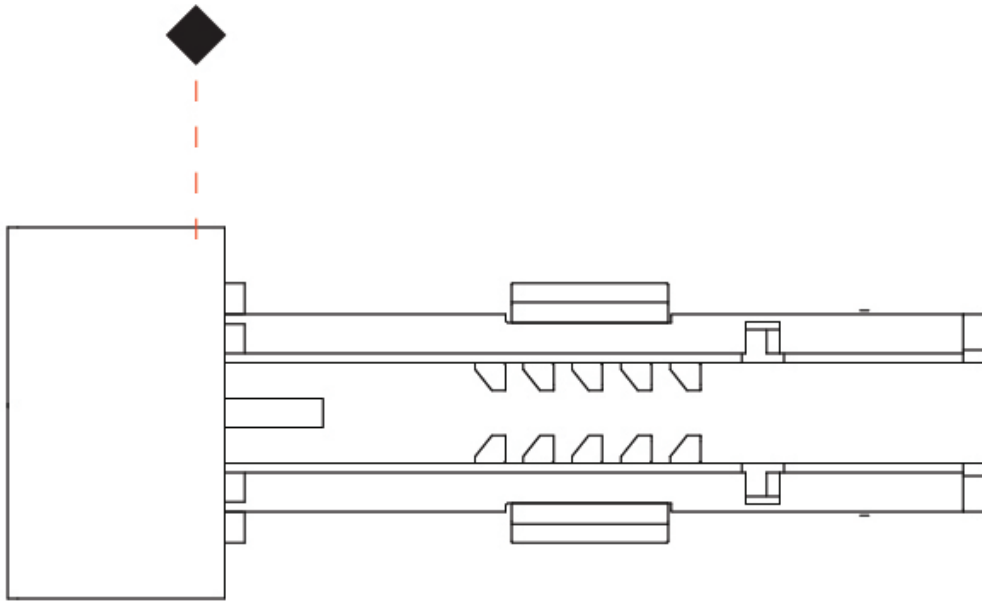

VIAVAI DUO

A7900095-

PROJECT _____

TYPE _____

SPECIFIER _____

QUANTITY _____

DATE _____

A