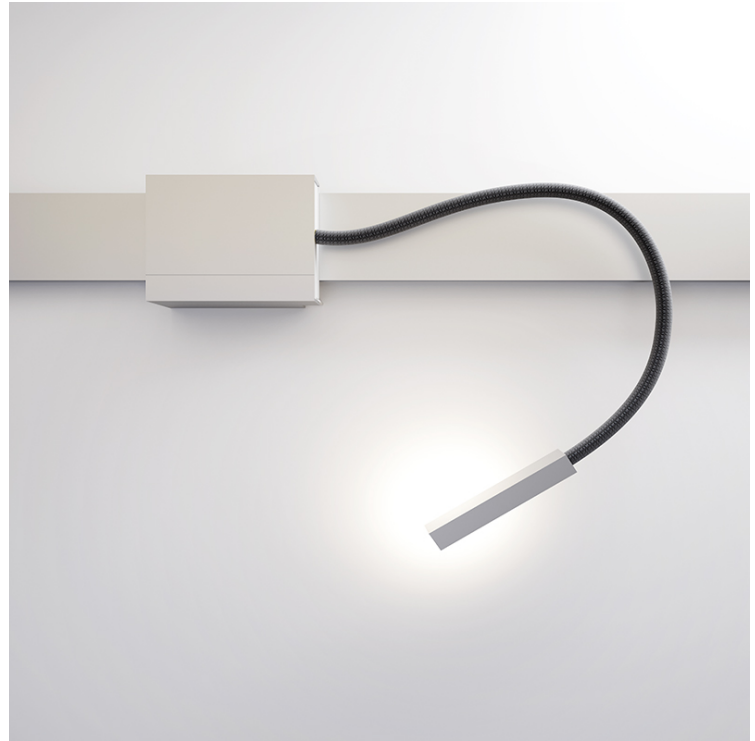

NUO

A7T00007-

base number Finish
Options

PROJECT
TYPE
SPECIFIER
QUANTITY
DATE

DESCRIPTION

NODO LIGHTS-Nuo - Right - Spotlight - 4.5W LED - 3000K - 400lm - 350mA - CRI90

- To build a product code in our configurator select the specify button on the base model # product page
- To build a manual product code on this datasheet choose from the options listed below in blue font and add the suffix to the base model #

GENERAL

Series: Nudo
Subseries: Nuo
Brand: Letroh
Division: Architectural

PHYSICAL

Diameter (mm): 15
Diameter (in): 9/16
Length (mm): 100
Length (in): 3 15/16
Extension (mm): 520
Extension (in): 20 1/2
Light Distribution: Adjustable / Direct
Weight (kg): 0.50
Weight (lbs): 1.1
Fixture Finish: SSR / WHI / BLK
Fixture Material: Aluminum

LED

Color Temperature (°K): 3000
Max. Delivered Lumen (lm): 400
CRI: >90 CRI
Lamp Life (hrs): 50000

RATINGS AND CERTIFICATIONS

Certified By: Certified for North American Standards
IP rating: IP20

Hose: Ø9mm 3/8"
Maximum extension 520mm 20 1/2"