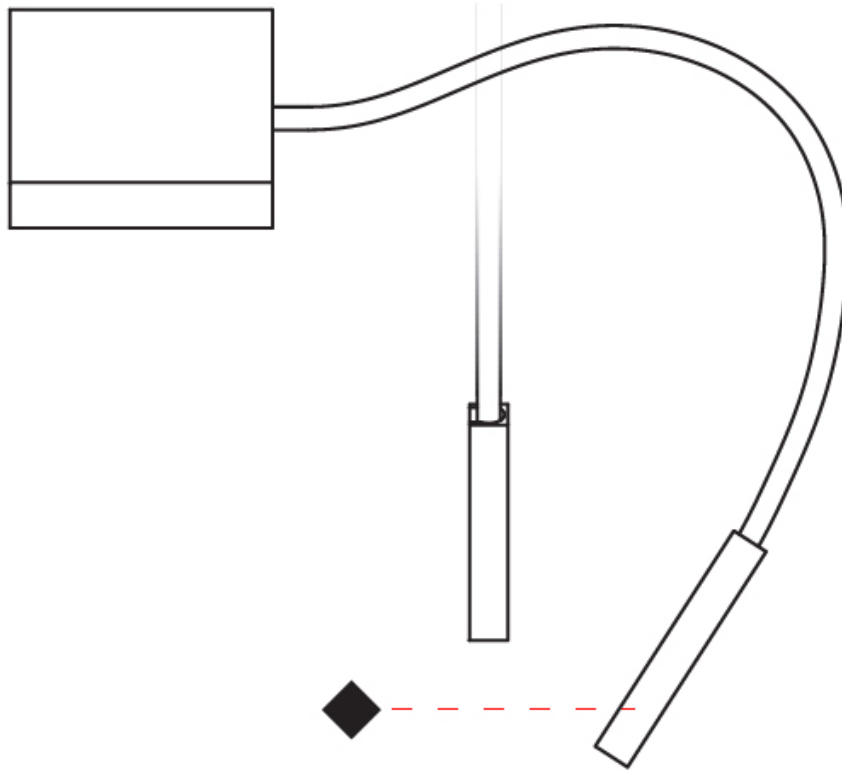

#### PHYSICAL

Diameter (mm): 15  
 Diameter (in): 9/16  
 Length (mm): 100  
 Length (in): 3 15/16  
 Extension (mm): 520  
 Extension (in): 20 1/2  
 Weight (kg): 0.50  
 Weight (lbs): 1.1  
 Fixture Finish: SSR / WHI / BLK  
 Fixture Material: Aluminum

#### RATINGS AND CERTIFICATIONS

Certified By: Certified for North American Standards  
 IP rating: IP20

Hose: Ø9mm 3/8"  
 Maximum extension 520mm 20 1/2"

PROJECT

TYPE

SPECIFIER

QUANTITY

DATE