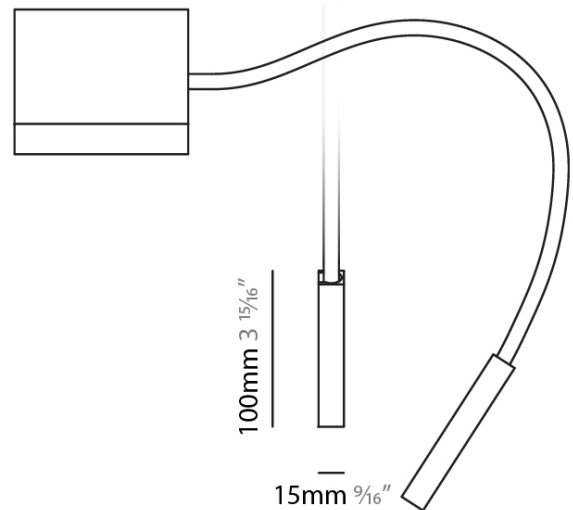

GENERAL

Series: Nudo
Subseries: Nuo
Brand: Letroh
Division: Architectural

PHYSICAL

Diameter (mm): 15
Diameter (in): 9/16
Length (mm): 100
Length (in): 3 15/16
Extension (mm): 520
Extension (in): 20 1/2
Light Distribution: Adjustable / Direct
Weight (kg): 0.50
Weight (lbs): 1.1
Fixture Finish: SSR / WHI / BLK
Fixture Material: Aluminum

LED

Color Temperature (°K): 3000
Max. Delivered Lumen (lm): 400
CRI: >90 CRI
Lamp Life (hrs): 50000

RATINGS AND CERTIFICATIONS

Certified By: Certified for North American Standards
IP rating: IP20

Hose: Ø9mm 3/8"
Maximum extension 520mm 20 1/2"

IP RATING

IP20	protected against ingress of solid bodies greater than 12.5mm (finger)
IP33	protected against ingress of solid bodies greater than 2.5mm protected against sprays of water up to 60 degrees from the vertical (rain)
IP40	protected against ingress of solid bodies greater than 1mm (wire) no protection against the ingress of moisture
IP43	protected against ingress of solid bodies greater than 1mm (wire) protected against sprays of water up to 60 degrees from the vertical (rain)
IP44	protected against ingress of solid bodies greater than 1mm (wire) protected against water splashed from all directions
IP54	protected against limited ingress of dust (wet rooms/covered outdoor areas) protected against water splashed from all directions
IP65	protected against ingress of dust protected against jets of water
IP66	protected against ingress of dust protected against powerful jets of water or heavy seas
IP67	protected against ingress of dust protected against immersion of water between 15cm - 1m for 30 minutes
IP68	protected against ingress of dust protected against immersion of water under pressure for long periods