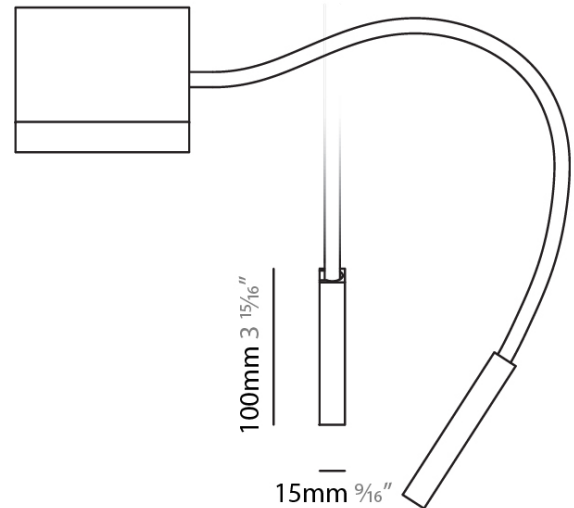

#### PHYSICAL

Diameter (mm): 15  
 Diameter (in): 9/16  
 Length (mm): 100  
 Length (in): 3 15/16  
 Extension (mm): 520  
 Extension (in): 20 1/2  
 Weight (kg): 0.50  
 Weight (lbs): 1.1  
 Fixture Finish: SSR / WHI / BLK  
 Fixture Material: Aluminum

#### RATINGS AND CERTIFICATIONS

Certified By: Certified for North American Standards  
 IP rating: IP20

Hose: Ø9mm 3/8"  
 Maximum extension 520mm 20 1/2"

PROJECT

TYPE

SPECIFIER

QUANTITY

DATE