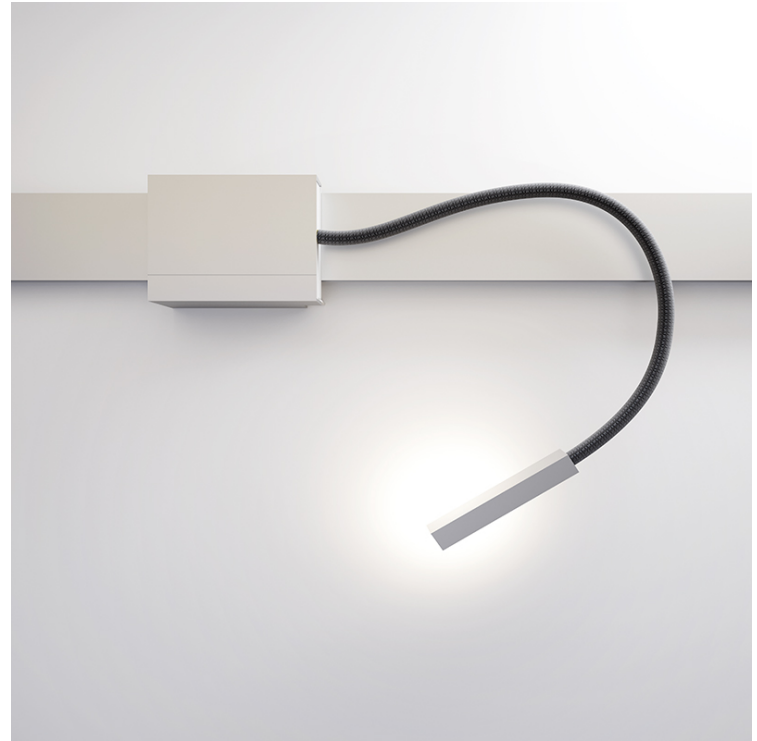

NUO

A7T00007-

base number Finish
Options

PROJECT
TYPE
SPECIFIER
QUANTITY
DATE

DESCRIPTION

NODO LIGHTS-Nuo - Right - Spotlight - 4.5W LED - 3000K - 400lm - 350mA - CRI90

1. To build a product code in our configurator select the specify button on the base model # product page
2. To build a manual product code on this datasheet choose from the options listed below in blue font and add the suffix to the base model #

GENERAL

Series: Nudo
Subseries: Nuo
Partner: Letroh
Division: Architectural
Light Distribution: Adjustable / Direct

PHYSICAL

Diameter (mm): 15
Diameter (in): 9/16
Length (mm): 100
Length (in): 3 15/16
Extension (mm): 520
Extension (in): 20 1/2
Weight (kg): 0.50
Weight (lbs): 1.1
Fixture Finish: SSR / WHI / BLK
Fixture Material: Aluminum

ELECTRICAL

Lamp Type: LED
Input Wattage (W): 4.5
Dimming: Non-Dimmable
Driver Included: Yes
Driver Location: Integrated
Driver Type: Constant Current - 120Vac
Driver Class: Class 2
Input Voltage (V): 120
Constant Current (MA): 350

LED

Color Temperature (°K): 3000
Max. Delivered Lumen (lm): 400
CRI: >90 CRI
Lamp Life (hrs): 50000

RATINGS AND CERTIFICATIONS

Certified By: Certified for North American Standards
IP rating: IP20

Hose: Ø9mm 3/8"
Maximum extension 520mm 20 1/2"