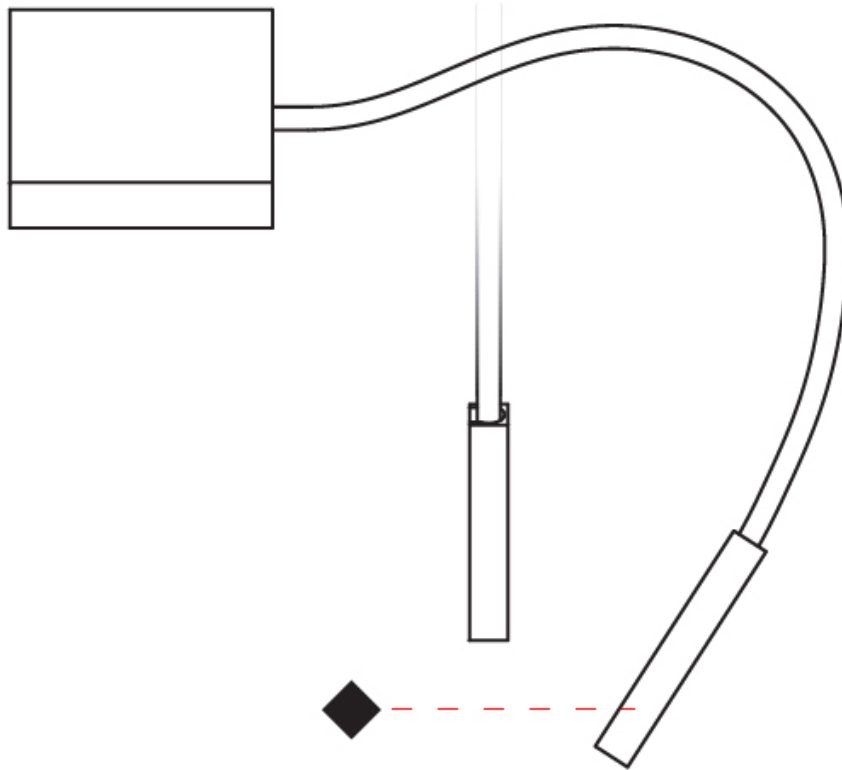

PROJECT
TYPE
SPECIFIER
QUANTITY
DATE