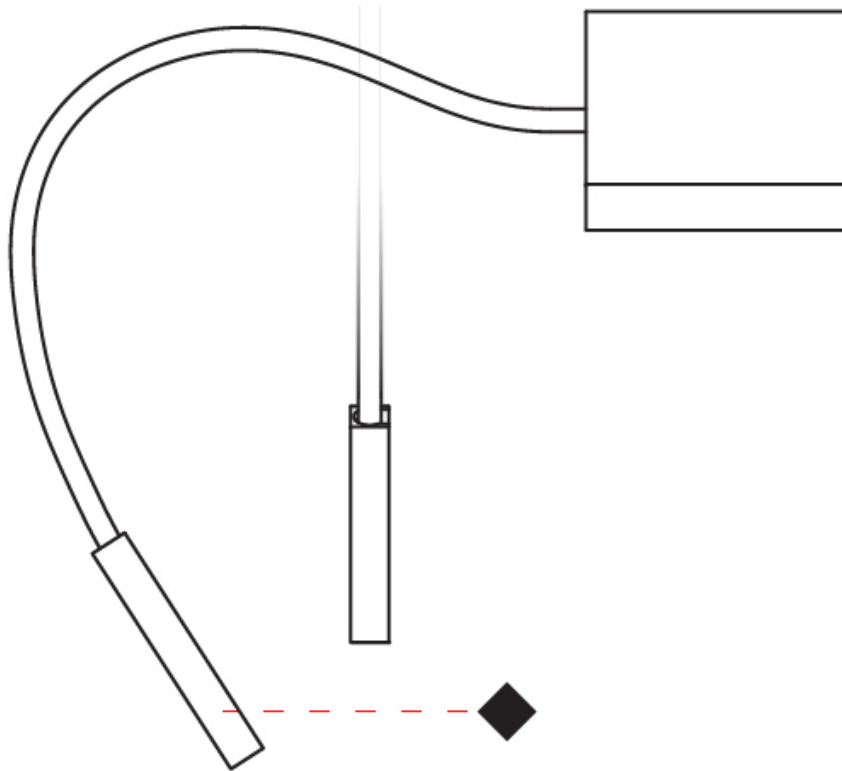

Hose: Ø9mm 3/8"
 Maximum extension 520mm 20 1/2"

PROJECT

TYPE

SPECIFIER

QUANTITY

DATE

PROJECT _____

TYPE _____