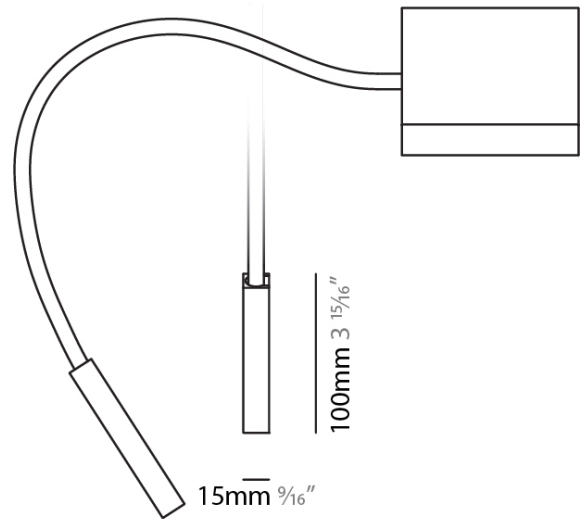

NUO

A7T00008-

base number _____
 Finish Options _____

DESCRIPTION
 NODO LIGHTS - Nuo - Left - Spotlight - 4.5W LED - 3000K - 350mA - CRI90 -

- To build a product code in our configurator select the specify button on the base model # product page
- To build a manual product code on this datasheet choose from the options listed below in blue font and add the suffix to the base model #

GENERAL
 Series: Nodo _____
 Subseries: Nuo _____
 Partner: Letroh _____
 Division: Architectural _____

PHYSICAL
 Diameter (mm): 15 _____
 Diameter (in): 9/16 _____
 Length (mm): 100 _____
 Length (in): 3 15/16 _____
 Extension (mm): 520 _____
 Extension (in): 20 1/2 _____
 Fixture Finish: SSR / WHI / BLK _____
 Fixture Material: Aluminum _____

Hose: Ø9mm 3/8"
 Maximum extension 520mm 20 1/2"

PROJECT

TYPE

SPECIFIER

QUANTITY

DATE

PROJECT _____

TYPE _____

IP RATING

	protected against ingress of solid bodies greater than 12.5mm (finger)
	protected against ingress of solid bodies greater than 2.5mm protected against sprays of water up to 60 degrees from the vertical (rain)
	protected against ingress of solid bodies greater than 1mm (wire) no protection against the ingress of moisture
	protected against ingress of solid bodies greater than 1mm (wire) protected against sprays of water up to 60 degrees from the vertical (rain)
	protected against ingress of solid bodies greater than 1mm (wire) protected against water splashed from all directions
	protected against limited ingress of dust (wet rooms/covered outdoor areas) protected against water splashed from all directions
	protected against ingress of dust protected against jets of water
	protected against ingress of dust protected against powerful jets of water or heavy seas
	protected against ingress of dust protected against immersion of water between 15cm - 1m for 30 minutes
	protected against ingress of dust protected against immersion of water under pressure for long periods