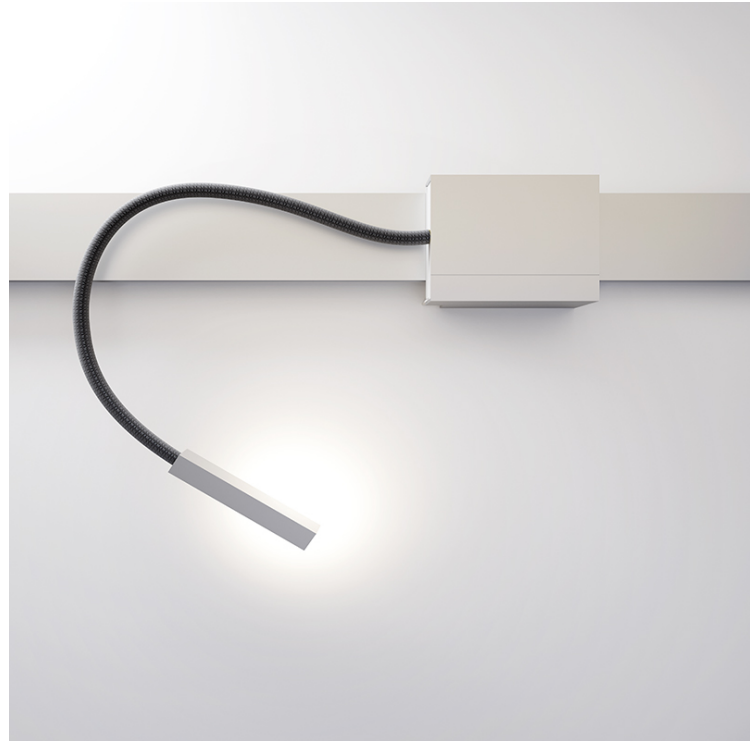

NUO

A7T00008-

base number _____
Finish Options _____

DESCRIPTION
NODO LIGHTS - Nuo - Left - Spotlight - 4.5W LED - 3000K - 350mA - CRI90 -

1. To build a product code in our configurator select the specify button on the base model # product page
2. To build a manual product code on this datasheet choose from the options listed below in blue font and add the suffix to the base model #

GENERAL
Series: Nodo _____
Subseries: Nuo _____
Partner: Letroh _____
Division: Architectural _____

PHYSICAL
Diameter (mm): 15 _____
Diameter (in): 9/16 _____
Length (mm): 100 _____
Length (in): 3 15/16 _____
Extension (mm): 520 _____
Extension (in): 20 1/2 _____
Fixture Finish: SSR / WHI / BLK _____
Fixture Material: Aluminum _____

ELECTRICAL
Lamp Type: LED _____
Input Wattage (W): 4.5 _____
Dimming: Non-Dimmable _____
Driver Included: Yes _____
Driver Location: Integrated _____
Driver Type: Constant Current - 120Vac _____
Driver Class: Class 2 _____
Input Voltage (V): 120 _____
Constant Current (MA): 350 _____

LED
Color Temperature (°K): 3000 _____
Max. Delivered Lumen (lm): 400 _____
CRI: >90 CRI _____
Lamp Life (hrs): 50000 _____

RATINGS AND CERTIFICATIONS
Certified By: Certified for North American Standards _____
IP rating: IP20 _____

Hose: Ø9mm 3/8"
Maximum extension 520mm 20 1/2"