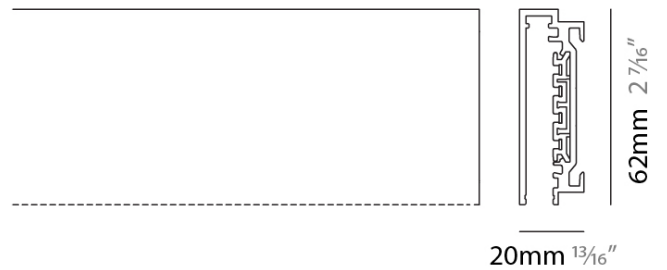

PROJECT _____
TYPE _____
SPECIFIER _____
QUANTITY _____
DATE _____

NODO SURFACE

A7T00011-

base number _____
Finish Options _____

DESCRIPTION
1-Phase Track - 1000mm

1. To build a product code in our configurator select the specify button on the base model # product page
2. To build a manual product code on this datasheet choose from the options listed below in blue font and add the suffix to the base model #

GENERAL
Series: Nodo _____
Partner: Letroh _____
Division: Architectural _____
Installation: Surface _____
Product Type: Linear Profiles _____
Mounting Location: Wall _____

PHYSICAL
Shape: Rectangle _____
Length (mm): 1000 _____
Length (in): 39 3/8 _____
Width (mm): 20 _____
Width (in): 13/16 _____
Height (mm): 62 _____
Height (in): 2 7/16 _____
Weight (kg): 1 _____
Weight (lbs): 2.205 _____
Fixture Finish: SSR / WHI / BLK _____
Fixture Material: Aluminum _____

RATINGS AND CERTIFICATIONS
Certified By: Certified for North American Standards _____
IP rating: IP20 _____

----- INDICATES OPEN SIDE