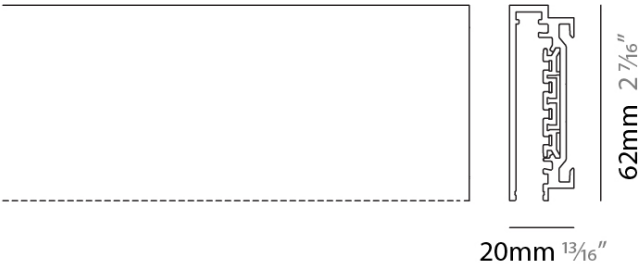

PROJECT _____
TYPE _____
SPECIFIER _____
QUANTITY _____
DATE _____

NODO SURFACE

A7T00011-

base number _____
Finish Options _____

DESCRIPTION
1-Phase Track - 1000mm

1. To build a product code in our configurator select the specify button on the base model # product page
2. To build a manual product code on this datasheet choose from the options listed below in blue font and add the suffix to the base model #

GENERAL
Series: Nodo _____
Partner: Letroh _____
Division: Architectural _____
Installation: Surface _____
Product Type: Linear Profiles _____
Mounting Location: Wall _____

PHYSICAL
Shape: Rectangle _____
Length (mm): 1000 _____
Length (in): 39 3/8 _____
Width (mm): 20 _____
Width (in): 13/16 _____
Height (mm): 62 _____
Height (in): 2 7/16 _____
Weight (kg): 1 _____
Weight (lbs): 2.205 _____
Fixture Finish: SSR / WHI / BLK _____
Fixture Material: Aluminum _____

RATINGS AND CERTIFICATIONS
Certified By: Certified for North American Standards _____
IP rating: IP20 _____

----- INDICATES OPEN SIDE