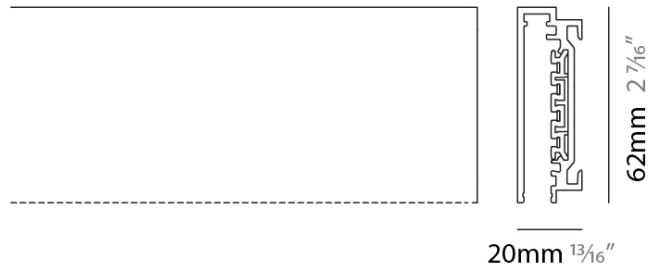

PROJECT _____
TYPE _____
SPECIFIER _____
QUANTITY _____
DATE _____

NODO SURFACE

A7T00012-

base number _____
Finish Options _____

DESCRIPTION
1-Phase Track - 2000mm

1. To build a product code in our configurator select the specify button on the base model # product page
2. To build a manual product code on this datasheet choose from the options listed below in blue font and add the suffix to the base model #

GENERAL
Series: Nodo _____
Partner: Letroh _____
Division: Architectural _____
Installation: Surface _____
Product Type: Linear Profiles _____
Mounting Location: Wall _____

PHYSICAL
Shape: Rectangle _____
Length (mm): 2000 _____
Length (in): 78 3/4 _____
Width (mm): 20 _____
Width (in): 13/16 _____
Height (mm): 62 _____
Height (in): 2 1/16 _____
Weight (kg): 2 _____
Weight (lbs): 4.41 _____
Fixture Finish: SSR / WHI / BLK _____
Fixture Material: Aluminum _____

RATINGS AND CERTIFICATIONS
Certified By: Certified for North American Standards _____
IP rating: IP20 _____

----- INDICATES OPEN SIDE