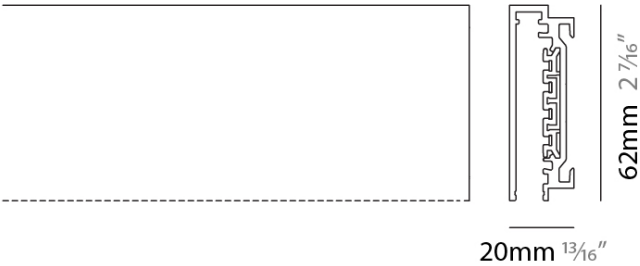

NODO SURFACE

A7T00013-

base number Finish
Options

PROJECT
TYPE
SPECIFIER
QUANTITY
DATE

DESCRIPTION
1-Phase Track - 3000mm

- To build a product code in our configurator select the specify button on the base model # product page
- To build a manual product code on this datasheet choose from the options listed below in blue font and add the suffix to the base model #

GENERAL
 Series: Nodo
 Brand: Letroh
 Division: Architectural
 Mounting Type: Surface
 Mounting Location: Wall
 Subcategory: Profile

PHYSICAL
 Shape: Rectangle
 Length (mm): 3000
 Length (in): 118 7/8
 Width (mm): 20
 Width (in): 13/16
 Height (mm): 62
 Height (in): 2 7/16
 Weight (kg): 3
 Weight (lbs): 6 5/8
 Fixture Finish: SSR / WHI / BLK
 Fixture Material: Aluminum

RATINGS AND CERTIFICATIONS
 Certified By: Certified for North American Standards
 IP rating: IP20

----- INDICATES OPEN SIDE

NODO SURFACE

A7T00013-

PROJECT

TYPE

SPECIFIER

QUANTITY