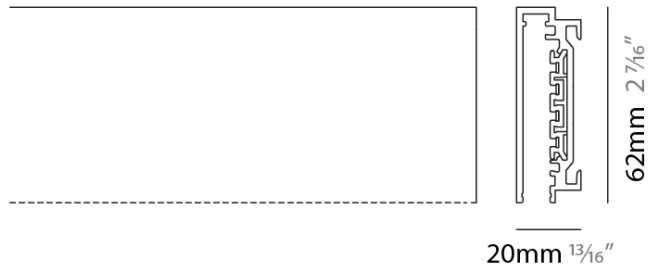

PROJECT _____
TYPE _____
SPECIFIER _____
QUANTITY _____
DATE _____

NODO SURFACE

A7T00013-

base number _____
Finish Options _____

DESCRIPTION
1-Phase Track - 3000mm

1. To build a product code in our configurator select the specify button on the base model # product page
2. To build a manual product code on this datasheet choose from the options listed below in blue font and add the suffix to the base model #

GENERAL
Series: Nodo _____
Partner: Letroh _____
Division: Architectural _____
Installation: Surface _____
Product Type: Linear Profiles _____
Mounting Location: Wall _____

PHYSICAL
Shape: Rectangle _____
Length (mm): 3000 _____
Length (in): 118 7/8 _____
Width (mm): 20 _____
Width (in): 13/16 _____
Height (mm): 62 _____
Height (in): 2 7/16 _____
Weight (kg): 3 _____
Weight (lbs): 6 5/8 _____
Fixture Finish: SSR / WHI / BLK _____
Fixture Material: Aluminum _____

RATINGS AND CERTIFICATIONS
Certified By: Certified for North American Standards _____
IP rating: IP20 _____

----- INDICATES OPEN SIDE