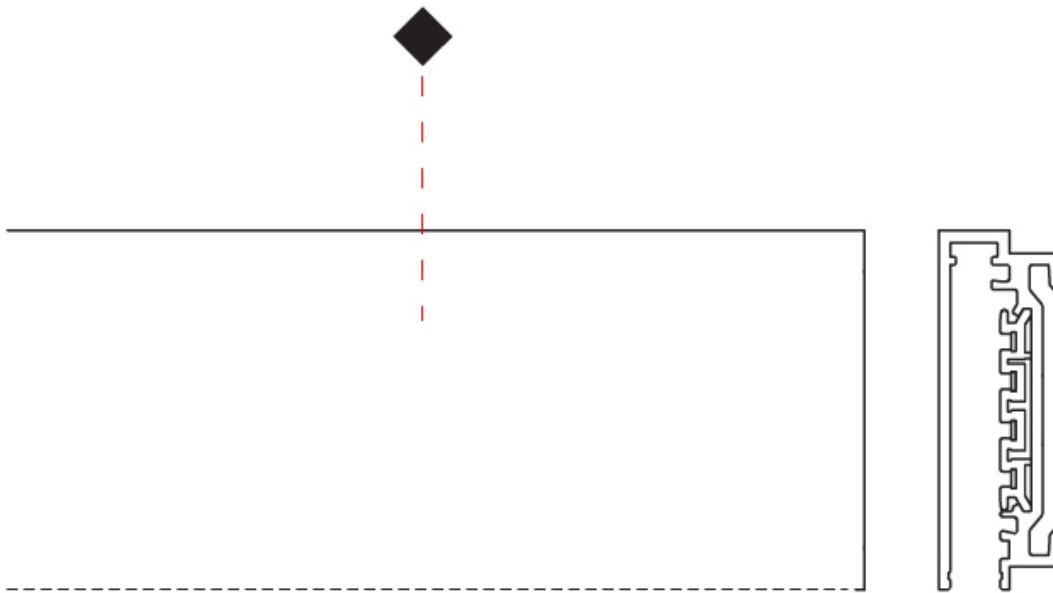

NODO SURFACE

A7T00013-

PROJECT

TYPE

SPECIFIER

QUANTITY

DATE

A