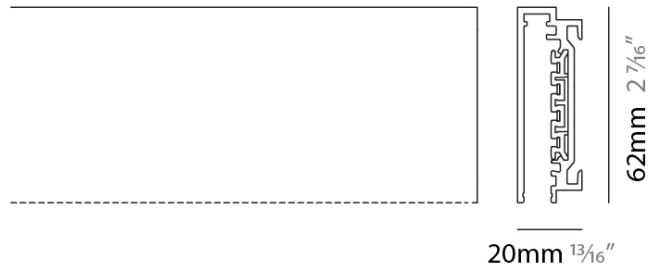

PROJECT _____
TYPE _____
SPECIFIER _____
QUANTITY _____
DATE _____

NODO SURFACE

A7T00014-

base number _____
Finish Options _____

DESCRIPTION
2-Phase Track - 1000mm

1. To build a product code in our configurator select the specify button on the base model # product page
2. To build a manual product code on this datasheet choose from the options listed below in blue font and add the suffix to the base model #

GENERAL
Series: Nodo _____
Partner: Letroh _____
Division: Architectural _____
Installation: Surface _____
Product Type: Linear Profiles _____
Mounting Location: Wall _____

PHYSICAL
Shape: Rectangle _____
Length (mm): 1000 _____
Length (in): 39 3/8 _____
Width (mm): 20 _____
Width (in): 13/16 _____
Height (mm): 62 _____
Height (in): 2 7/16 _____
Weight (kg): 1 _____
Weight (lbs): 2.205 _____
Fixture Finish: SSR / WHI / BLK _____
Fixture Material: Aluminum _____

RATINGS AND CERTIFICATIONS
Certified By: Certified for North American Standards _____
IP rating: IP20 _____