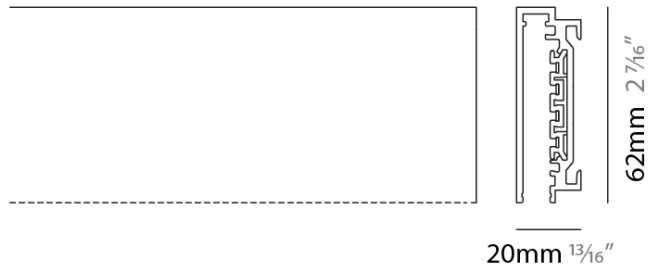

## NODO SURFACE

### A7T00015-

base number Finish  
Options

**DESCRIPTION**  
2-Phase Track - 2000mm

1. To build a product code in our configurator select the specify button on the base model # product page
2. To build a manual product code on this datasheet choose from the options listed below in blue font and add the suffix to the base model #

**GENERAL**  
 Series: Nodo \_\_\_\_\_  
 Partner: Letroh \_\_\_\_\_  
 Division: Architectural \_\_\_\_\_  
 Installation: Surface \_\_\_\_\_  
 Product Type: Linear Profiles \_\_\_\_\_  
 Mounting Location: Wall \_\_\_\_\_

**PHYSICAL**  
 Shape: Rectangle \_\_\_\_\_  
 Length (mm): 2000 \_\_\_\_\_  
 Length (in): 78 3/4 \_\_\_\_\_  
 Width (mm): 20 \_\_\_\_\_  
 Width (in): 13/16 \_\_\_\_\_  
 Height (mm): 62 \_\_\_\_\_  
 Height (in): 2 7/16 \_\_\_\_\_  
 Weight (kg): 2 \_\_\_\_\_  
 Weight (lbs): 4 7/16 \_\_\_\_\_  
 Fixture Finish: SSR / WHI / BLK \_\_\_\_\_  
 Fixture Material: Aluminum \_\_\_\_\_