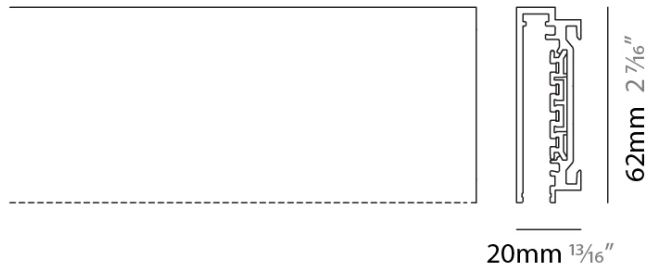

NODO SURFACE

A7T00016-

base number Finish
Options

PROJECT
TYPE
SPECIFIER
QUANTITY
DATE

DESCRIPTION
2-Phase Track - 3000mm

- To build a product code in our configurator select the specify button on the base model # product page
- To build a manual product code on this datasheet choose from the options listed below in blue font and add the suffix to the base model #

GENERAL
 Series: Nodo
 Brand: Letroh
 Division: Architectural
 Mounting Type: Surface
 Mounting Location: Wall
 Subcategory: Profile

PHYSICAL
 Shape: Rectangle
 Length (mm): 3000
 Length (in): 118 1/8
 Width (mm): 20
 Width (in): 13/16
 Height (mm): 62
 Height (in): 2 7/16
 Fixture Finish: SSR / WHI / BLK
 Fixture Material: Aluminum

RATINGS AND CERTIFICATIONS
 Certified By: Certified for North American Standards
 IP rating: IP20

----- INDICATES OPEN SIDE

NODO SURFACE

A7T00016-

PROJECT _____

TYPE _____

SPECIFIER _____

QUANTITY _____