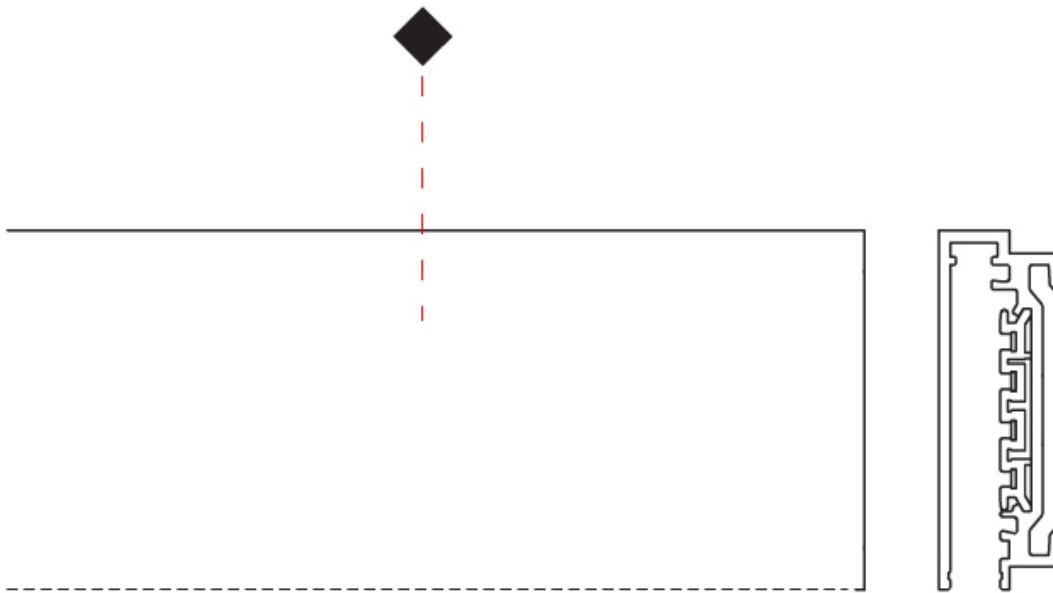

NODO SURFACE

A7T00016-

PROJECT _____

TYPE _____

SPECIFIER _____

QUANTITY _____

DATE _____