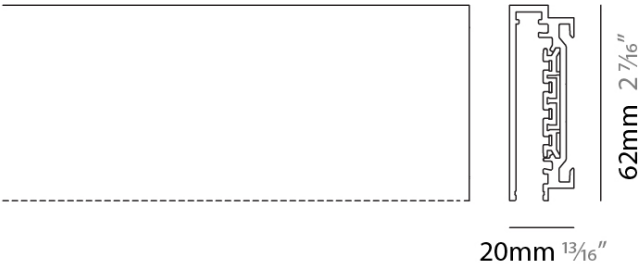

PROJECT _____
TYPE _____
SPECIFIER _____
QUANTITY _____
DATE _____

NODO SURFACE

A7T00017-

base number _____
Finish Options _____

DESCRIPTION
3-Phase Track - 1000mm

1. To build a product code in our configurator select the specify button on the base model # product page
2. To build a manual product code on this datasheet choose from the options listed below in blue font and add the suffix to the base model #

GENERAL
Series: Nodo _____
Brand: Letroh _____
Division: Architectural _____
Mounting Type: Surface _____
Mounting Location: Wall _____
Subcategory: Profile _____

PHYSICAL
Shape: Rectangle _____
Length (mm): 1000 _____
Length (in): 39 3/8 _____
Width (mm): 20 _____
Width (in): 13/16 _____
Height (mm): 62 _____
Height (in): 2 7/16 _____
Weight (kg): 1 _____
Weight (lbs): 2 3/16 _____
Fixture Finish: SSR / WHI / BLK _____
Fixture Material: Aluminum _____

RATINGS AND CERTIFICATIONS
Certified By: Certified for North American Standards _____
IP rating: IP20 _____

----- INDICATES OPEN SIDE