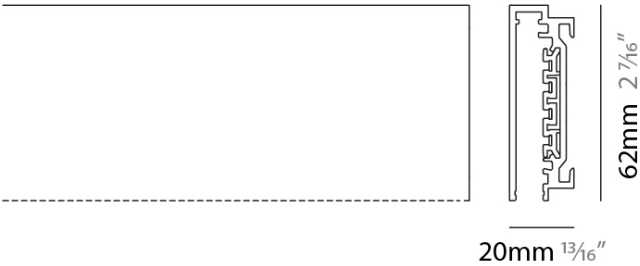

NODO SURFACE

A7T00020-

base number _____
Finish Options _____

DESCRIPTION
Wired Track - 1000mm

1. To build a product code in our configurator select the specify button on the base model # product page
2. To build a manual product code on this datasheet choose from the options listed below in blue font and add the suffix to the base model #

GENERAL
Series: Nodo _____
Brand: Letroh _____
Division: Architectural _____
Mounting Type: Surface _____
Mounting Location: Wall _____
Subcategory: Profile _____

PHYSICAL
Shape: Rectangle _____
Length (mm): 1000 _____
Length (in): 39 3/8 _____
Width (mm): 20 _____
Width (in): 13/16 _____
Height (mm): 62 _____
Height (in): 2 7/16 _____
Weight (kg): 1 _____
Weight (lbs): 2 3/16 _____
Fixture Finish: SSR / WHI / BLK _____
Fixture Material: Aluminum _____

RATINGS AND CERTIFICATIONS
Certified By: Certified for North American Standards _____
IP rating: IP20 _____

----- INDICATES OPEN SIDE