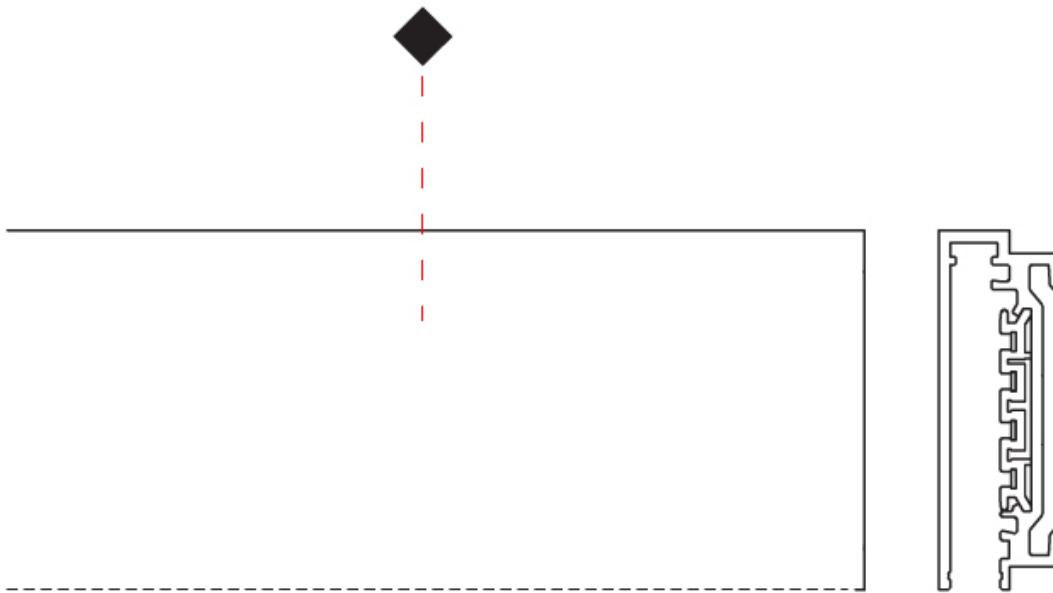

NODO SURFACE

A7T00020-

PROJECT

TYPE

SPECIFIER

QUANTITY

DATE