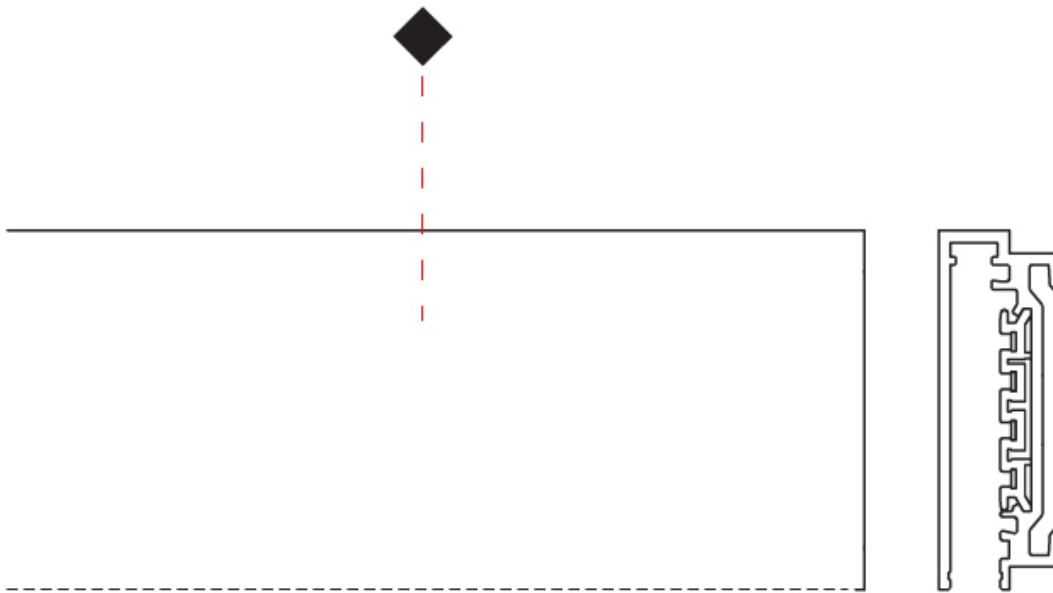

**GENERAL**  
 Series: Nodo  
 Partner: Letroh  
 Division: Architectural  
 Installation: Surface  
 Product Type: Linear Profiles  
 Mounting Location: Wall

**PHYSICAL**  
 Shape: Square  
 Length (mm): 2000  
 Length (in): 78 3/4  
 Width (mm): 20  
 Width (in): 13/16  
 Height (mm): 62  
 Height (in): 2 7/16  
 Weight (kg): 2  
 Weight (lbs): 4 7/16  
 Fixture Finish: SSR / WHI / BLK  
 Fixture Material: Aluminum

## NODO SURFACE