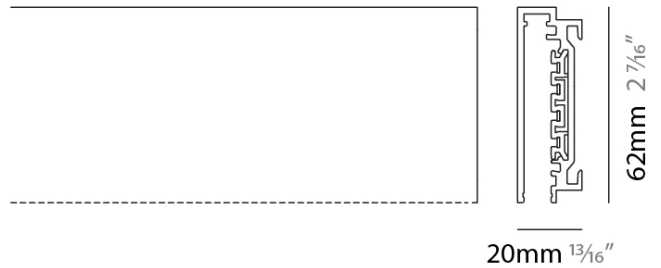

NODO SURFACE

A7T00021-

base number Finish
Options

PROJECT
TYPE
SPECIFIER
QUANTITY
DATE

DESCRIPTION
Wired Track - 2000mm

1. To build a product code in our configurator select the specify button on the base model # product page
2. To build a manual product code on this datasheet choose from the options listed below in blue font and add the suffix to the base model #

GENERAL
Series: Nodo
Partner: Letroh
Division: Architectural
Installation: Surface
Product Type: Linear Profiles
Mounting Location: Wall

PHYSICAL
Shape: Square
Length (mm): 2000
Length (in): 78 3/4
Width (mm): 20
Width (in): 13/16
Height (mm): 62
Height (in): 2 7/16
Weight (kg): 2
Weight (lbs): 4 7/16
Fixture Finish: SSR / WHI / BLK
Fixture Material: Aluminum

RATINGS AND CERTIFICATIONS
Certified By: Certified for North American Standards
IP rating: IP20

----- INDICATES OPEN SIDE