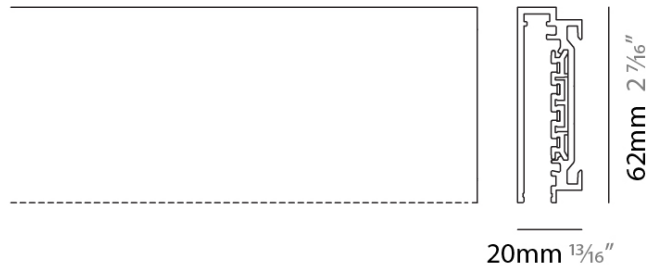

## NODO SURFACE

### A7T00022-

base number \_\_\_\_\_  
 Finish Options \_\_\_\_\_

**DESCRIPTION**  
 Wired Track - 3000mm

- To build a product code in our configurator select the specify button on the base model # product page
- To build a manual product code on this datasheet choose from the options listed below in blue font and add the suffix to the base model #

**GENERAL**  
 Series: Nodo \_\_\_\_\_  
 Partner: Letroh \_\_\_\_\_  
 Division: Architectural \_\_\_\_\_  
 Installation: Surface \_\_\_\_\_  
 Product Type: Linear Profiles \_\_\_\_\_  
 Mounting Location: Wall \_\_\_\_\_

**PHYSICAL**  
 Shape: Rectangle \_\_\_\_\_  
 Length (mm): 3000 \_\_\_\_\_  
 Length (in): 118 7/8 \_\_\_\_\_  
 Width (mm): 20 \_\_\_\_\_  
 Width (in): 13/16 \_\_\_\_\_  
 Height (mm): 62 \_\_\_\_\_  
 Height (in): 2 7/16 \_\_\_\_\_  
 Weight (kg): 3 \_\_\_\_\_  
 Weight (lbs): 6 5/8 \_\_\_\_\_  
 Fixture Finish: SSR / WHI / BLK \_\_\_\_\_  
 Fixture Material: Aluminum \_\_\_\_\_