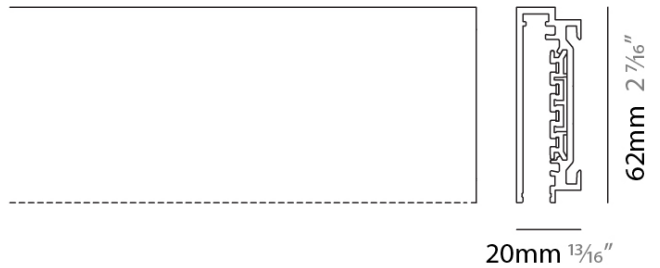

NODO SURFACE

A7T00022-

base number _____ Finish Options _____

DESCRIPTION
Wired Track - 3000mm

1. To build a product code in our configurator select the specify button on the base model # product page
2. To build a manual product code on this datasheet choose from the options listed below in blue font and add the suffix to the base model #

GENERAL

Series: Nodo _____
Partner: Letroh _____
Division: Architectural _____
Installation: Surface _____
Product Type: Linear Profiles _____
Mounting Location: Wall _____

PHYSICAL

Shape: Rectangle _____
Length (mm): 3000 _____
Length (in): 118 7/8 _____
Width (mm): 20 _____
Width (in): 13/16 _____
Height (mm): 62 _____
Height (in): 2 7/16 _____
Weight (kg): 3 _____
Weight (lbs): 6 5/8 _____
Fixture Finish: SSR / WHI / BLK _____
Fixture Material: Aluminum _____

RATINGS AND CERTIFICATIONS

Certified By: Certified for North American Standards _____
IP rating: IP20 _____

----- INDICATES OPEN SIDE