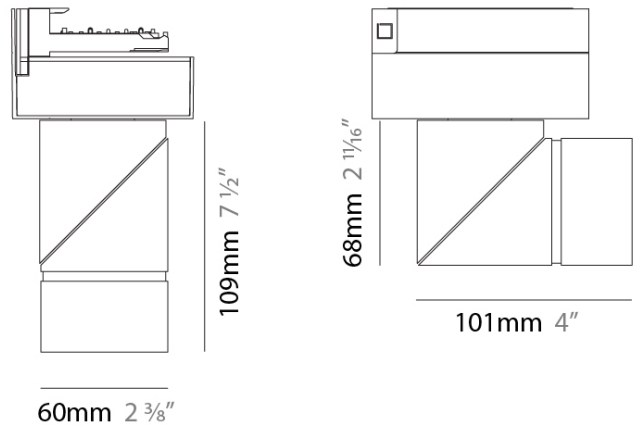

BOB TRACK

A7T00025-

base number   Color   Finish   Lens
Temperature   Options   Options

DESCRIPTION
Nodo - Bob - Track Spotlight - 13W LED - 2700K / 3000K - Optics 25° / 40° / 60° / OV / RL / WW

1. To build a product code in our configurator select the specify button on the base model # product page
2. To build a manual product code on this datasheet choose from the options listed below in blue font and add the suffix to the base model #

GENERAL

Series: Bob
Brand: Letroh
Division: Architectural
Mounting Type: Track
Mounting Location: Wall
Subcategory: Profile

PHYSICAL

Shape: Cylinder
Diameter (mm): 60
Diameter (in): 2 3/8
Length (mm): 101
Length (in): 4
Height (mm): 109
Height (in): 4 1/6
Light Distribution: Adjustable / Direct
Weight (kg): 0.65
Weight (lbs): 1.43
Fixture Finish: WHI / BLK
Fixture Material: Aluminum

ELECTRICAL

Lamp Type: LED
Input Wattage (W): 13
Total Output Wattage (W): 12
Dimming: Non-Dimmable
Driver Included: Yes
Driver Location: Integrated
Driver Type: Constant Current - 120Vac
Driver Class: Class 2
Input Voltage (V): 120
Constant Current (MA): 350

LED

Color Temperature (°K): 2700 / 3000
Max. Delivered Lumen (lm): 1100 / 1500
CRI: >90 CRI
Lamp Life (hrs): 50000

OPTICAL

Optic°: 25 / 40 60 / OV / RT / WW
Adjustability: Rotational 360°; Tilt 90°

RATINGS AND CERTIFICATIONS

Certified By: Certified for North American Standards
IP rating: IP20