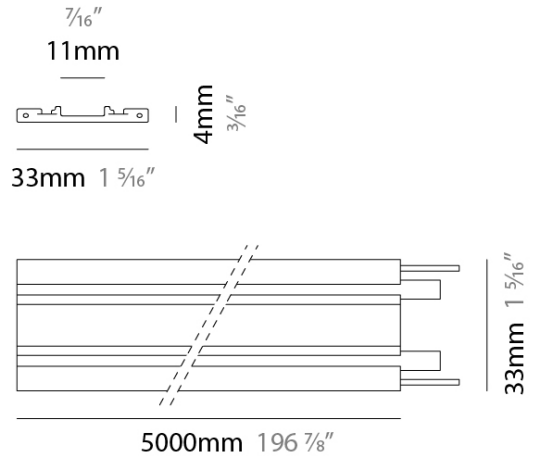

PROJECT _____
TYPE _____
SPECIFIER _____
QUANTITY _____
DATE _____

LEVEL SURFACE

A7T00027-

base number _____
Finish Options _____

DESCRIPTION
Level Cable - 5000mm / 196 7/8"

1. To build a product code in our configurator select the specify button on the base model # product page
2. To build a manual product code on this datasheet choose from the options listed below in blue font and add the suffix to the base model #

GENERAL
Series: Level _____
Brand: Letroh _____
Division: Architectural _____
Mounting Type: Surface _____
Mounting Location: Wall / Ceiling _____
Subcategory: Profile _____

PHYSICAL
Shape: Rectangle _____
Length (mm): 5000 _____
Length (in): 196 7/8 _____
Width (mm): 33 _____
Width (in): 1 5/16 _____
Height (mm): 4 _____
Height (in): 3/16 _____
Light Distribution: Downlight _____
Weight (kg): 0.95 _____
Weight (lbs): 2.09 _____
Fixture Finish: TRA / BLK / WHI _____
Fixture Material: Aluminum _____

RATINGS AND CERTIFICATIONS
Certified By: Certified for North American Standards _____
IP rating: IP20 _____