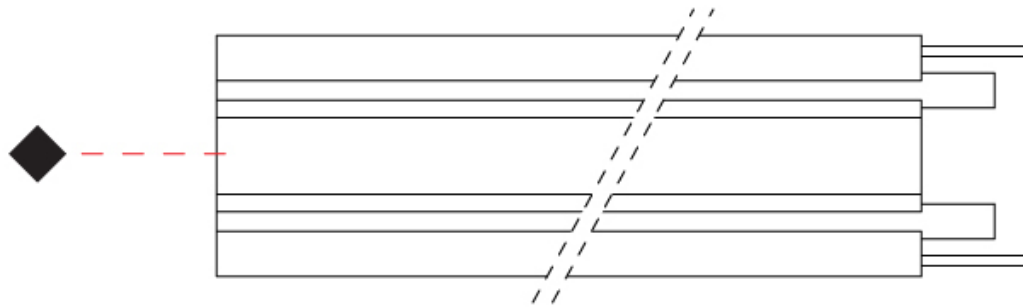

LEVEL SURFACE

A7T00027-

PROJECT	_____
TYPE	_____
SPECIFIER	_____
QUANTITY	_____
DATE	_____