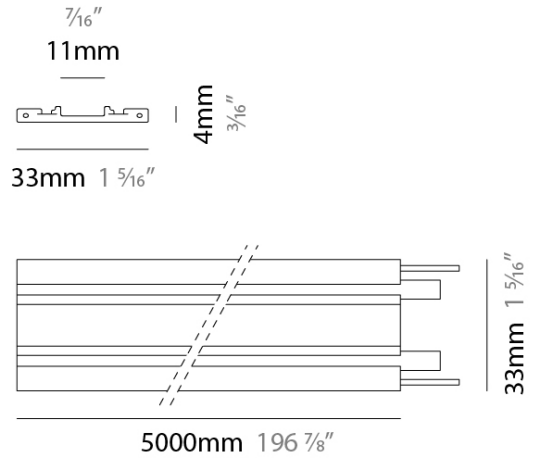

PROJECT _____
TYPE _____
SPECIFIER _____
QUANTITY _____
DATE _____

LEVEL SURFACE

A7T00027-

base number _____
Finish Options _____

DESCRIPTION
Level Cable - 5000mm / 196 7/8"

1. To build a product code in our configurator select the specify button on the base model # product page
2. To build a manual product code on this datasheet choose from the options listed below in blue font and add the suffix to the base model #

GENERAL
Series: Level _____
Partner: Letroh _____
Division: Architectural _____
Installation: Surface _____
Product Type: Linear Profiles _____
Mounting Location: Wall / Ceiling _____
Light Distribution: Downlight _____

PHYSICAL
Shape: Rectangle _____
Length (mm): 5000 _____
Length (in): 196 7/8 _____
Width (mm): 33 _____
Width (in): 1 5/16 _____
Height (mm): 4 _____
Height (in): 3/16 _____
Weight (kg): 0.95 _____
Weight (lbs): 2.09 _____
Fixture Finish: TRA / BLK / WHI _____
Fixture Material: Aluminum _____

RATINGS AND CERTIFICATIONS
Certified By: Certified for North American Standards _____
IP rating: IP20 _____