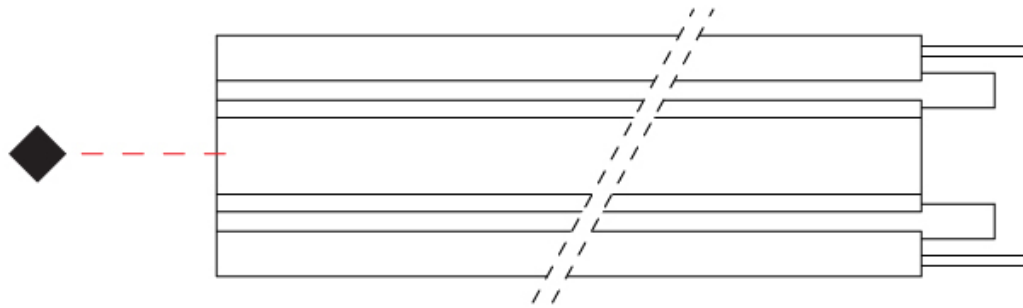

## LEVEL SURFACE

A7T00027-

PROJECT

TYPE

SPECIFIER

QUANTITY

DATE

A

## LEVEL SURFACE