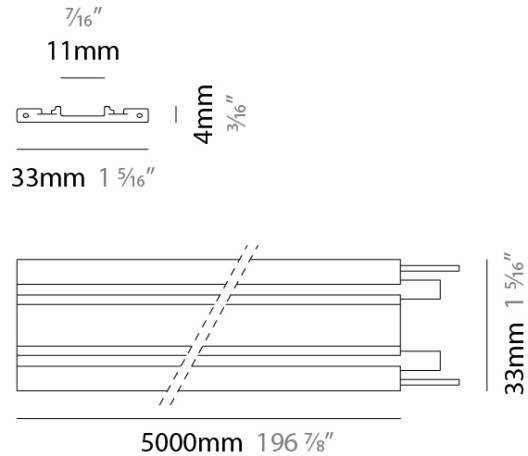

PROJECT _____
TYPE _____
SPECIFIER _____
QUANTITY _____
DATE _____

LEVEL SURFACE

A7T00027-

base number _____
Finish Options _____

DESCRIPTION
Level Cable - 5000mm / 196 7/8"

1. To build a product code in our configurator select the specify button on the base model # product page
2. To build a manual product code on this datasheet choose from the options listed below in blue font and add the suffix to the base model #

GENERAL
Series: Level _____
Partner: Letroh _____
Division: Architectural _____
Installation: Surface _____
Product Type: Linear Profiles _____
Mounting Location: Wall / Ceiling _____
Light Distribution: Downlight _____

PHYSICAL
Shape: Rectangle _____
Length (mm): 5000 _____
Length (in): 196 7/8 _____
Width (mm): 33 _____
Width (in): 1 5/16 _____
Height (mm): 4 _____
Height (in): 3/16 _____
Weight (kg): 0.95 _____
Weight (lbs): 2.09 _____
Fixture Finish: TRA / BLK / WHI _____
Fixture Material: Aluminum _____

RATINGS AND CERTIFICATIONS
Certified By: Certified for North American Standards _____
IP rating: IP20 _____