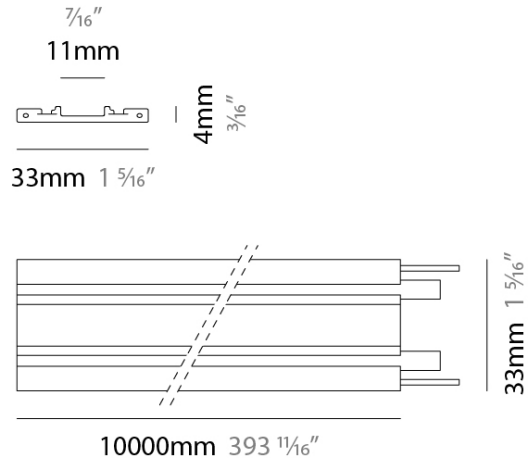

LEVEL SURFACE

A7T00028-

base number _____
Finish Options _____

DESCRIPTION
Level Cable - 10,000mm / 393 11/16"

1. To build a product code in our configurator select the specify button on the base model # product page
2. To build a manual product code on this datasheet choose from the options listed below in blue font and add the suffix to the base model #

GENERAL
Series: Level _____
Brand: Letroh _____
Division: Architectural _____
Mounting Type: Surface _____
Mounting Location: Wall / Ceiling _____
Subcategory: Profile _____

PHYSICAL
Shape: Rectangle _____
Length (mm): 10000 _____
Length (in): 393 11/16 _____
Width (mm): 33 _____
Width (in): 1 3/16 _____
Height (mm): 4 _____
Height (in): 3/16 _____
Light Distribution: Downlight _____
Weight (kg): 0.19 _____
Weight (lbs): 0.42 _____
Fixture Finish: TRA / BLK / WHI _____
Fixture Material: Aluminum _____

RATINGS AND CERTIFICATIONS
Certified By: Certified for North American Standards _____
IP rating: IP20 _____