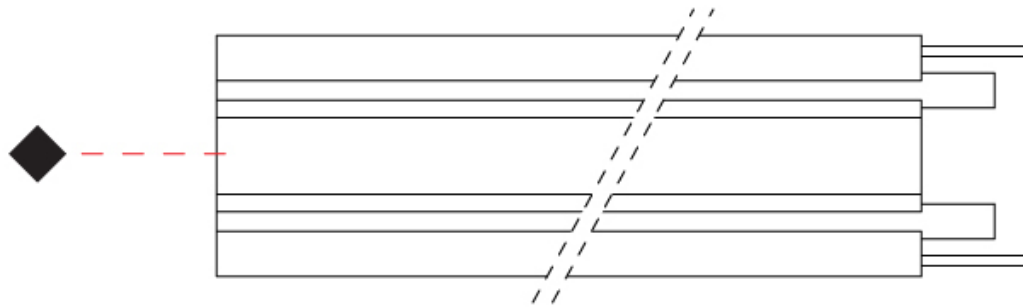

LEVEL SURFACE

A7T00028-

PROJECT	_____
TYPE	_____
SPECIFIER	_____
QUANTITY	_____
DATE	_____